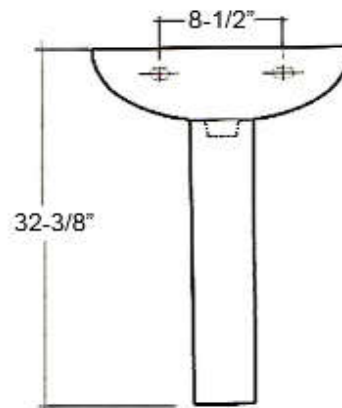

COMPACT 450 PEDESTAL LAVATORY

Cat. No.
3-53X

Faucet not included

W: 17-3/4"
D: 14-1/4"
H: 32-3/8"

Column: 26-1/4"L x 6"W x 5-7/8"D

Interior Dimensions:

Basin Interior: 15-3/8"W x 8-1/2"D
Basin Depth: 5-5/8"
Mount bolts height: 29-1/4"
Mount holes cc: 8-1/2"

Features:

- ▶ Made of Vitreous China
- ▶ Available for 1-hole, 4" centerset or 8" widespread
- ▶ Pre-drilled overflow
- ▶ Mounting Hardware Included
- ▶ For ease installation order **Hangers** (pair) or **Bracket** (one)

Colors:

WH White

Compliance Certification
Meets or exceeds the following specifications: ASME A112.19.2 2013 and CSA B45.1-13 for ceramic plumbing fixtures.

Dimensions of fixture are nominal and may vary within the range of tolerances established by ASME Standard A112.19.2-2013. Dimensions and specifications subject to change without notice.