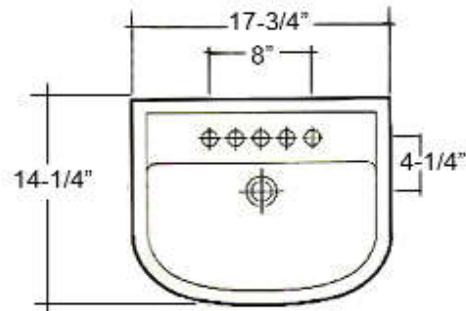

COMPACT 450 PEDESTAL LAVATORY

Cat. No.
3-53X

Faucet not included

W: 17-3/4"
D: 14-1/4"
H: 32-3/8"

Column: 26-1/4"L x 6"W x 5-7/8"D

Interior Dimensions:

Basin Interior: 15-3/8"W x 8-1/2"D
Basin Depth: 5-5/8"
Mount bolts height: 29-1/4"
Mount holes cc: 8-1/2"

Features:

- ▶ Made of Vitreous China
- ▶ Available for 1-hole, 4" centerset or 8" widespread
- ▶ Pre-drilled overflow
- ▶ Mounting Hardware Included
- ▶ For ease installation order **Hangers** (pair) or **Bracket** (one)

Colors:

WH White

Compliance Certification
Meets or exceeds the following specifications: ASME A112.19.2 2013 and CSA B45.1-13 for ceramic plumbing fixtures.

Dimensions of fixture are nominal and may vary within the range of tolerances established by ASME Standard A112.19.2-2013. Dimensions and specifications subject to change without notice.