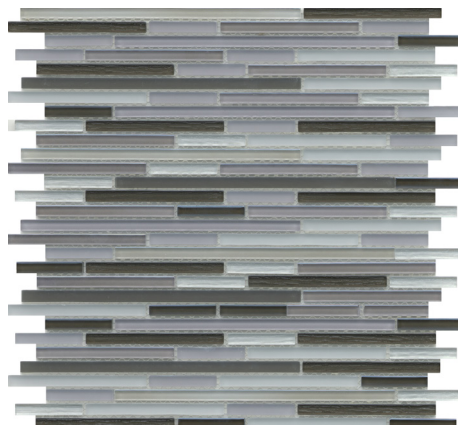

Infinity™ is a glass mosaic series featuring soothing colors, perfect for any design application and space.

INFINITY™

Glass Mosaic

WALL  RESIDENTIAL  COMMERCIAL  INDOOR 

White

Beige

Natural

Aeon

Era

Time

<p>Sizes</p>  <p>12" x 12" Mesh 11.73" x 11.73"</p>	
<p>Thickness</p>	<p>4mm</p>
<p>Testing</p>	<p>Shade Variation Rating</p>
<p>Results*</p>	<p>V3</p>

-  Sustainability Attributes
- Health Product Declaration (HPD) provided upon request
 - Product Packaging is 100% recyclable
 - VOC Free