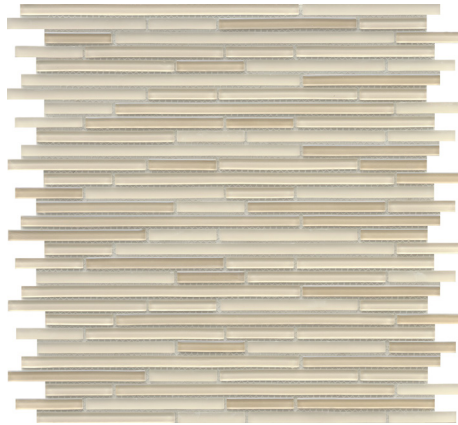

Infinity™ is a glass mosaic series featuring soothing colors, perfect for any design application and space.

INFINITY™

Glass Mosaic

WALL  RESIDENTIAL  COMMERCIAL  INDOOR 

White

Beige

Natural

Aeon

Era

Time

<p>Sizes</p>  <p>12" x 12" Mesh 11.73" x 11.73"</p>	
<p>Thickness</p>	<p>4mm</p>
<p>Testing</p>	<p>Shade Variation Rating</p>
<p>Results*</p>	<p>V3</p>

-  Sustainability Attributes
- Health Product Declaration (HPD) provided upon request
 - Product Packaging is 100% recyclable
 - VOC Free