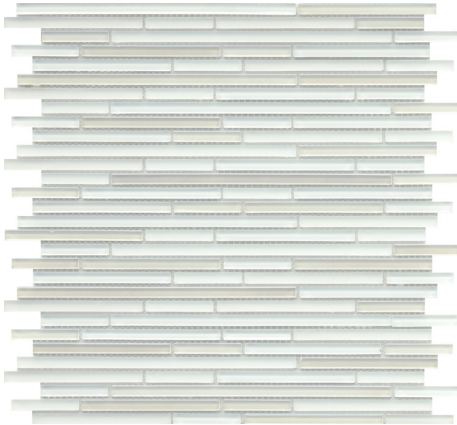

Infinity™ is a glass mosaic series featuring soothing colors, perfect for any design application and space.

INFINITY™

Glass Mosaic

WALL  RESIDENTIAL  COMMERCIAL  INDOOR 

White

Beige

Natural

Aeon

Era

Time

<p>Sizes</p>  <p>12" x 12" Mesh 11.73" x 11.73"</p>	
<p>Thickness</p>	<p>4mm</p>
<p>Testing</p>	<p>Shade Variation Rating</p>
<p>Results*</p>	<p>V3</p>

-  Sustainability Attributes
- Health Product Declaration (HPD) provided upon request
 - Product Packaging is 100% recyclable
 - VOC Free