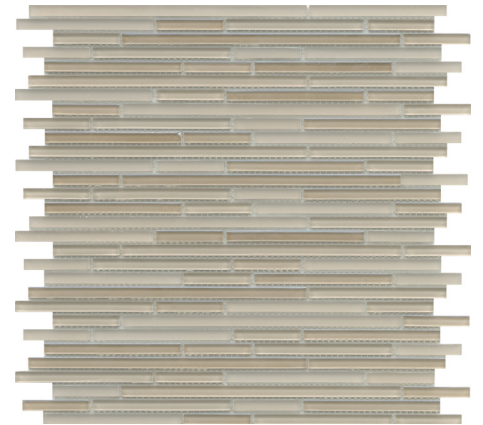

Infinity™ is a glass mosaic series featuring soothing colors, perfect for any design application and space.

INFINITY™

Glass Mosaic

WALL  RESIDENTIAL  COMMERCIAL  INDOOR 

White

Beige

Natural

Aeon

Era

Time

<p>Sizes</p>  <p>12" x 12" Mesh 11.73" x 11.73"</p>	
<p>Thickness</p>	<p>4mm</p>
<p>Testing</p>	<p>Shade Variation Rating</p>
<p>Results*</p>	<p>V3</p>

-  Sustainability Attributes
- Health Product Declaration (HPD) provided upon request
 - Product Packaging is 100% recyclable
 - VOC Free