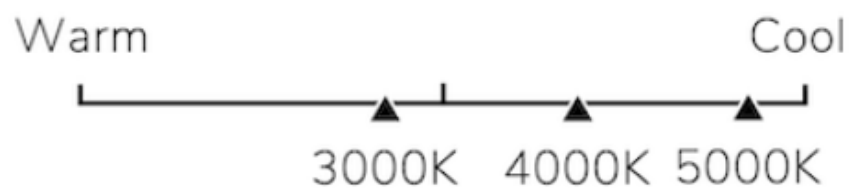

Lighting Specifications

Brightness 900 lumens

Estimated Yearly Energy Cost \$ 2.09

Based on 3 hrs/day
11c/kWh Cost depends
on rates and use

Life in Years 22.8 Years

Based on 3 hrs/day

Color Appearance

Energy Used 12.9 watts