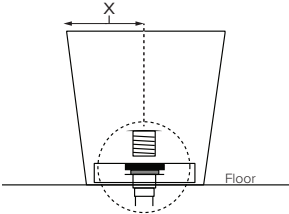

Charlotte

MODEL 405
57.75" x 32" x 22.5"
FREESTANDING 58 gal to overflow
Mineral Composite
140 lbs / 64 kg soaker
Filling this tub to the maximum may require an above average size or dedicated water heater.

Drain Rough-In Measurement

ELECTRICAL COMPONENTS & SPECIFICATIONS		
Required Electrical Service - 110 Volt		
Hydrotherapy Package	Components Included	GFCI
Air Massage	heated blower	1-15 amp
Electrical requirements may change with the addition of optional therapy components. See specific option details or installation information. CSA Certified C/US; B45.5/IAPMO ANSI Z124.1 and ANSI 112.19.7		

Inside view of tub