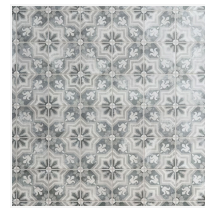

## More in this collection

Talia Blossom  
Blue Gray With...  
\$16.95 sq. ft.

Talia Bossa Blue  
Gray With Gold...  
\$16.95 sq. ft.

Talia Agusti Blue  
Gray 5x5 Matte...  
\$11.95 sq. ft.

Talia Alta Blue  
Gray 5x5 Matte...  
\$11.95 sq. ft.

Talia Aztec Blue  
Gray 5x5 Matte...  
\$11.95 sq. ft.

Talia Aztec Blue  
Terracotta 5x5...  
\$11.95 sq. ft.

Talia Aztec  
Terracotta 5x5...  
\$11.95 sq. ft.

Talia Cala Blue  
5x5 Matte...  
\$11.95 sq. ft.