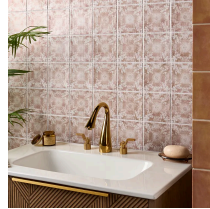

## SPECIFICATIONS

Available Sizes	5x5"	Breaking Strength	Min 540
Chemical Resistant	Yes	Commercial	Wall Only
Coverage	0.18	Frost Resistant	No
Item Color	Terracotta, White	Item Size	5.11" x 5.11"
Location	Backsplash, Bathroom, Indoor, Kitchen, Shower	Made In	Spain
Material	2nd Fired White Body Ceramic	Patterns	Square
Pieces Per Box	33	Residential	Wall Only
Sample Size	5" x 5"	Shade Variation	V3