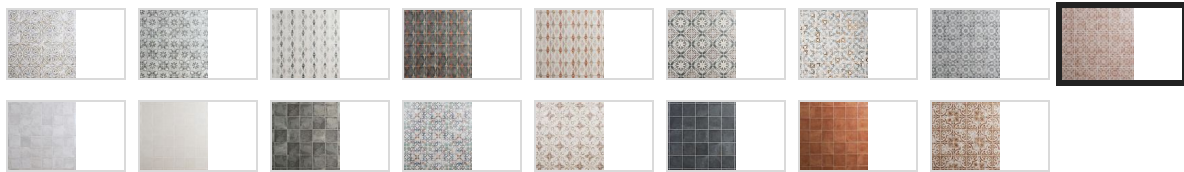

## OPTIONS

## More in this collection

Talia Blossom  
Blue Gray With...  
\$16.95 sq. ft.

Talia Bossa Blue  
Gray With Gold...  
\$16.95 sq. ft.

Talia Agusti Blue  
Gray 5x5 Matte...  
\$11.95 sq. ft.

Talia Alta Blue  
Gray 5x5 Matte...  
\$11.95 sq. ft.