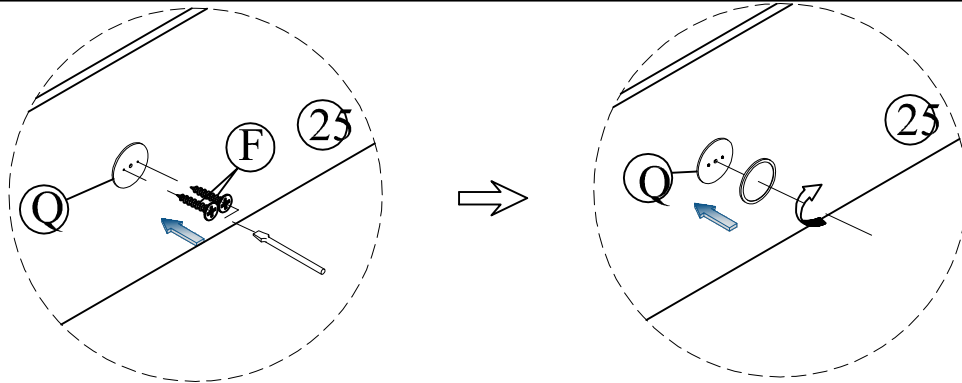

# STEP 27:

I. Twist to open the front Led light

II. Attack screws #6\*12mm to back side and twist to close

(F)		04
(Q)		01

**STEP 28:**

(F)		06
(R)		03

**FINAL:**