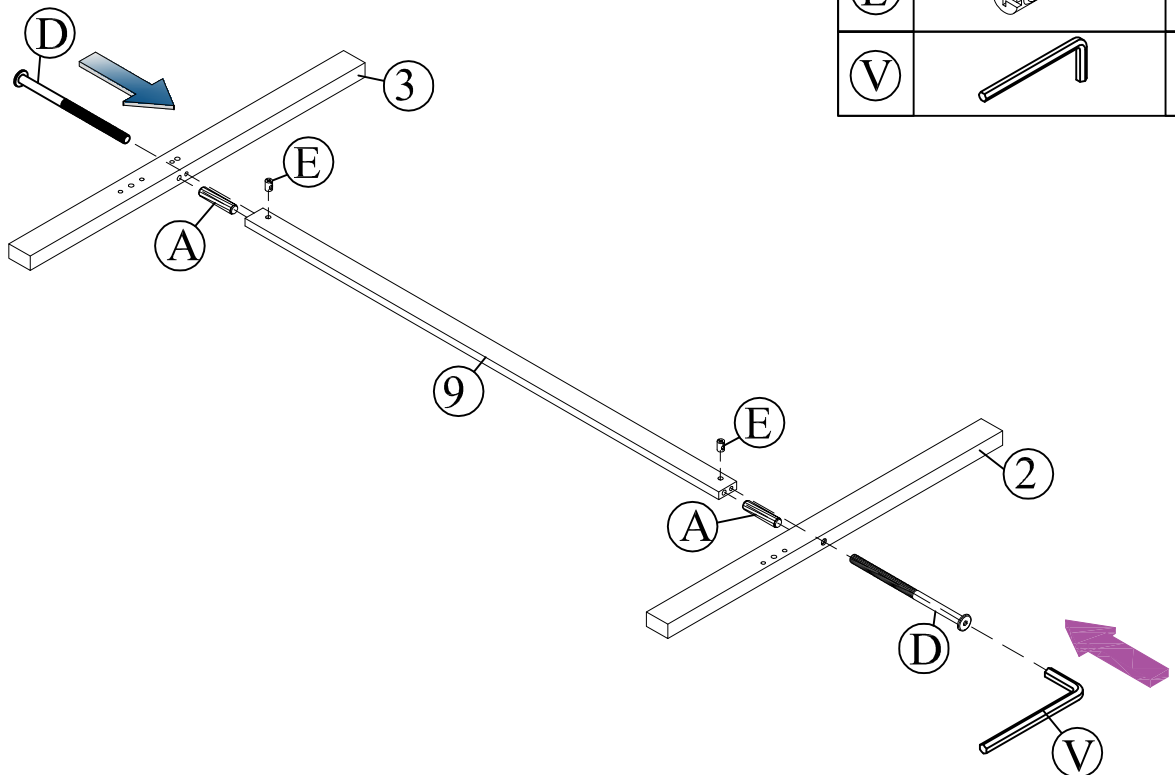

# Hardware List (N7017174991K)

No.	OUTLOOK	DESC	QTY
(T)		Door Hinge	08
(U)		Wood stops	02
(V)		Allen key 60*22*4mm	01

ASSEMBLY TOOLS REQUIRED (NOT INCLUDED)

STEP 1:

(A)		04
(D)		04
(E)		04
(V)		01

STEP 2:

(A)		02
(D)		02
(E)		02
(V)		01

STEP 3:

(A)		06
(C)		10
(E)		10
(V)		01

STEP 4:

STEP 5:

I		04
---	---	----

STEP 6:

K		04
---	---	----