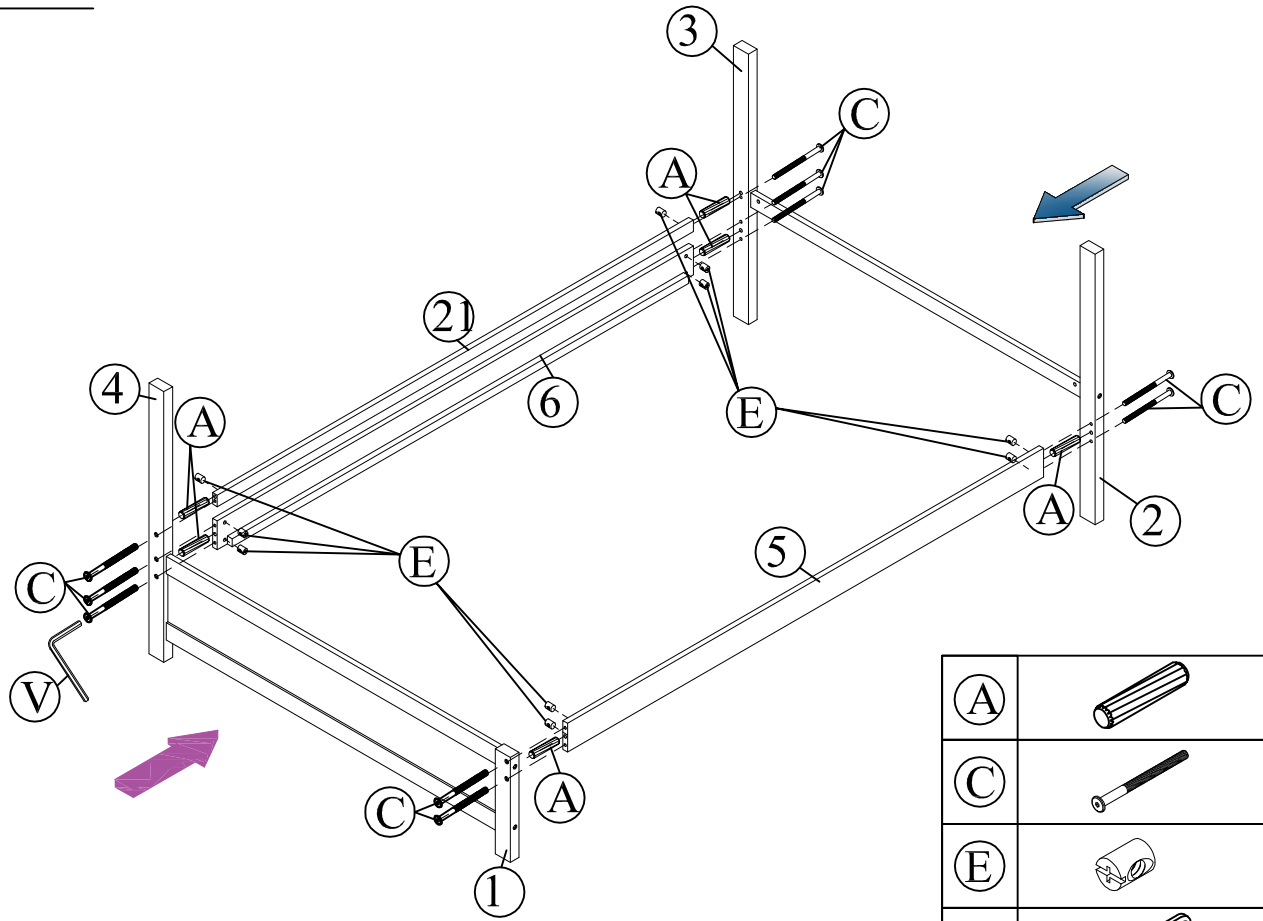

# Hardware List (N7017174991K)

No.	OUTLOOK	DESC	QTY
(A)		Dowel Ø10*40mm	12
(B)		Bolts 1/4"*30mm	04
(C)		Bolts 1/4"*80mm	10
(D)		Bolts 1/4"*110mm	06
(E)		Cross dowel 1/4"*13mm	16
(F)		Screws #6*12mm	76
(G)		Screws #7*12mm	32
(H)		Screws #8*30mm	38
(I)		Screws #8*35mm	14
(J)		Round head screw #8*25mm	12
(K)		Connecting Bolt	34
(L)		Connector Housing	34
(M)		Base L long	02
(N)		Base L small	02
(O)		Wheels	04
(P)		Power outlet	01
(Q)		Led light	01
(R)		Base L	03
(S)		Inhaler Magnet	08

# Hardware List (N7017174991K)

No.	OUTLOOK	DESC	QTY
(T)		Door Hinge	08
(U)		Wood stops	02
(V)		Allen key 60*22*4mm	01

ASSEMBLY TOOLS REQUIRED (NOT INCLUDED)

STEP 1:

(A)		04
(D)		04
(E)		04
(V)		01

STEP 2:

(A)		02
(D)		02
(E)		02
(V)		01

STEP 3:

(A)		06
(C)		10
(E)		10
(V)		01

STEP 4:

STEP 5:

I		04
---	---	----

STEP 6:

K		04
---	---	----