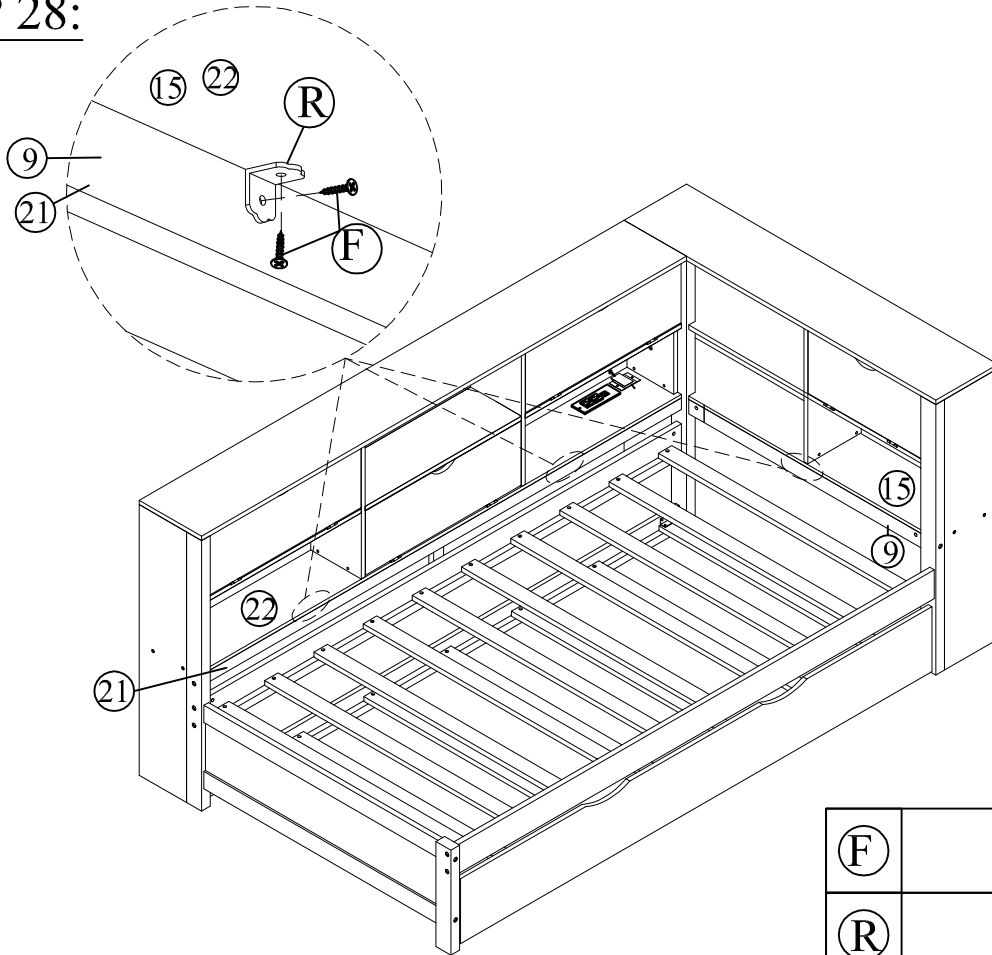

# STEP 27:

I. Twist to open the front Led light

II. Attack screws #6\*12mm to back side and twist to close

(F)		04
(Q)		01

**STEP 28:**

(F)		06
(R)		03

**FINAL:**