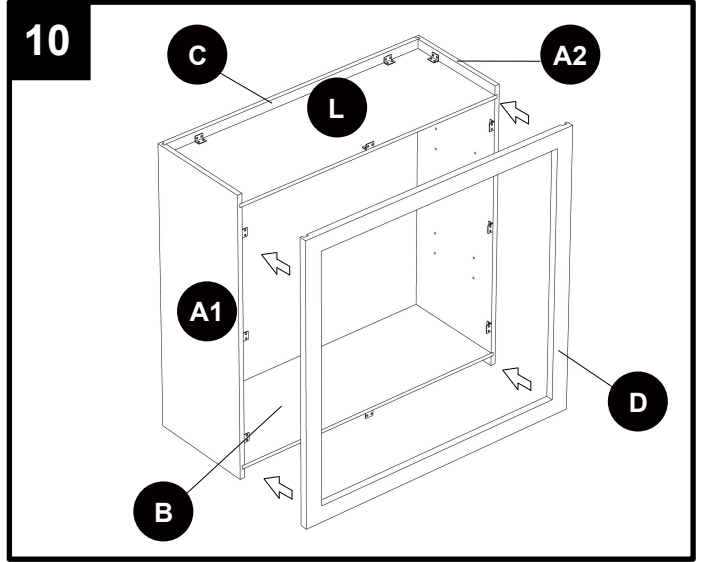

Cabinet Instruction Manual

MODEL: W2436-SY W2736-SY
(NV093-SY)

PART	DESCRIPTION
A1	Box side panel - left
A2	Box side panel - right
B	Box bottom panel
C	Box back panel

PART	DESCRIPTION
D	Face frame
J	Door panel
K	Adjustable Shelf
L	Box top panel

- FF** Adjustable shelf clip x 8

- GG** 1" Flat head Phillips screw x 6

- HH** Rubber bumper x 4

TOOLS REQUIRED (NOT INCLUDED)

INSTALLATION OVERVIEW

Dear customers,
Thank you for purchasing our product. If you require assistance, please contact the customer service team at the retailer where you purchased the product. The customer service team will be happy to assist you.