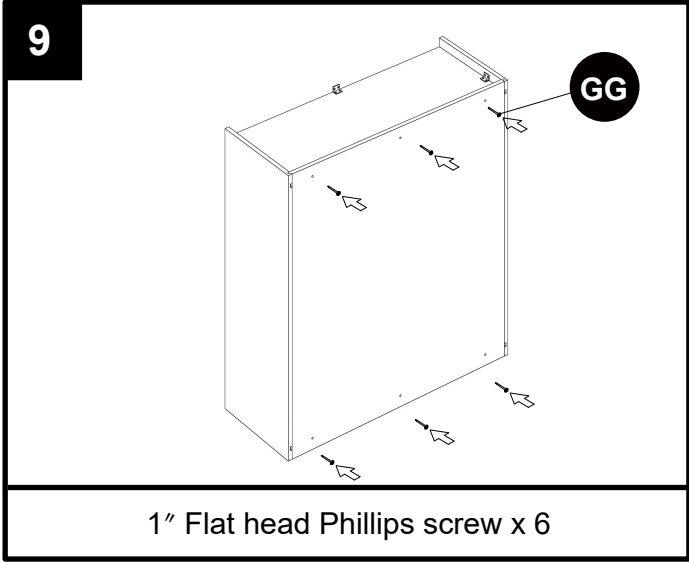

Cabinet Instruction Manual

MODEL: W2436-SY W2736-SY
(NV093-SY)

PART	DESCRIPTION
A1	Box side panel - left
A2	Box side panel - right
B	Box bottom panel
C	Box back panel

PART	DESCRIPTION
D	Face frame
J	Door panel
K	Adjustable Shelf
L	Box top panel

HARDWARE CONTENTS

- CC** Soft-close hinge x 4
Be careful the length of the screws.

Included:
1/2" Flat Head Phillips Screw x 8

3/4" Round Head Phillips Screw x 4

- EE** Corner brace x 16

Included:
1/2" Round Head Phillips Screw x 64

- FF** Adjustable shelf clip x 8

- GG** 1" Flat head Phillips screw x 6

- HH** Rubber bumper x 4

TOOLS REQUIRED (NOT INCLUDED)

INSTALLATION OVERVIEW

Dear customers,
Thank you for purchasing our product. If you require assistance, please contact the customer service team at the retailer where you purchased the product. The customer service team will be happy to assist you.