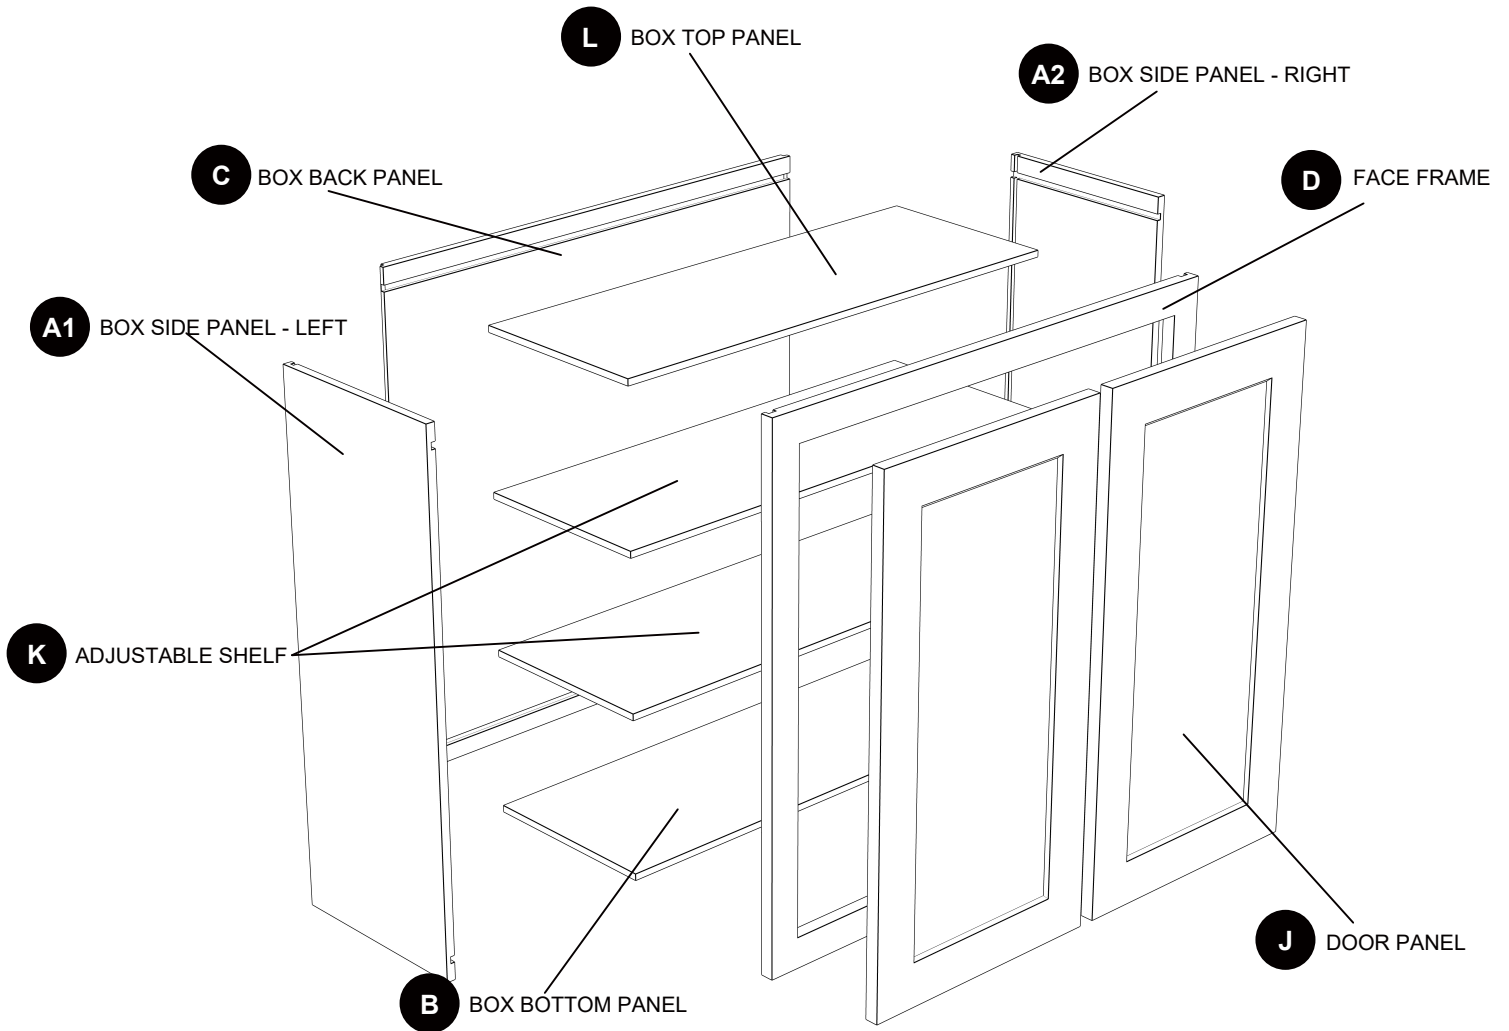

Cabinet Instruction Manual

MODEL: W2436-SY W2736-SY
(NV093-SY)

PART	DESCRIPTION
A1	Box side panel - left
A2	Box side panel - right
B	Box bottom panel
C	Box back panel

PART	DESCRIPTION
D	Face frame
J	Door panel
K	Adjustable Shelf
L	Box top panel