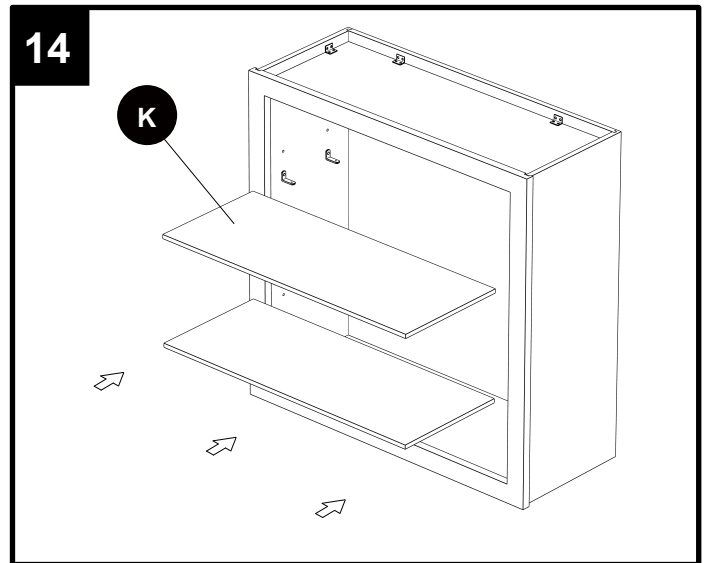

Cabinet Instruction Manual

MODEL: W2436-SY W2736-SY
(NV093-SY)

PART	DESCRIPTION
A1	Box side panel - left
A2	Box side panel - right
B	Box bottom panel
C	Box back panel

PART	DESCRIPTION
D	Face frame
J	Door panel
K	Adjustable Shelf
L	Box top panel

- FF** Adjustable shelf clip x 8

- GG** 1" Flat head Phillips screw x 6

- HH** Rubber bumper x 4

TOOLS REQUIRED (NOT INCLUDED)

INSTALLATION OVERVIEW

Dear customers,
Thank you for purchasing our product. If you require assistance, please contact the customer service team at the retailer where you purchased the product. The customer service team will be happy to assist you.