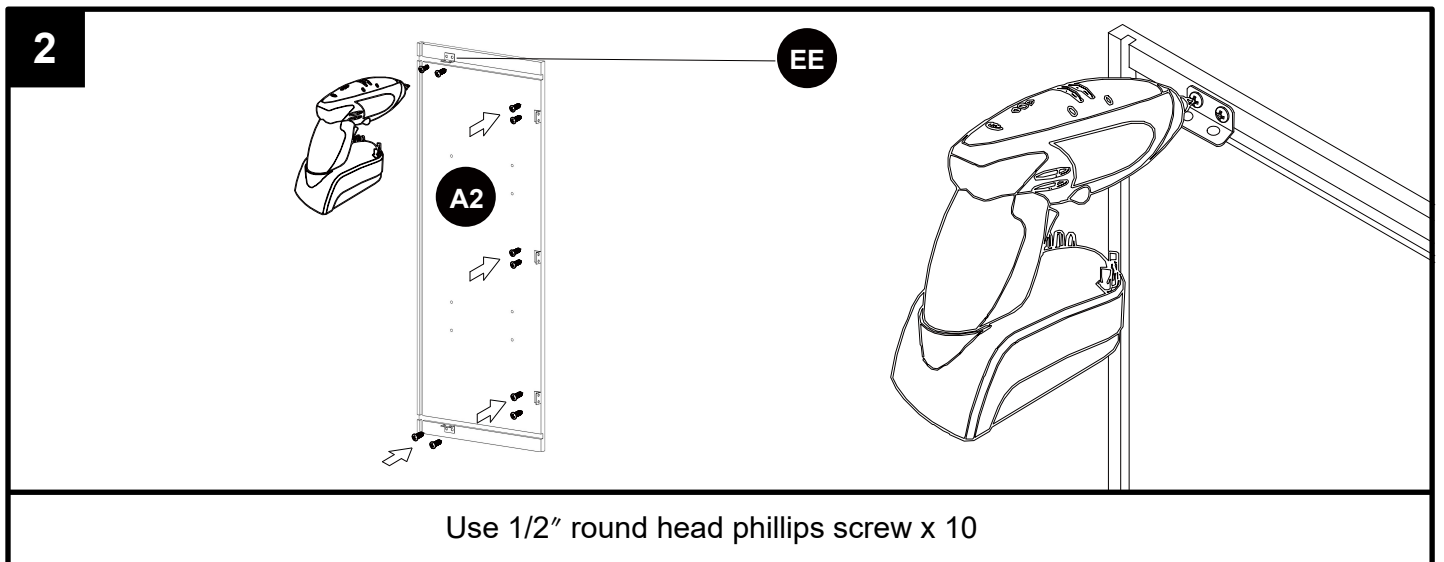

HARDWARE CONTENTS

- CC** Soft-close hinge x 4
Be careful the length of the screws.

Included:
1/2" Flat Head Phillips Screw x 8

3/4" Round Head Phillips Screw x 4

- EE** Corner brace x 16

Included:
1/2" Round Head Phillips Screw x 64

- FF** Adjustable shelf clip x 8

- GG** 1" Flat head Phillips screw x 6

- HH** Rubber bumper x 4

TOOLS REQUIRED (NOT INCLUDED)

INSTALLATION OVERVIEW

Dear customers,
Thank you for purchasing our product. If you require assistance, please contact the customer service team at the retailer where you purchased the product. The customer service team will be happy to assist you.