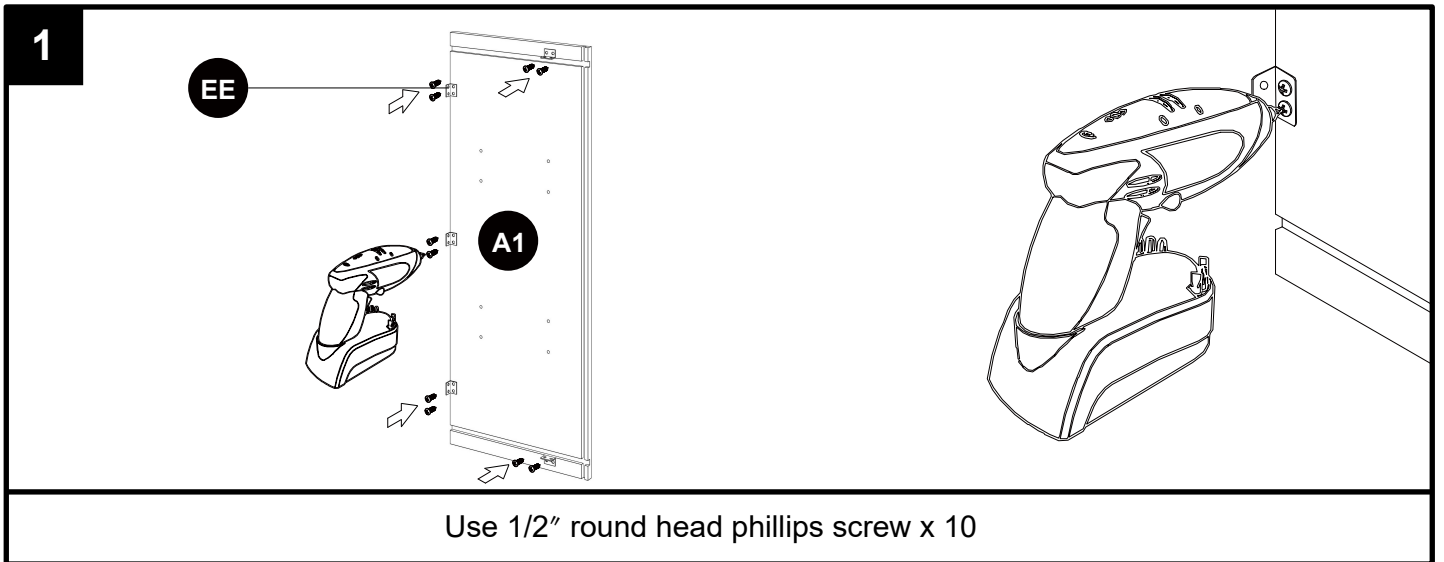

HARDWARE CONTENTS

- CC** Soft-close hinge x 4
Be careful the length of the screws.

Included:
1/2" Flat Head Phillips Screw x 8

3/4" Round Head Phillips Screw x 4

- EE** Corner brace x 16

Included:
1/2" Round Head Phillips Screw x 64

- FF** Adjustable shelf clip x 8

- GG** 1" Flat head Phillips screw x 6

- HH** Rubber bumper x 4

TOOLS REQUIRED (NOT INCLUDED)

INSTALLATION OVERVIEW

Dear customers,
Thank you for purchasing our product. If you require assistance, please contact the customer service team at the retailer where you purchased the product. The customer service team will be happy to assist you.