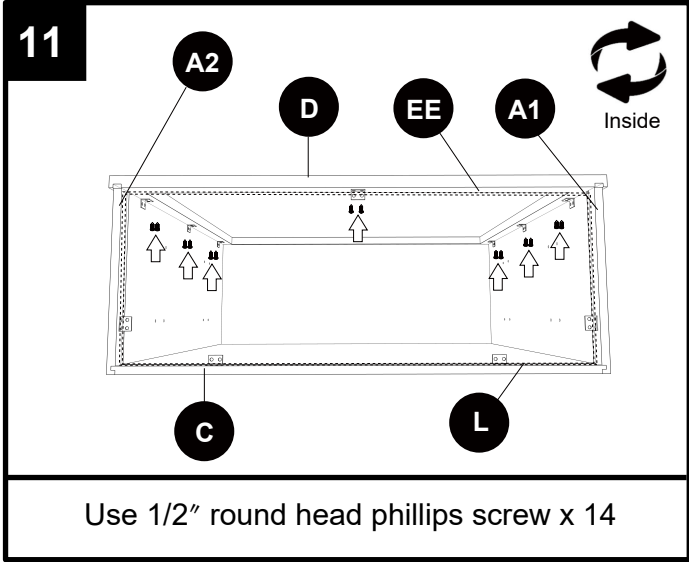

HARDWARE CONTENTS

- CC** Soft-close hinge x 4
Be careful the length of the screws.

Included:
1/2" Flat Head Phillips Screw x 8

3/4" Round Head Phillips Screw x 4

- EE** Corner brace x 16

Included:
1/2" Round Head Phillips Screw x 64

- FF** Adjustable shelf clip x 8

- GG** 1" Flat head Phillips screw x 6

- HH** Rubber bumper x 4

TOOLS REQUIRED (NOT INCLUDED)

INSTALLATION OVERVIEW

Dear customers,
Thank you for purchasing our product. If you require assistance, please contact the customer service team at the retailer where you purchased the product. The customer service team will be happy to assist you.