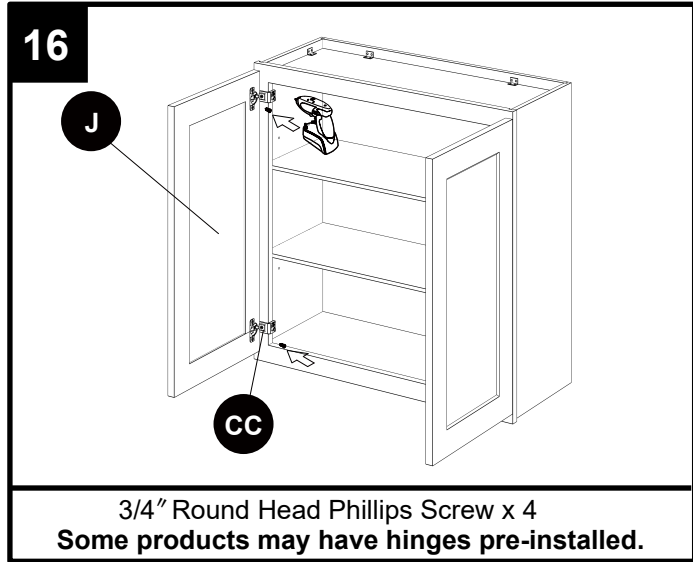

HARDWARE CONTENTS

- CC** Soft-close hinge x 4
Be careful the length of the screws.

Included:
1/2" Flat Head Phillips Screw x 8

3/4" Round Head Phillips Screw x 4

- EE** Corner brace x 16

Included:
1/2" Round Head Phillips Screw x 64

- FF** Adjustable shelf clip x 8

- GG** 1" Flat head Phillips screw x 6

- HH** Rubber bumper x 4

TOOLS REQUIRED (NOT INCLUDED)

INSTALLATION OVERVIEW

Dear customers,
Thank you for purchasing our product. If you require assistance, please contact the customer service team at the retailer where you purchased the product. The customer service team will be happy to assist you.