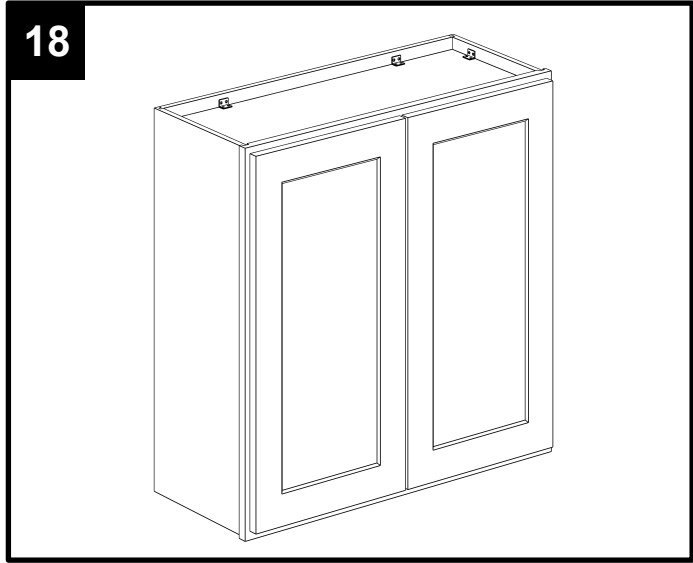

Dear customers,
Thank you for purchasing our product. If you require assistance, please contact the customer service team at the retailer where you purchased the product. The customer service team will be happy to assist you.