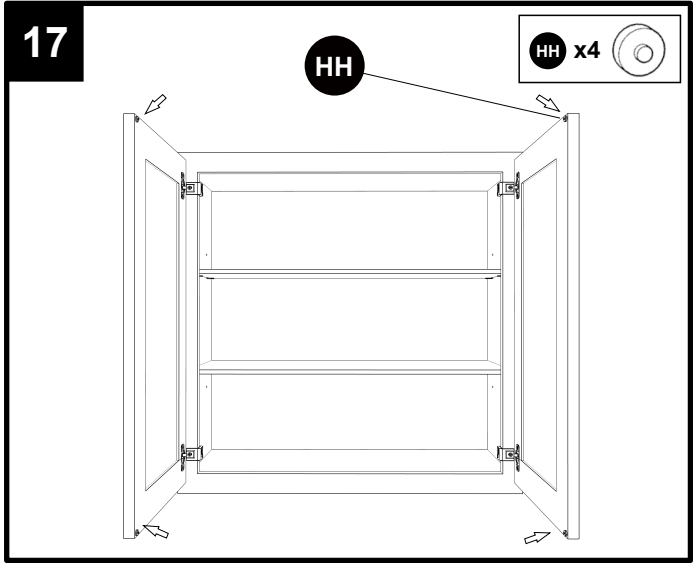

Cabinet Instruction Manual

MODEL: W2436-SY W2736-SY
(NV093-SY)

PART	DESCRIPTION
A1	Box side panel - left
A2	Box side panel - right
B	Box bottom panel
C	Box back panel

PART	DESCRIPTION
D	Face frame
J	Door panel
K	Adjustable Shelf
L	Box top panel

HARDWARE CONTENTS

- CC** Soft-close hinge x 4
Be careful the length of the screws.

Included:
1/2" Flat Head Phillips Screw x 8

3/4" Round Head Phillips Screw x 4

- EE** Corner brace x 16

Included:
1/2" Round Head Phillips Screw x 64

- FF** Adjustable shelf clip x 8

- GG** 1" Flat head Phillips screw x 6

- HH** Rubber bumper x 4

TOOLS REQUIRED (NOT INCLUDED)

INSTALLATION OVERVIEW

Dear customers,
Thank you for purchasing our product. If you require assistance, please contact the customer service team at the retailer where you purchased the product. The customer service team will be happy to assist you.