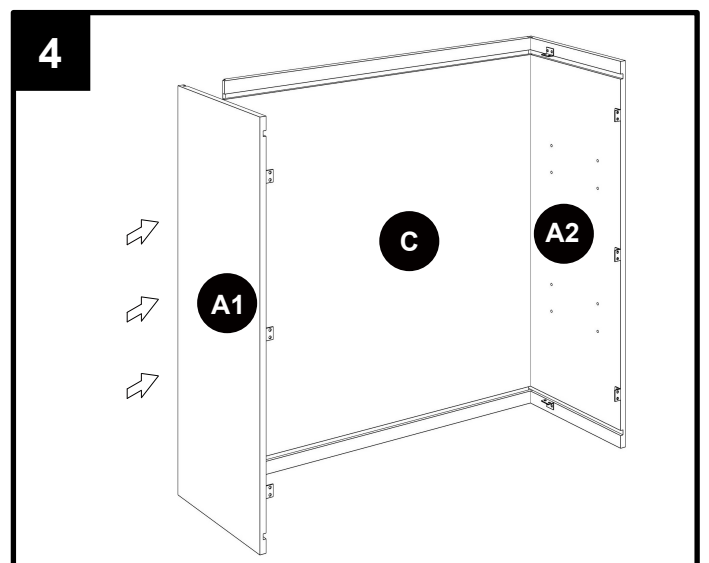

Cabinet Instruction Manual

MODEL: W2436-SY W2736-SY
(NV093-SY)

PART	DESCRIPTION
A1	Box side panel - left
A2	Box side panel - right
B	Box bottom panel
C	Box back panel

PART	DESCRIPTION
D	Face frame
J	Door panel
K	Adjustable Shelf
L	Box top panel

HARDWARE CONTENTS

- CC** Soft-close hinge x 4
Be careful the length of the screws.

Included:
1/2" Flat Head Phillips Screw x 8

3/4" Round Head Phillips Screw x 4

- EE** Corner brace x 16

Included:
1/2" Round Head Phillips Screw x 64

- FF** Adjustable shelf clip x 8

- GG** 1" Flat head Phillips screw x 6

- HH** Rubber bumper x 4

TOOLS REQUIRED (NOT INCLUDED)

INSTALLATION OVERVIEW

Dear customers,
Thank you for purchasing our product. If you require assistance, please contact the customer service team at the retailer where you purchased the product. The customer service team will be happy to assist you.