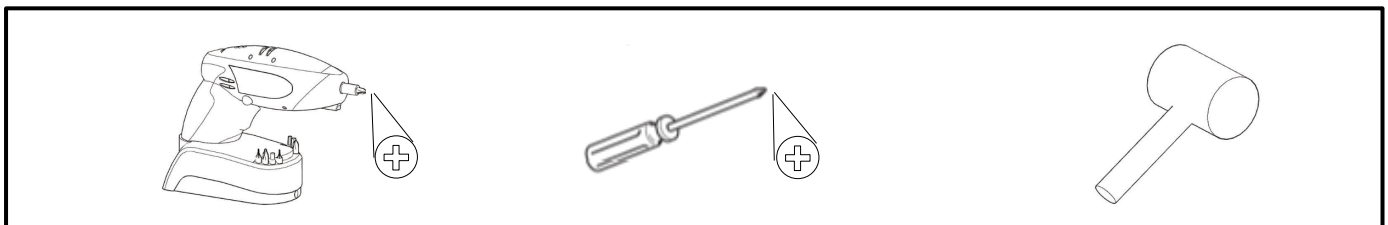

- FF** Adjustable shelf clip x 8

- GG** 1" Flat head Phillips screw x 6

- HH** Rubber bumper x 4

TOOLS REQUIRED (NOT INCLUDED)

INSTALLATION OVERVIEW

Dear customers,
Thank you for purchasing our product. If you require assistance, please contact the customer service team at the retailer where you purchased the product. The customer service team will be happy to assist you.