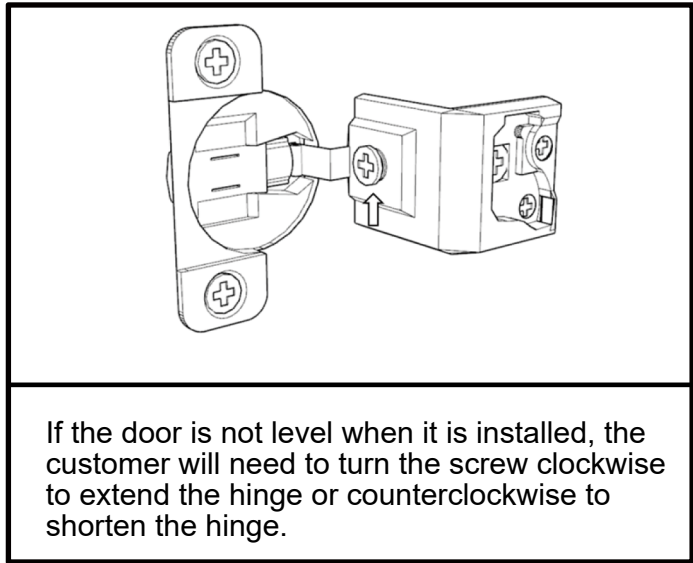

HARDWARE CONTENTS

- CC** Soft-close hinge x 4
Be careful the length of the screws.

Included:
1/2" Flat Head Phillips Screw x 8

3/4" Round Head Phillips Screw x 4

- EE** Corner brace x 16

Included:
1/2" Round Head Phillips Screw x 64

- FF** Adjustable shelf clip x 8

- GG** 1" Flat head Phillips screw x 6

- HH** Rubber bumper x 4

TOOLS REQUIRED (NOT INCLUDED)

INSTALLATION OVERVIEW

Dear customers,
Thank you for purchasing our product. If you require assistance, please contact the customer service team at the retailer where you purchased the product. The customer service team will be happy to assist you.