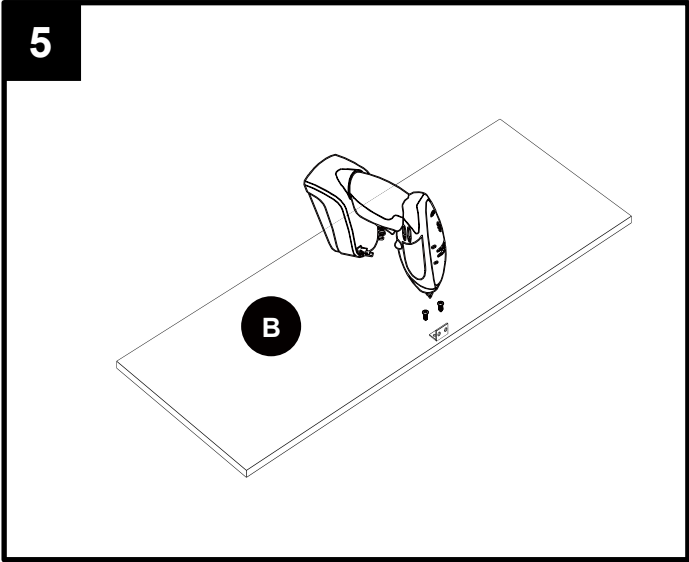

HARDWARE CONTENTS

- CC** Soft-close hinge x 4
Be careful the length of the screws.

Included:
1/2" Flat Head Phillips Screw x 8

3/4" Round Head Phillips Screw x 4

- EE** Corner brace x 16

Included:
1/2" Round Head Phillips Screw x 64

- FF** Adjustable shelf clip x 8

- GG** 1" Flat head Phillips screw x 6

- HH** Rubber bumper x 4

TOOLS REQUIRED (NOT INCLUDED)

INSTALLATION OVERVIEW

Dear customers,
Thank you for purchasing our product. If you require assistance, please contact the customer service team at the retailer where you purchased the product. The customer service team will be happy to assist you.