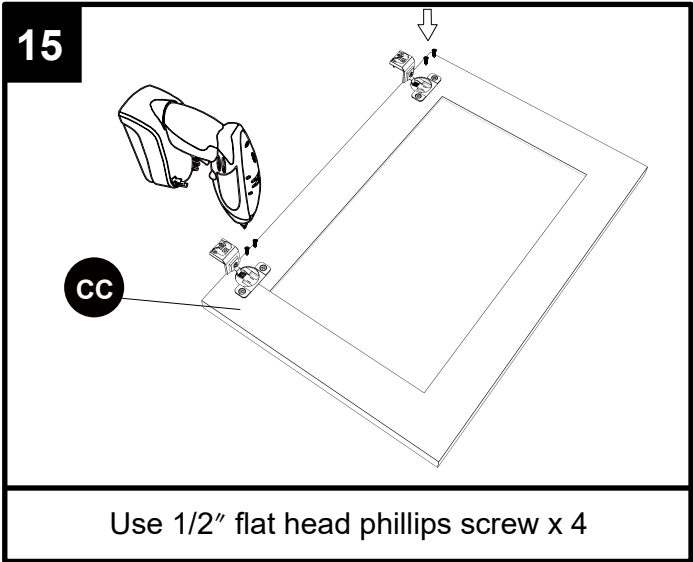

Cabinet Instruction Manual

MODEL: W2436-SY W2736-SY
(NV093-SY)

PART	DESCRIPTION
A1	Box side panel - left
A2	Box side panel - right
B	Box bottom panel
C	Box back panel

PART	DESCRIPTION
D	Face frame
J	Door panel
K	Adjustable Shelf
L	Box top panel

HARDWARE CONTENTS

- CC** Soft-close hinge x 4
Be careful the length of the screws.

Included:
1/2" Flat Head Phillips Screw x 8

3/4" Round Head Phillips Screw x 4

- EE** Corner brace x 16

Included:
1/2" Round Head Phillips Screw x 64

- FF** Adjustable shelf clip x 8

- GG** 1" Flat head Phillips screw x 6

- HH** Rubber bumper x 4

TOOLS REQUIRED (NOT INCLUDED)

INSTALLATION OVERVIEW

Dear customers,
Thank you for purchasing our product. If you require assistance, please contact the customer service team at the retailer where you purchased the product. The customer service team will be happy to assist you.