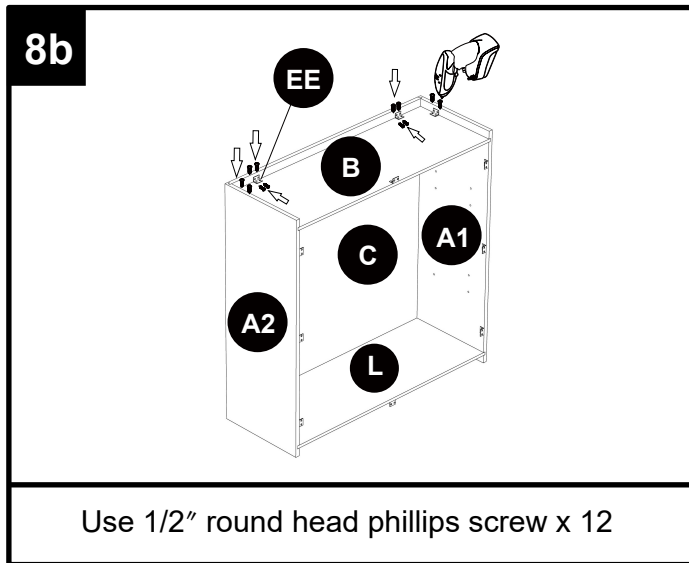

Cabinet Instruction Manual

MODEL: W2436-SY W2736-SY
(NV093-SY)

PART	DESCRIPTION
A1	Box side panel - left
A2	Box side panel - right
B	Box bottom panel
C	Box back panel

PART	DESCRIPTION
D	Face frame
J	Door panel
K	Adjustable Shelf
L	Box top panel

HARDWARE CONTENTS

- CC** Soft-close hinge x 4
Be careful the length of the screws.

Included:
1/2" Flat Head Phillips Screw x 8

3/4" Round Head Phillips Screw x 4

- EE** Corner brace x 16

Included:
1/2" Round Head Phillips Screw x 64

- FF** Adjustable shelf clip x 8

- GG** 1" Flat head Phillips screw x 6

- HH** Rubber bumper x 4

TOOLS REQUIRED (NOT INCLUDED)

INSTALLATION OVERVIEW

Dear customers,
Thank you for purchasing our product. If you require assistance, please contact the customer service team at the retailer where you purchased the product. The customer service team will be happy to assist you.