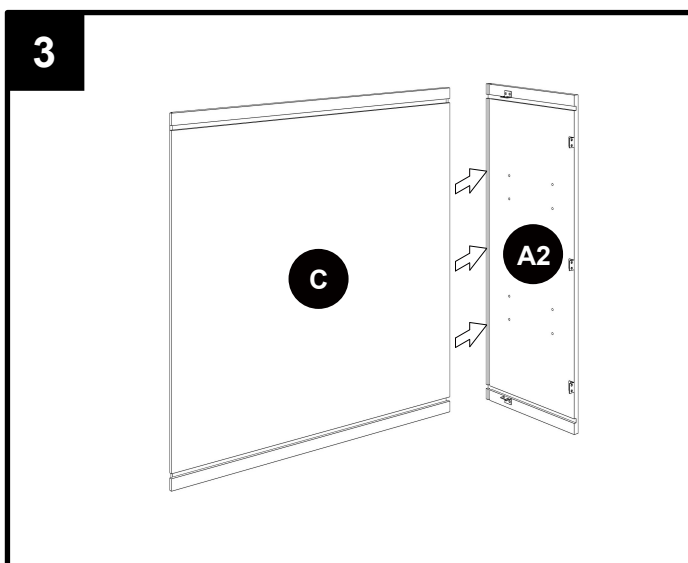

Cabinet Instruction Manual

MODEL: W2436-SY W2736-SY
(NV093-SY)

PART	DESCRIPTION
A1	Box side panel - left
A2	Box side panel - right
B	Box bottom panel
C	Box back panel

PART	DESCRIPTION
D	Face frame
J	Door panel
K	Adjustable Shelf
L	Box top panel

HARDWARE CONTENTS

- CC** Soft-close hinge x 4
Be careful the length of the screws.

Included:
1/2" Flat Head Phillips Screw x 8

3/4" Round Head Phillips Screw x 4

- EE** Corner brace x 16

Included:
1/2" Round Head Phillips Screw x 64

- FF** Adjustable shelf clip x 8

- GG** 1" Flat head Phillips screw x 6

- HH** Rubber bumper x 4

TOOLS REQUIRED (NOT INCLUDED)

INSTALLATION OVERVIEW

Dear customers,
Thank you for purchasing our product. If you require assistance, please contact the customer service team at the retailer where you purchased the product. The customer service team will be happy to assist you.