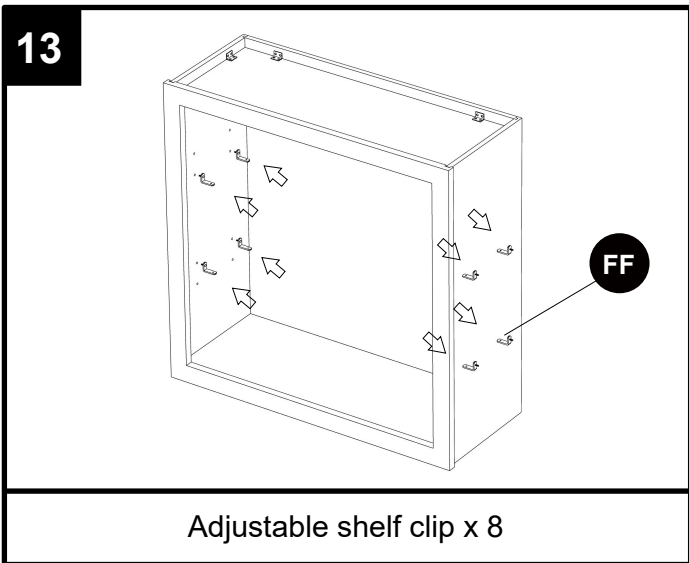

Cabinet Instruction Manual

MODEL: W2436-SY W2736-SY
(NV093-SY)

PART	DESCRIPTION
A1	Box side panel - left
A2	Box side panel - right
B	Box bottom panel
C	Box back panel

PART	DESCRIPTION
D	Face frame
J	Door panel
K	Adjustable Shelf
L	Box top panel

HARDWARE CONTENTS

- CC** Soft-close hinge x 4
Be careful the length of the screws.

Included:
1/2" Flat Head Phillips Screw x 8

3/4" Round Head Phillips Screw x 4

- EE** Corner brace x 16

Included:
1/2" Round Head Phillips Screw x 64

- FF** Adjustable shelf clip x 8

- GG** 1" Flat head Phillips screw x 6

- HH** Rubber bumper x 4

TOOLS REQUIRED (NOT INCLUDED)

INSTALLATION OVERVIEW

Dear customers,
Thank you for purchasing our product. If you require assistance, please contact the customer service team at the retailer where you purchased the product. The customer service team will be happy to assist you.