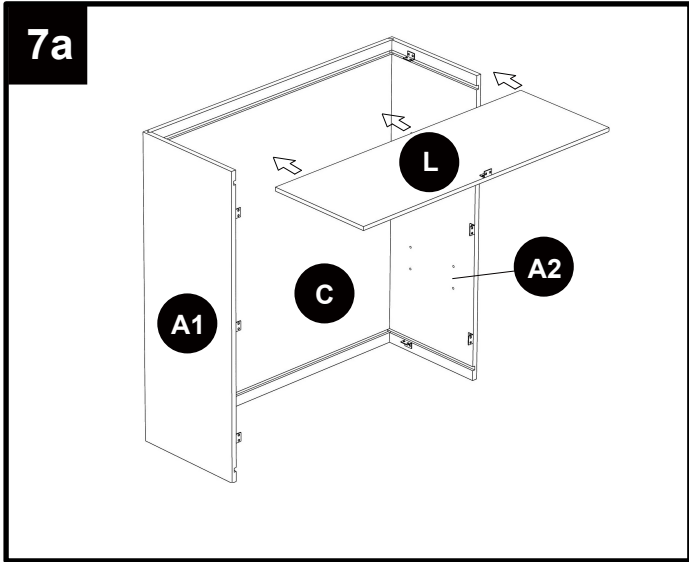

Cabinet Instruction Manual

MODEL: W2436-SY W2736-SY
(NV093-SY)

PART	DESCRIPTION
A1	Box side panel - left
A2	Box side panel - right
B	Box bottom panel
C	Box back panel

PART	DESCRIPTION
D	Face frame
J	Door panel
K	Adjustable Shelf
L	Box top panel

HARDWARE CONTENTS

- CC** Soft-close hinge x 4
Be careful the length of the screws.

Included:
1/2" Flat Head Phillips Screw x 8

3/4" Round Head Phillips Screw x 4

- EE** Corner brace x 16

Included:
1/2" Round Head Phillips Screw x 64

- FF** Adjustable shelf clip x 8

- GG** 1" Flat head Phillips screw x 6

- HH** Rubber bumper x 4

TOOLS REQUIRED (NOT INCLUDED)

INSTALLATION OVERVIEW

Dear customers,
Thank you for purchasing our product. If you require assistance, please contact the customer service team at the retailer where you purchased the product. The customer service team will be happy to assist you.