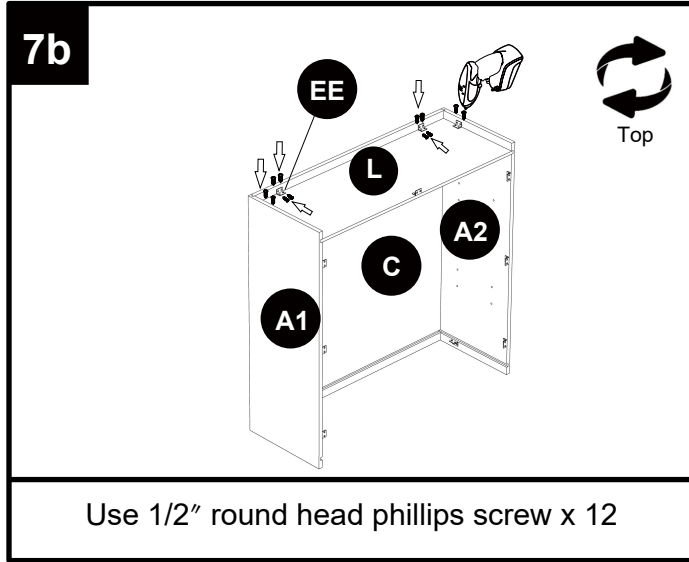

HARDWARE CONTENTS

- CC** Soft-close hinge x 4
Be careful the length of the screws.

Included:
1/2" Flat Head Phillips Screw x 8

3/4" Round Head Phillips Screw x 4

- EE** Corner brace x 16

Included:
1/2" Round Head Phillips Screw x 64

- FF** Adjustable shelf clip x 8

- GG** 1" Flat head Phillips screw x 6

- HH** Rubber bumper x 4

TOOLS REQUIRED (NOT INCLUDED)

INSTALLATION OVERVIEW

Dear customers,
Thank you for purchasing our product. If you require assistance, please contact the customer service team at the retailer where you purchased the product. The customer service team will be happy to assist you.