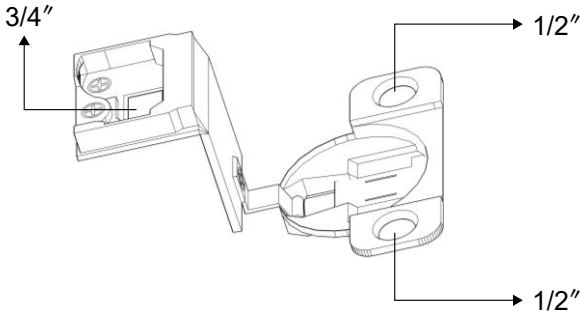

Cabinet Instruction Manual

MODEL: W2436-SY W2736-SY
(NV093-SY)

PART	DESCRIPTION
A1	Box side panel - left
A2	Box side panel - right
B	Box bottom panel
C	Box back panel

PART	DESCRIPTION
D	Face frame
J	Door panel
K	Adjustable Shelf
L	Box top panel

HARDWARE CONTENTS

- CC** Soft-close hinge x 4
Be careful the length of the screws.

Included:
1/2" Flat Head Phillips Screw x 8

3/4" Round Head Phillips Screw x 4

- EE** Corner brace x 16

Included:
1/2" Round Head Phillips Screw x 64