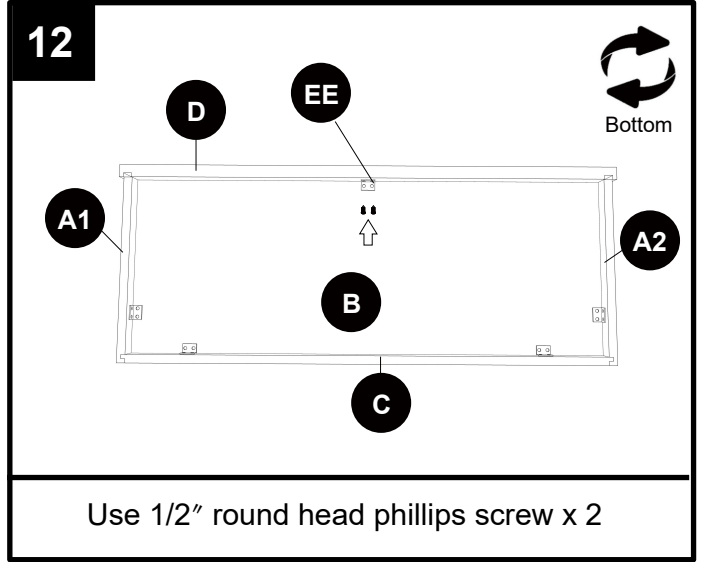

Cabinet Instruction Manual

MODEL: W2436-SY W2736-SY
(NV093-SY)

PART	DESCRIPTION
A1	Box side panel - left
A2	Box side panel - right
B	Box bottom panel
C	Box back panel

PART	DESCRIPTION
D	Face frame
J	Door panel
K	Adjustable Shelf
L	Box top panel

HARDWARE CONTENTS

- CC** Soft-close hinge x 4
Be careful the length of the screws.

Included:
1/2" Flat Head Phillips Screw x 8

3/4" Round Head Phillips Screw x 4

- EE** Corner brace x 16

Included:
1/2" Round Head Phillips Screw x 64

- FF** Adjustable shelf clip x 8

- GG** 1" Flat head Phillips screw x 6

- HH** Rubber bumper x 4

TOOLS REQUIRED (NOT INCLUDED)

INSTALLATION OVERVIEW

Dear customers,
Thank you for purchasing our product. If you require assistance, please contact the customer service team at the retailer where you purchased the product. The customer service team will be happy to assist you.