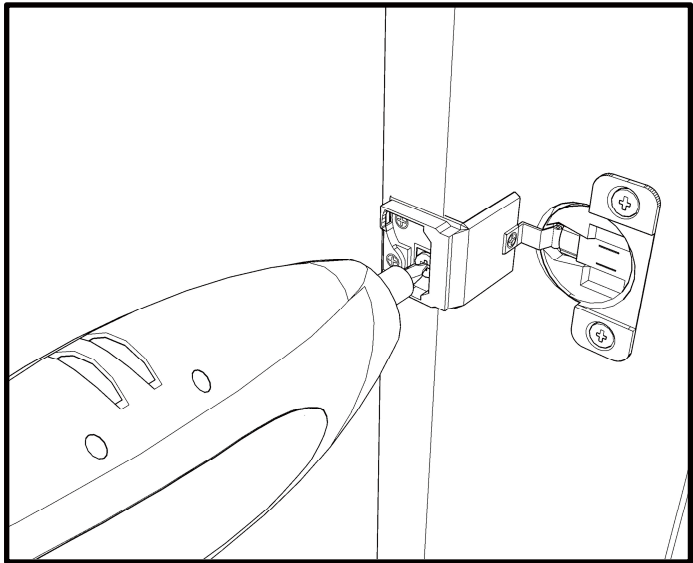

Cabinet Instruction Manual

MODEL: W2436-SY W2736-SY
(NV093-SY)

PART	DESCRIPTION
A1	Box side panel - left
A2	Box side panel - right
B	Box bottom panel
C	Box back panel

PART	DESCRIPTION
D	Face frame
J	Door panel
K	Adjustable Shelf
L	Box top panel

HARDWARE CONTENTS

- CC** Soft-close hinge x 4
Be careful the length of the screws.

Included:
1/2" Flat Head Phillips Screw x 8

3/4" Round Head Phillips Screw x 4

- EE** Corner brace x 16

Included:
1/2" Round Head Phillips Screw x 64

- FF** Adjustable shelf clip x 8

- GG** 1" Flat head Phillips screw x 6

- HH** Rubber bumper x 4

TOOLS REQUIRED (NOT INCLUDED)

INSTALLATION OVERVIEW

Dear customers,
Thank you for purchasing our product. If you require assistance, please contact the customer service team at the retailer where you purchased the product. The customer service team will be happy to assist you.