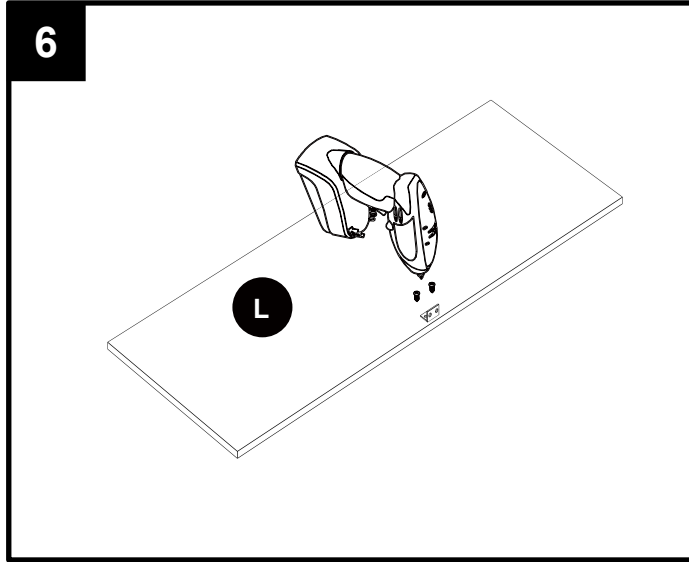

Cabinet Instruction Manual

MODEL: W2436-SY W2736-SY
(NV093-SY)

PART	DESCRIPTION
A1	Box side panel - left
A2	Box side panel - right
B	Box bottom panel
C	Box back panel

PART	DESCRIPTION
D	Face frame
J	Door panel
K	Adjustable Shelf
L	Box top panel

HARDWARE CONTENTS

- CC** Soft-close hinge x 4
Be careful the length of the screws.

Included:
1/2" Flat Head Phillips Screw x 8

3/4" Round Head Phillips Screw x 4

- EE** Corner brace x 16

Included:
1/2" Round Head Phillips Screw x 64

- FF** Adjustable shelf clip x 8

- GG** 1" Flat head Phillips screw x 6

- HH** Rubber bumper x 4

TOOLS REQUIRED (NOT INCLUDED)

INSTALLATION OVERVIEW

Dear customers,
Thank you for purchasing our product. If you require assistance, please contact the customer service team at the retailer where you purchased the product. The customer service team will be happy to assist you.