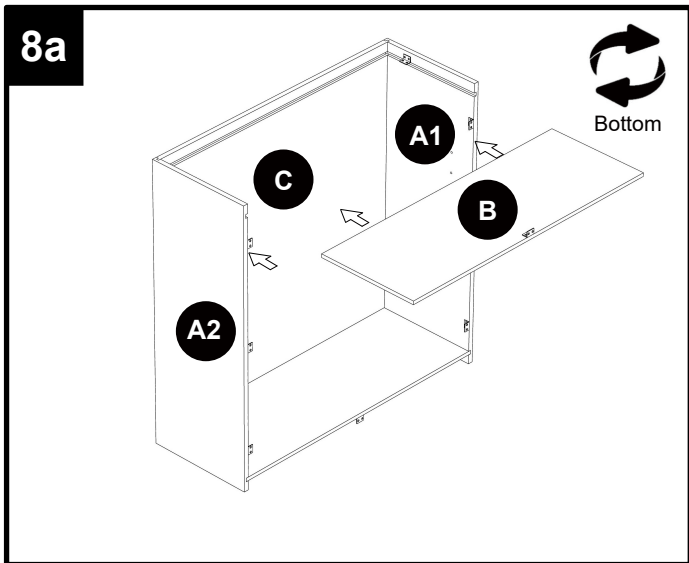

Cabinet Instruction Manual

MODEL: W2436-SY W2736-SY
(NV093-SY)

PART	DESCRIPTION
A1	Box side panel - left
A2	Box side panel - right
B	Box bottom panel
C	Box back panel

PART	DESCRIPTION
D	Face frame
J	Door panel
K	Adjustable Shelf
L	Box top panel

- FF** Adjustable shelf clip x 8

- GG** 1" Flat head Phillips screw x 6

- HH** Rubber bumper x 4

TOOLS REQUIRED (NOT INCLUDED)

INSTALLATION OVERVIEW

Dear customers,
Thank you for purchasing our product. If you require assistance, please contact the customer service team at the retailer where you purchased the product. The customer service team will be happy to assist you.