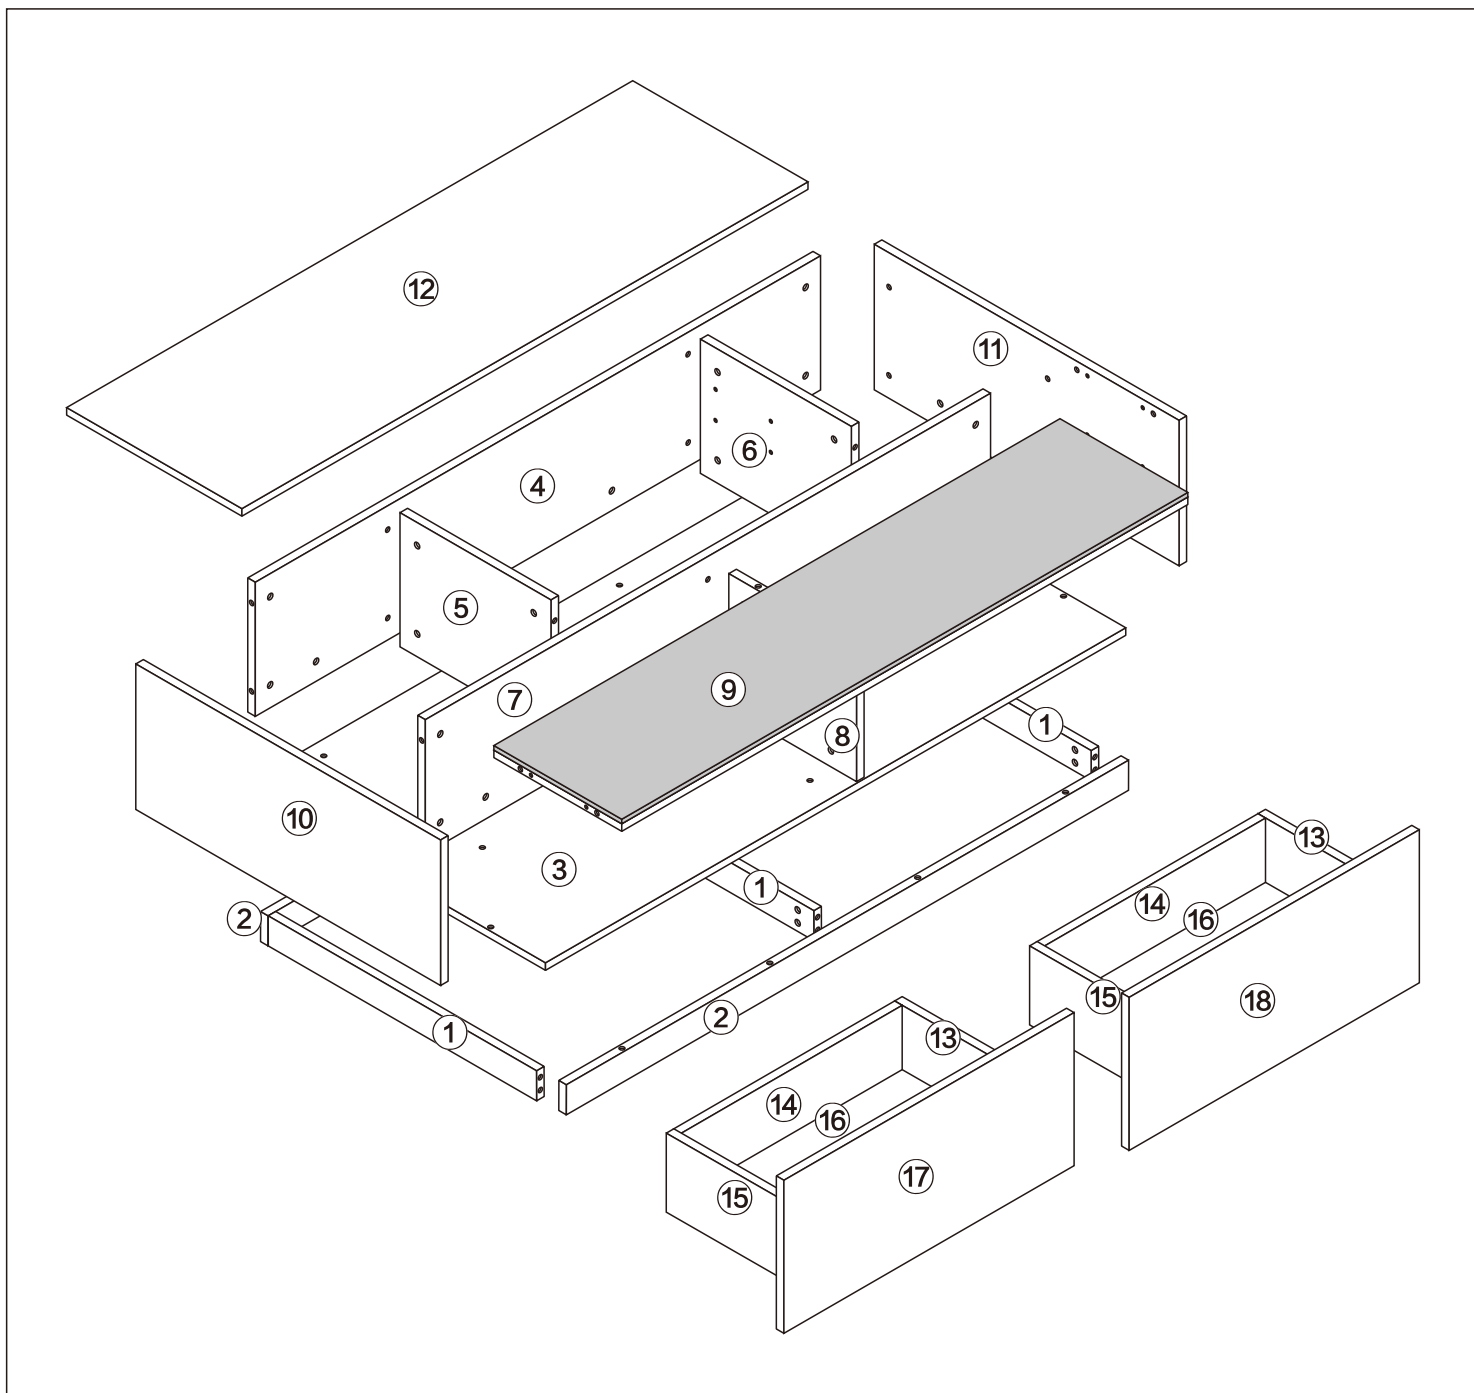

151#

Coffee Table

L1300*W700*H360

Assembly Guide Video

Drawer Glide
Adjustment Video

Installation Instructions

Notes: Don't tighten screws completely at first, just in case parts were assembled wrongly and need disassemble. Tighten screws at last when all parts are put together.

Disassembly and installation of accessories

A 64PCS

15*10mm

B 64PCS

6*28mm

C 36PCS

3.5*14mm

D 4PCS

H 2PCS

17

Back

Front

1PCS

18

Back

Front

1PCS

1

Bx6x2

Back

②

Bx22

③ Back

③ Front