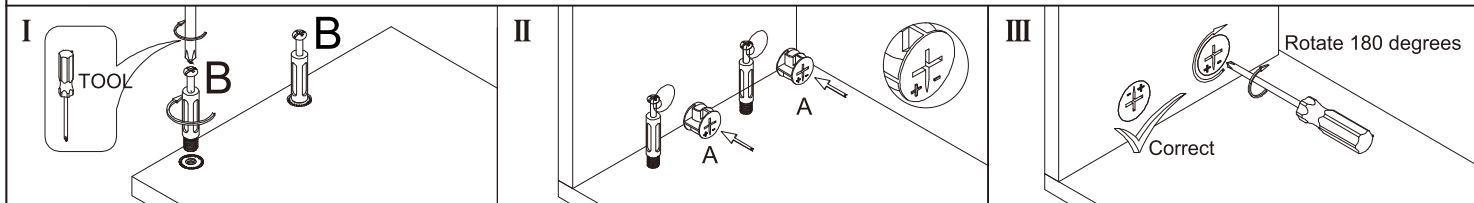

Disassembly and installation of accessories

A 64PCS

15*10mm

B 64PCS

6*28mm

C 36PCS

3.5*14mm

D 4PCS

Three-section Rail

E 8PCS

3.5*40mm

F 4PCS

8*30mm

J 14PCS

φ 15mm

Tools Recommended

H 2PCS