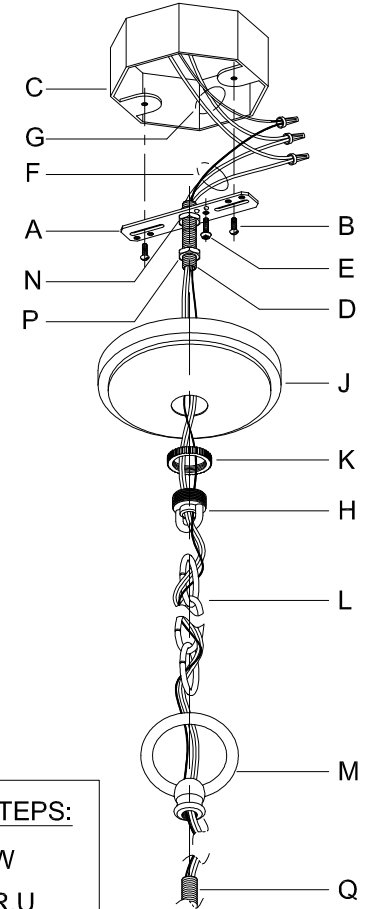

Assembly & Installation Instructions

CAUTION: Read instructions carefully and turn electricity off at main circuit breaker panel before beginning installation.

WARNING - If any Special Control Devices are used with this Fixture, Follow the Instructions Carefully to assure full compliance with N.E.C. requirements. If there are any questions, contact a Qualified Electrical Contractor.

CANOPY MOUNTING & WIRE CONNECTION ASSEMBLY STEPS:

1. D,E → A
2. B,A → C
3. N,P,H → D
4. P → H (TO LOCK) (À VERROUILLER) (APRETAR)
5. F → M
6. M → Q
7. L → M
8. J,K → L
9. L → H
10. F → L,K,J,H,D
11. F → G
12. J,K → H

FIXTURE ASSEMBLY STEPS:

1. T → W
2. S → R,U

B, C, G & T
 (NOT FURNISHED)
 (NON FOURNIE)
 (NO INCLUIDA)

Instructions d'Assemblage et Installation

MISE EN GARDE: Lire les instructions avec soin et couper le courant au disjoncteur central avant de commencer l'installation.