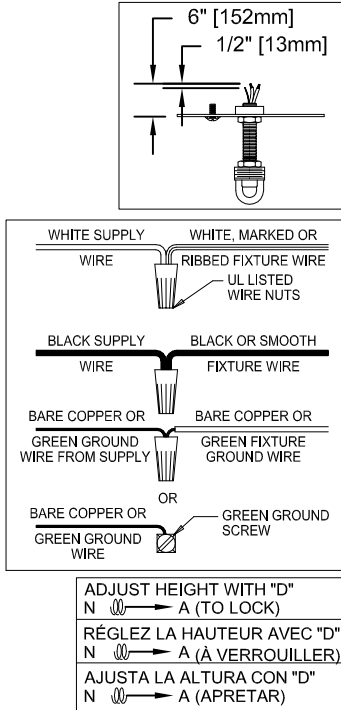

Assembly & Installation Instructions

CAUTION: Read instructions carefully and turn electricity off at main circuit breaker panel before beginning installation.

WARNING - If any Special Control Devices are used with this Fixture, Follow the Instructions Carefully to assure full compliance with N.E.C. requirements. If there are any questions, contact a Qualified Electrical Contractor.

CANOPY MOUNTING & WIRE CONNECTION ASSEMBLY STEPS:

1. D,E → A
2. B,A → C
3. N,P,H → D
4. P → H (TO LOCK) (À VERROUILLER) (APRETAR)
5. F → M
6. M → Q
7. L → M
8. J,K → L
9. L → H
10. F → L,K,J,H,D
11. F → G
12. J,K → H

FIXTURE ASSEMBLY STEPS:

1. T → W
2. S → R,U

B, C, G & T
 (NOT FURNISHED)
 (NON FOURNIE)
 (NO INCLUIDA)

Instructions d'Assemblage et Installation

MISE EN GARDE: Lire les instructions avec soin et couper le courant au disjoncteur central avant de commencer l'installation.