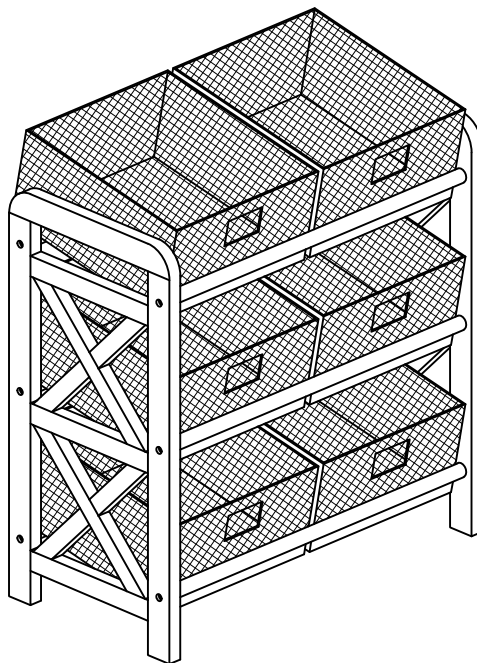

**STEP 3**

- A. INSERT BASKET BOTTOM (E) INTO THE BASKET FRAME(D)
- B. REPEAT FOR REMAINING BASKETS BOTTOM (E).
- C. PLACE THE BASKETS ONTO ASSEMBLED STAND PER DRAWING SHOWN ON BELOW RIGHT.

**ASSEMBLY INSTRUCTIONS**  
**PRODUCT NO. 8287 (CFV2711)**  
**3 TIER WOODEN FRAME STAND WITH 6 BASKETS IN NATURAL COLOR**  
**ASSEMBLE ON A FLAT, PROTECTED SURFACE**  
**PHILLIPS HEAD SCREWDRIVER NEEDED FOR ASSEMBLY, NOT PROVIDED**

STEP 4

- A. PLEASE PLACE THE BASKETS (D) AFTER INSERTED BOTTOM (E) ONTO ASSEMBLED STAND PER DRAWING SHOWN.
- B. ASSEMBLY IS COMPLETED AND THE 3 TIER SOLID WOODEN FRAME STAND WITH 6 BASKETS IS READY TO USE.