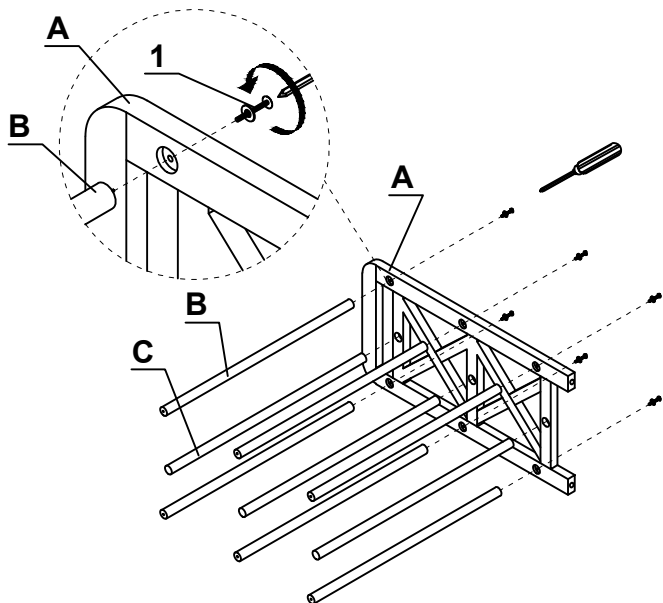

**ASSEMBLY INSTRUCTIONS**  
**PRODUCT NO. 8287 (CFV2711)**  
**3 TIER WOODEN FRAME STAND WITH 6 BASKETS IN NATURAL COLOR**  
**ASSEMBLE ON A FLAT, PROTECTED SURFACE**  
**PHILLIPS HEAD SCREWDRIVER NEEDED FOR ASSEMBLY, NOT PROVIDED**

**PARTS LIST**

NO.	DESCRIPTION	FIGURE	QTY
A	SIDE FRAMES		2
B	SHORT CROSS BARS		6
C	LONG CROSS BARS		3
D	BASKETS FRAME		6
E	BASKETS BOTTOM		6

**HARDWARE LIST**

NO.	DESCRIPTION	FIGURE	QTY
1	PHILLIPS ROUND HEAD BOLTS (5/32"x35 MM) FLAT WASHERS (1/4"xMM DIA)		12

**STEP 1**

- A. INSERT SHORT CROSS BARS (B), LONG CROSS BARS (C), BOLTS (1) TO SIDE FRAME (A) PER DRAWING SHOWN.
- B. TIGHTEN ALL BOLTS (1) WITH PHILLIPS-HEAD SCREWDRIVER ( NOT PROVIDED).

**STEP 2**

- A. REPEAT STEP 1 FOR ANOTHER SIDE FRAME (A) ASSEMBLY PER DRAWING SHOWN.