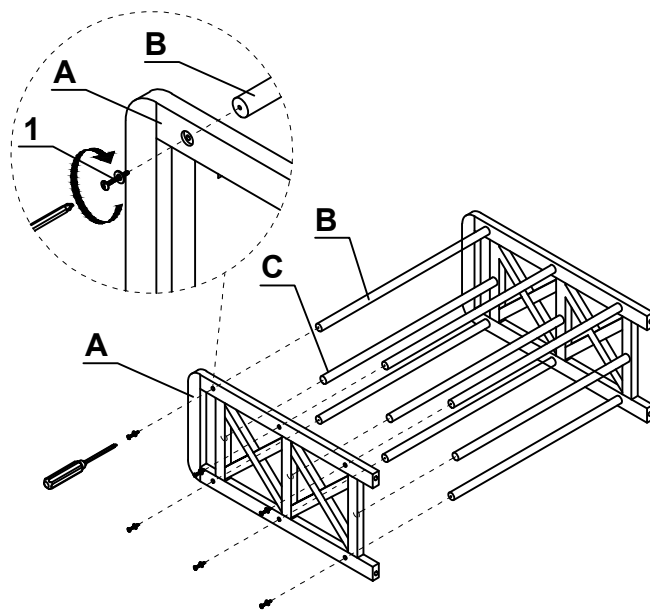

**PARTS LIST**

NO.	DESCRIPTION	FIGURE	QTY
A	SIDE FRAMES		2
B	SHORT CROSS BARS		6
C	LONG CROSS BARS		3
D	BASKETS FRAME		6
E	BASKETS BOTTOM		6

**HARDWARE LIST**

NO.	DESCRIPTION	FIGURE	QTY
1	PHILLIPS ROUND HEAD BOLTS (5/32"x35 MM) FLAT WASHERS (1/4"xMM DIA)		12

**ASSEMBLY INSTRUCTIONS**  
**PRODUCT NO. 8287 (CFV2711)**  
**3 TIER WOODEN FRAME STAND WITH 6 BASKETS IN NATURAL COLOR**  
**ASSEMBLE ON A FLAT, PROTECTED SURFACE**  
**PHILLIPS HEAD SCREWDRIVER NEEDED FOR ASSEMBLY, NOT PROVIDED**

**STEP 1**

- A. INSERT SHORT CROSS BARS (B), LONG CROSS BARS (C), BOLTS (1) TO SIDE FRAME (A) PER DRAWING SHOWN.
- B. TIGHTEN ALL BOLTS (1) WITH PHILLIPS-HEAD SCREWDRIVER ( NOT PROVIDED).

**STEP 2**

- A. REPEAT STEP 1 FOR ANOTHER SIDE FRAME (A) ASSEMBLY PER DRAWING SHOWN.