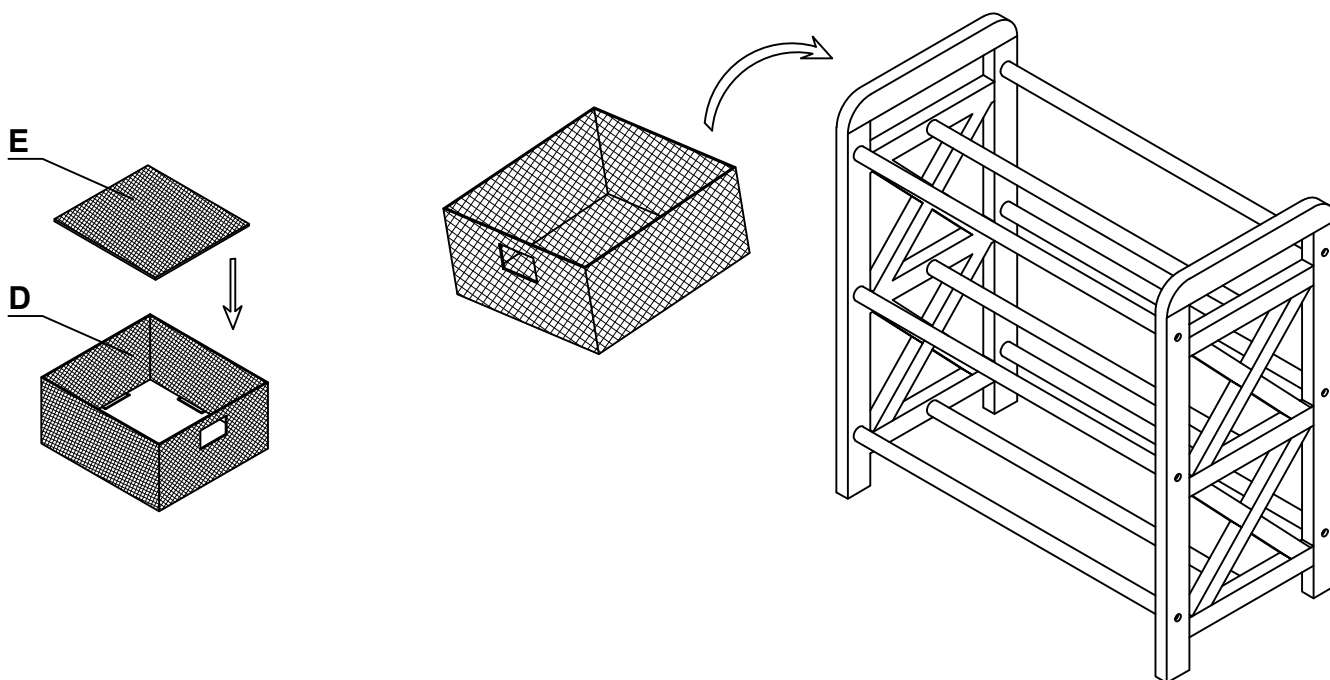

**ASSEMBLY INSTRUCTIONS**  
**PRODUCT NO. 8287 (CFV2711)**  
**3 TIER WOODEN FRAME STAND WITH 6 BASKETS IN NATURAL COLOR**  
**ASSEMBLE ON A FLAT, PROTECTED SURFACE**  
**PHILLIPS HEAD SCREWDRIVER NEEDED FOR ASSEMBLY, NOT PROVIDED**

**STEP 1**

- A. INSERT SHORT CROSS BARS (B), LONG CROSS BARS (C), BOLTS (1) TO SIDE FRAME (A) PER DRAWING SHOWN.
- B. TIGHTEN ALL BOLTS (1) WITH PHILLIPS-HEAD SCREWDRIVER ( NOT PROVIDED).

**STEP 2**

- A. REPEAT STEP 1 FOR ANOTHER SIDE FRAME (A) ASSEMBLY PER DRAWING SHOWN.

**STEP 3**

- A. INSERT BASKET BOTTOM (E) INTO THE BASKET FRAME(D)
- B. REPEAT FOR REMAINING BASKETS BOTTOM (E).
- C. PLACE THE BASKETS ONTO ASSEMBLED STAND PER DRAWING SHOWN ON BELOW RIGHT.

**ASSEMBLY INSTRUCTIONS**  
**PRODUCT NO. 8287 (CFV2711)**  
**3 TIER WOODEN FRAME STAND WITH 6 BASKETS IN NATURAL COLOR**  
**ASSEMBLE ON A FLAT, PROTECTED SURFACE**  
**PHILLIPS HEAD SCREWDRIVER NEEDED FOR ASSEMBLY, NOT PROVIDED**