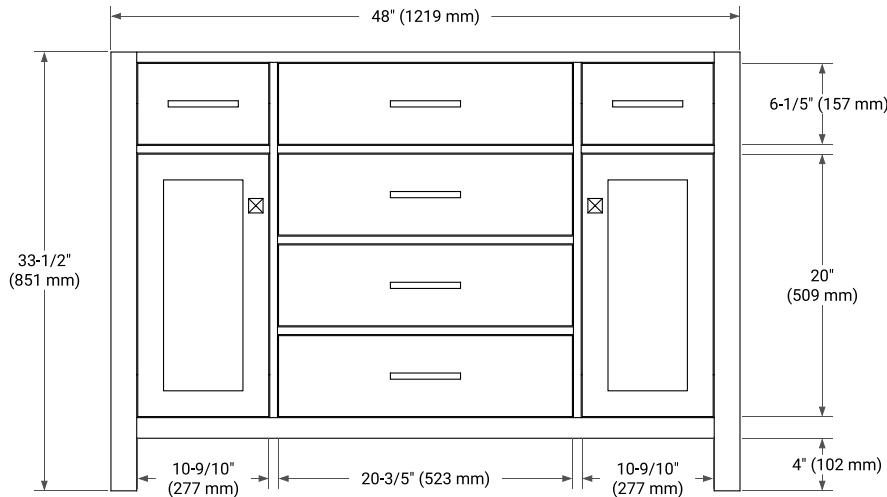

48" SINGLE SINK BASE CABINET

BASE CABINET DIMENSIONS

48" W x 21.5" D x 33.5" H

FEATURES

- Solid wood frame with engineered wood panels
- Dovetail drawers and joints
- Soft closing doors & drawers

HARDWARE FINISHES*

White Grey

FRONT VIEW

SIDE VIEW

PLAN VIEW

49" SINGLE OVAL SINK COUNTERTOP WITH 0.75 IN. THICKNESS

OVERALL DIMENSIONS

49" W x 22" D x 0.75" H

COUNTERTOP OPTIONS

Carrara Marble

FEATURES

- Solid countertop with mitered edges & seams
- Undermount white oval sink
- Pre-drilled for 8" widespread faucet

INCLUDED

- Countertop
- Matching Backsplash
- Oval Sink

COUNTERTOP PLAN VIEW

EDGE SIDE VIEW

THREE DIMENSIONAL COUNTERTOP VIEW