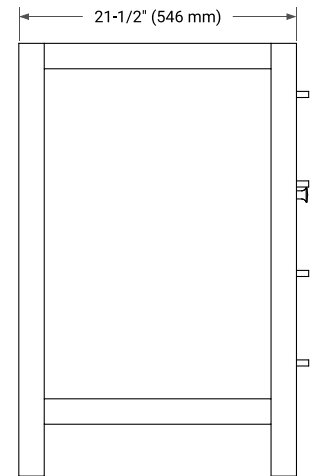

48" SINGLE SINK BASE CABINET

BASE CABINET DIMENSIONS

48" W x 21.5" D x 33.5" H

FEATURES

- Solid wood frame with engineered wood panels
- Dovetail drawers and joints
- Soft closing doors & drawers

HARDWARE FINISHES*

White Grey

FRONT VIEW

SIDE VIEW

PLAN VIEW

49" SINGLE OVAL SINK COUNTERTOP WITH 0.75 IN. THICKNESS

OVERALL DIMENSIONS

49" W x 22" D x 0.75" H

COUNTERTOP OPTIONS

Carrara Marble

FEATURES

- Solid countertop with mitered edges & seams
- Undermount white oval sink
- Pre-drilled for 8" widespread faucet

INCLUDED

- Countertop
- Matching Backsplash
- Oval Sink

COUNTERTOP PLAN VIEW

EDGE SIDE VIEW

THREE DIMENSIONAL COUNTERTOP VIEW