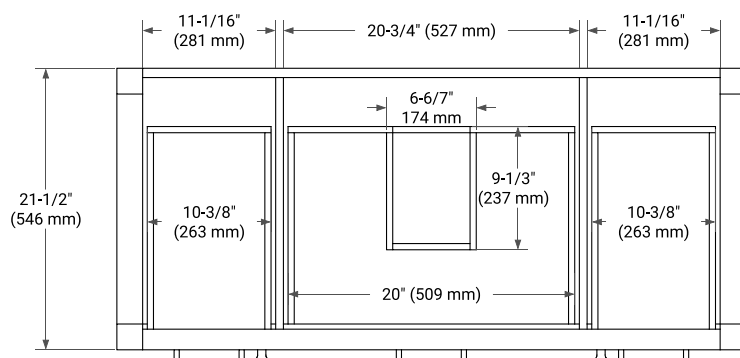

48" SINGLE SINK BASE CABINET

BASE CABINET DIMENSIONS

48" W x 21.5" D x 33.5" H

FEATURES

- Solid wood frame with engineered wood panels
- Dovetail drawers and joints
- Soft closing doors & drawers

HARDWARE FINISHES*

White Grey

FRONT VIEW

SIDE VIEW

PLAN VIEW

49" SINGLE OVAL SINK COUNTERTOP WITH 0.75 IN. THICKNESS

OVERALL DIMENSIONS

49" W x 22" D x 0.75" H

COUNTERTOP OPTIONS

Carrara Marble

FEATURES

- Solid countertop with mitered edges & seams
- Undermount white oval sink
- Pre-drilled for 8" widespread faucet

INCLUDED

- Countertop
- Matching Backsplash
- Oval Sink

COUNTERTOP PLAN VIEW

EDGE SIDE VIEW

THREE DIMENSIONAL COUNTERTOP VIEW