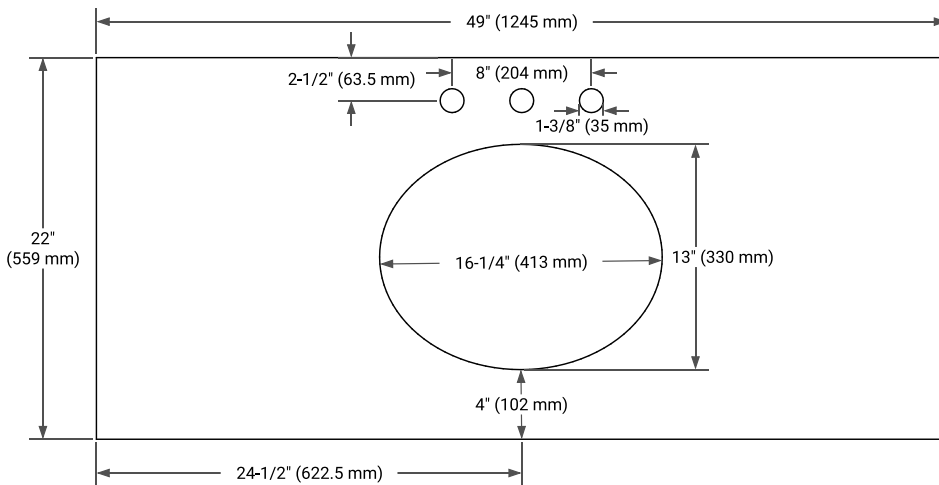

48" SINGLE SINK BASE CABINET

BASE CABINET DIMENSIONS

48" W x 21.5" D x 33.5" H

FEATURES

- Solid wood frame with engineered wood panels
- Dovetail drawers and joints
- Soft closing doors & drawers

HARDWARE FINISHES*

White Grey

FRONT VIEW

SIDE VIEW

PLAN VIEW

49" SINGLE OVAL SINK COUNTERTOP WITH 0.75 IN. THICKNESS

OVERALL DIMENSIONS

49" W x 22" D x 0.75" H

COUNTERTOP OPTIONS

Carrara Marble

FEATURES

- Solid countertop with mitered edges & seams
- Undermount white oval sink
- Pre-drilled for 8" widespread faucet

INCLUDED

- Countertop
- Matching Backsplash
- Oval Sink

COUNTERTOP PLAN VIEW

EDGE SIDE VIEW

THREE DIMENSIONAL COUNTERTOP VIEW