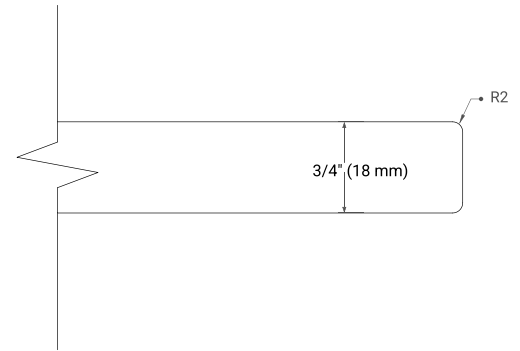

White Grey

FRONT VIEW

SIDE VIEW

PLAN VIEW

49" SINGLE OVAL SINK COUNTERTOP WITH 0.75 IN. THICKNESS

OVERALL DIMENSIONS

49" W x 22" D x 0.75" H

COUNTERTOP OPTIONS

Carrara Marble

FEATURES

- Solid countertop with mitered edges & seams
- Undermount white oval sink
- Pre-drilled for 8" widespread faucet

INCLUDED

- Countertop
- Matching Backsplash
- Oval Sink

COUNTERTOP PLAN VIEW

EDGE SIDE VIEW

THREE DIMENSIONAL COUNTERTOP VIEW