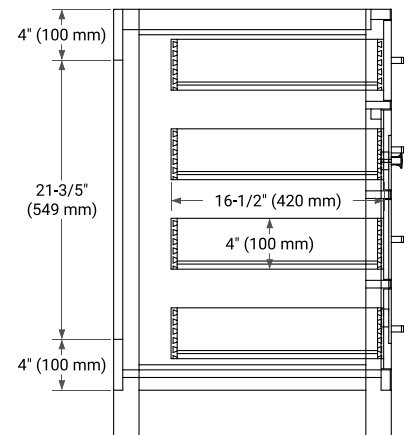

48" SINGLE SINK BASE CABINET

BASE CABINET DIMENSIONS

48" W x 21.5" D x 33.5" H

FEATURES

- Solid wood frame with engineered wood panels
- Dovetail drawers and joints
- Soft closing doors & drawers

HARDWARE FINISHES*

White Grey

FRONT VIEW

SIDE VIEW

PLAN VIEW

49" SINGLE OVAL SINK COUNTERTOP WITH 0.75 IN. THICKNESS

OVERALL DIMENSIONS

49" W x 22" D x 0.75" H

COUNTERTOP OPTIONS

Carrara Marble

FEATURES

- Solid countertop with mitered edges & seams
- Undermount white oval sink
- Pre-drilled for 8" widespread faucet

INCLUDED

- Countertop
- Matching Backsplash
- Oval Sink

COUNTERTOP PLAN VIEW

EDGE SIDE VIEW

THREE DIMENSIONAL COUNTERTOP VIEW