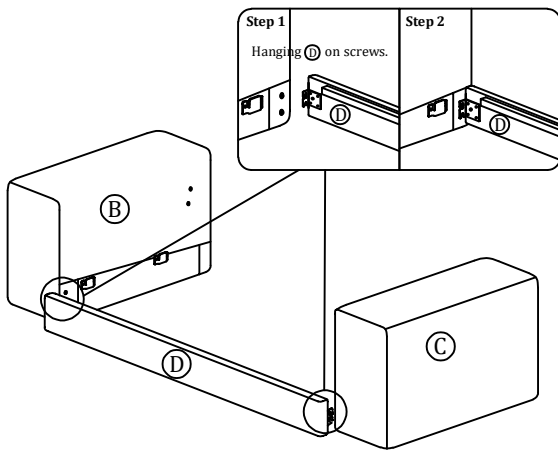

Assembly Instruction of Sofa

Hardware parts

Structural accessories

Main structure accessories

B 1pc
Armrest(L)

C 1pc
Armrest(R)

D 1pc
Front bezel

E 1pc
Iron pipe

G 1pc
Seat frame

H 1pc
Back frame

J 2pcs
Seat foam

K 1pc
Seat pad cover

M 2pcs
Back foam

Y 2pcs
Back cover

Assembly Instruction of Sofa

Step 1

Attention!

Take out of the accessories from the bottom of B and C.

Step 2

- | | | |
|---|---|----|
| c | └ | x1 |
| e | ┆ | x4 |
| a | ⊙ | x4 |

Step 3

Step 4

- | | | |
|---|---|----|
| c | └ | x1 |
| b | ┆ | x8 |
| a | ⊙ | x8 |
| ① | ┆ | x4 |