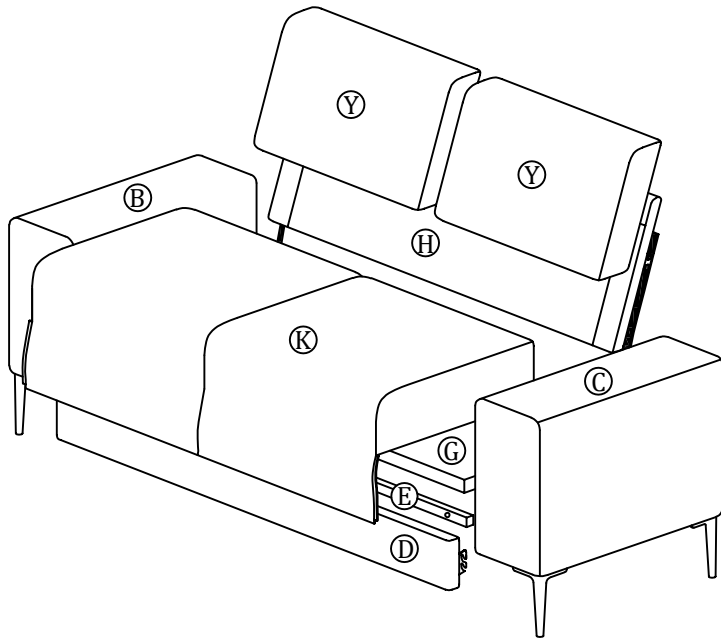

Assembly Instruction of Sofa