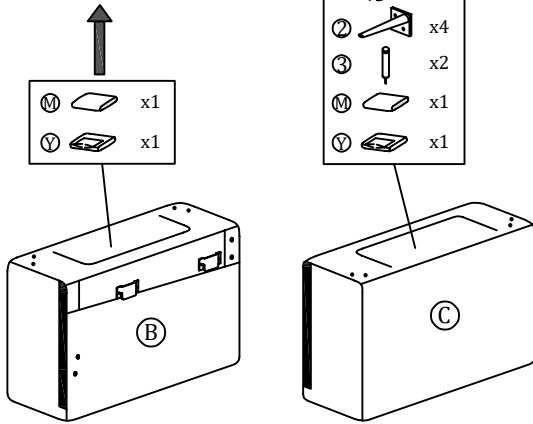

Assembly Instruction of Sofa

Hardware parts

Structural accessories

Main structure accessories

B 1pc
Armrest(L)

C 1pc
Armrest(R)

D 1pc
Front bezel

E 1pc
Iron pipe

G 1pc
Seat frame

H 1pc
Back frame

J 2pcs
Seat foam

K 1pc
Seat pad cover

M 2pcs
Back foam

Y 2pcs
Back cover

Assembly Instruction of Sofa

Step 1

Attention!

Take out of the accessories from the bottom of B and C.

Step 2

- | | | |
|---|---|----|
| c | └ | x1 |
| e | ┆ | x4 |
| a | ⊙ | x4 |

Step 3

Step 4

- | | | |
|---|---|----|
| c | └ | x1 |
| b | ┆ | x8 |
| a | ⊙ | x8 |
| ① | ┆ | x4 |