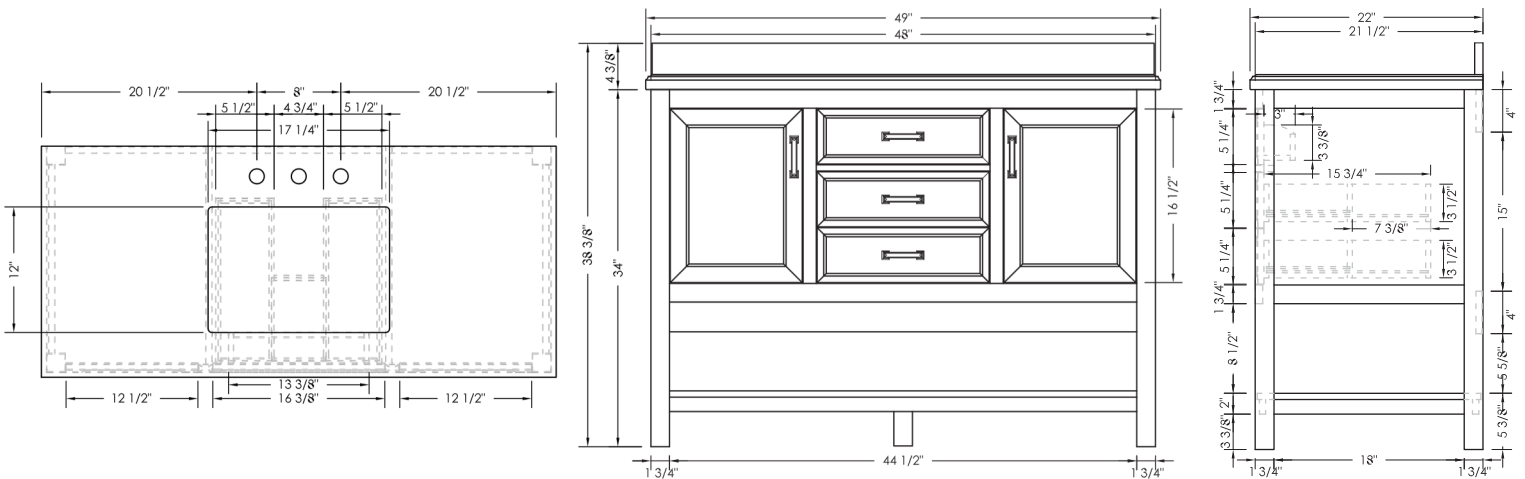

DESIGN ELEMENT

AFFINITY 49" VANITY COMBO

Supplier Model# AF-49-WHI

Assembled combo includes:
Vanity and Carrara marble top, with a
pre-attached rectangular undermount sink and
optional 4" backsplash

White finish

Overall Dimensions: 49" x 22" x 38-3/8"H

All dimensions are subject to change and variation without notice.