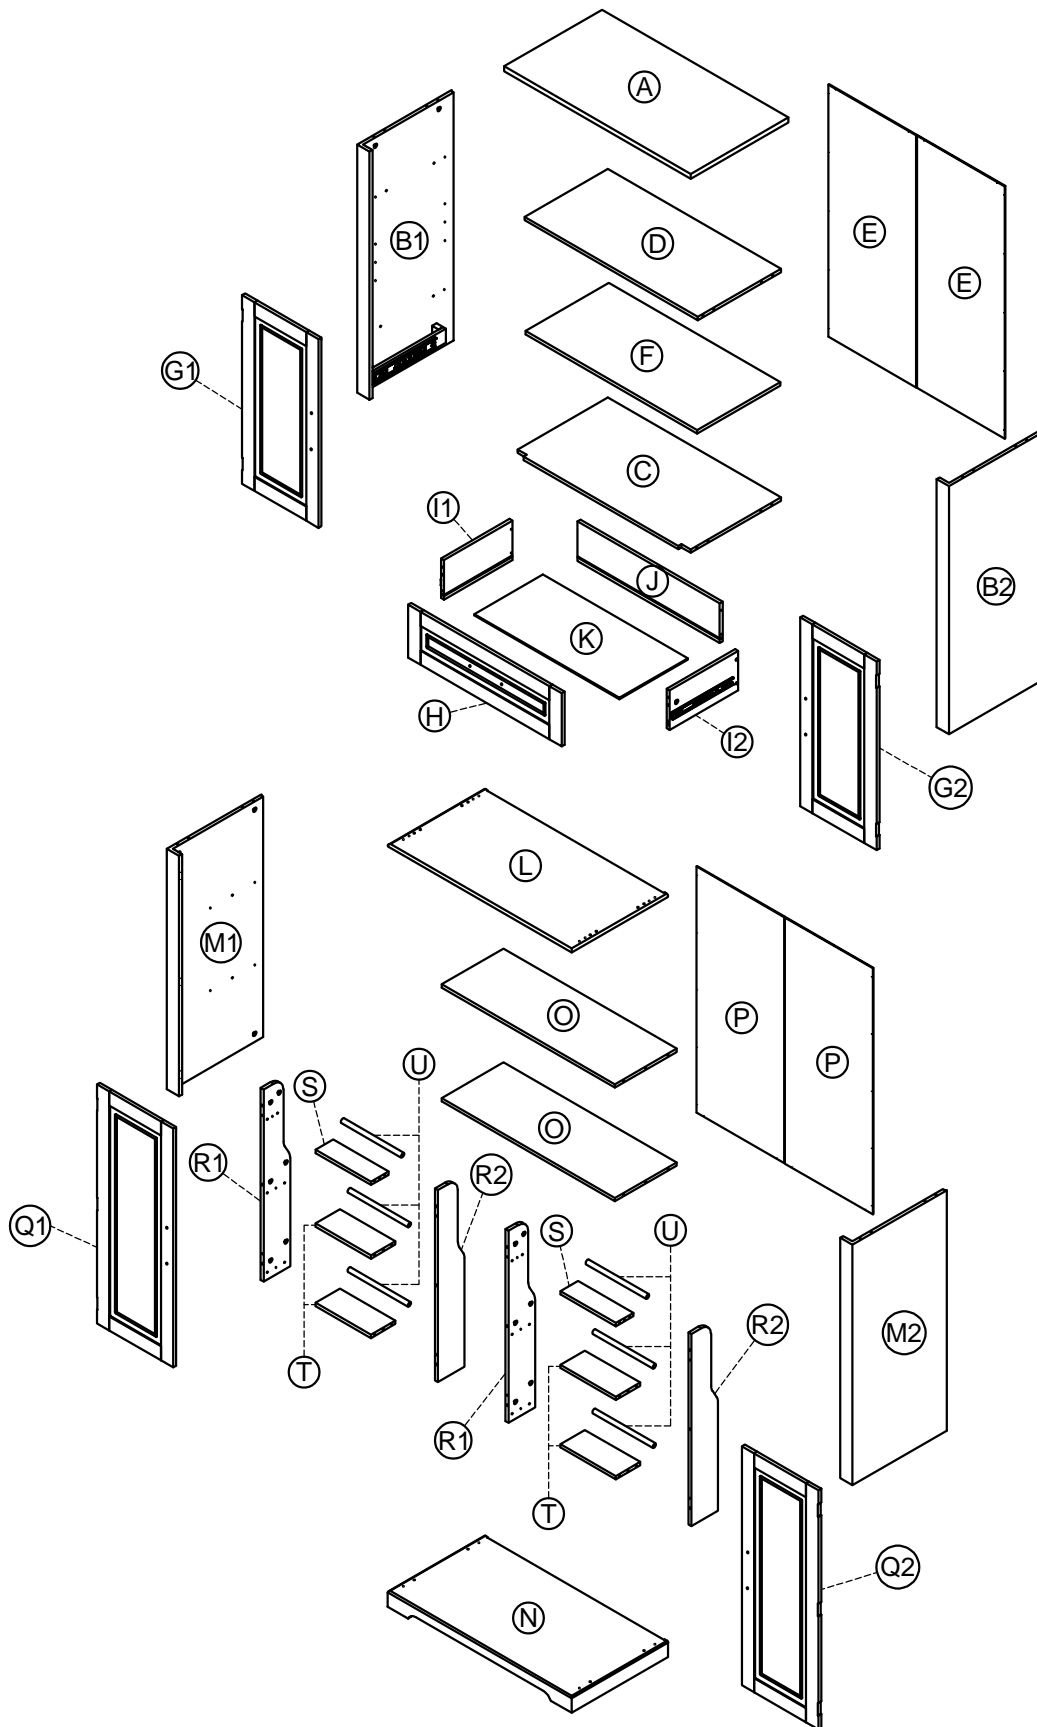

ASSEMBLY INSTRUCTION

Storage Cabinet

ASSEMBLY INSTRUCTION

PACKAGE CONTENTS

Ⓐ x 1

Top Panel

Ⓔ1 x 1

Upper Left Door

Ⓑ1 x 1

Upper Left Side Board

Ⓔ2 x 1

Upper Right Door

Ⓑ2 x 1

Upper Right Side Board

Ⓕ x 1

Drawer Front Panel