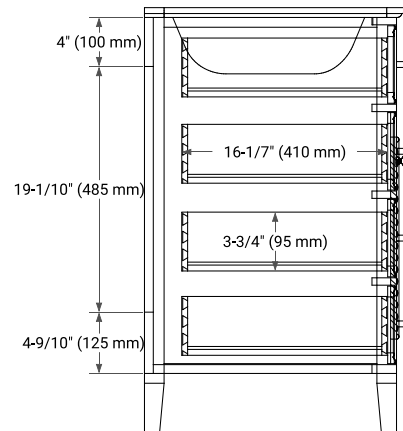

54" SINGLE SINK BASE CABINET

BASE CABINET DIMENSIONS

54" W x 21.5" D x 33.5" H

FEATURES

- Solid wood frame & plywood panels
- Dovetail drawers and joints
- Soft closing doors & drawers

HARDWARE FINISHES

Brushed Nickel Satin Brass Matte Black Polished Chrome

AVAILABLE COLORS

White Grey

FRONT VIEW

SIDE VIEW

PLAN VIEW

55" SINGLE OVAL SINK COUNTERTOP WITH 1.5 IN. THICKNESS

OVERALL DIMENSIONS

55" W x 22" D x 1.5" H

COUNTERTOP PLAN VIEW

EDGE SIDE VIEW

THREE DIMENSIONAL COUNTERTOP VIEW