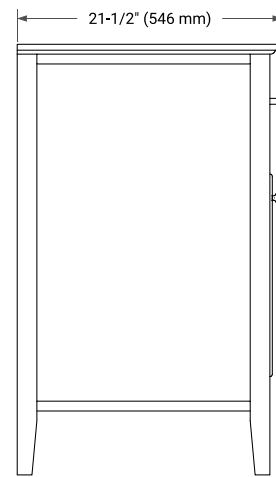

54" SINGLE SINK BASE CABINET

BASE CABINET DIMENSIONS

54" W x 21.5" D x 33.5" H

FEATURES

- Solid wood frame & plywood panels
- Dovetail drawers and joints
- Soft closing doors & drawers

HARDWARE FINISHES

Brushed Nickel Satin Brass Matte Black Polished Chrome

AVAILABLE COLORS

White Grey

FRONT VIEW

SIDE VIEW

PLAN VIEW

55" SINGLE OVAL SINK COUNTERTOP WITH 1.5 IN. THICKNESS

OVERALL DIMENSIONS

55" W x 22" D x 1.5" H

COUNTERTOP OPTIONS

Carrara Marble

White Quartz

FEATURES

- Solid countertop with mitered edges & seams
- Undermount white oval sink
- Pre-drilled for 8" widespread faucet

INCLUDED

- Countertop
- Matching Backsplash
- Oval Sink

COUNTERTOP PLAN VIEW

EDGE SIDE VIEW

THREE DIMENSIONAL COUNTERTOP VIEW