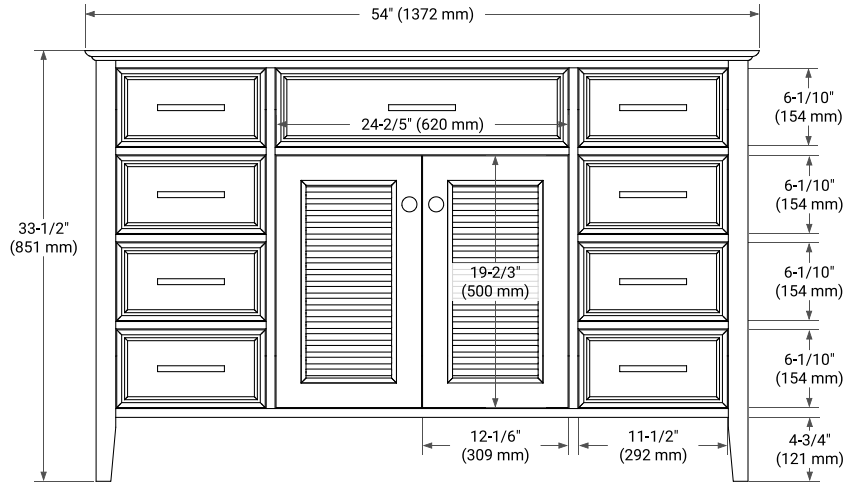

54" SINGLE SINK BASE CABINET

BASE CABINET DIMENSIONS

54" W x 21.5" D x 33.5" H

FEATURES

- Solid wood frame & plywood panels
- Dovetail drawers and joints
- Soft closing doors & drawers

HARDWARE FINISHES

Brushed Nickel Satin Brass Matte Black Polished Chrome

AVAILABLE COLORS

White Grey

FRONT VIEW

SIDE VIEW

PLAN VIEW

55" SINGLE OVAL SINK COUNTERTOP WITH 1.5 IN. THICKNESS

OVERALL DIMENSIONS

55" W x 22" D x 1.5" H

COUNTERTOP OPTIONS

Carrara Marble

White Quartz

FEATURES

- Solid countertop with mitered edges & seams
- Undermount white oval sink
- Pre-drilled for 8" widespread faucet

INCLUDED

- Countertop
- Matching Backsplash
- Oval Sink

COUNTERTOP PLAN VIEW

EDGE SIDE VIEW

THREE DIMENSIONAL COUNTERTOP VIEW