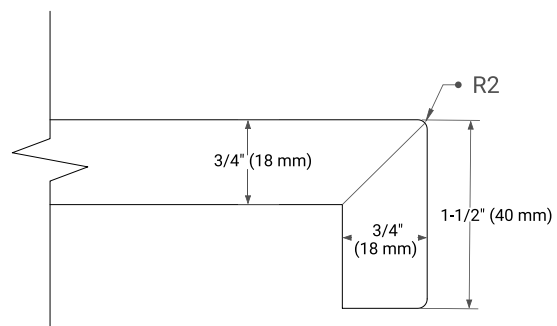

AVAILABLE COLORS

White Grey

FRONT VIEW

SIDE VIEW

PLAN VIEW

55" SINGLE OVAL SINK COUNTERTOP WITH 1.5 IN. THICKNESS

OVERALL DIMENSIONS

55" W x 22" D x 1.5" H

COUNTERTOP OPTIONS

Carrara Marble

White Quartz

FEATURES

- Solid countertop with mitered edges & seams
- Undermount white oval sink
- Pre-drilled for 8" widespread faucet

INCLUDED

- Countertop
- Matching Backsplash
- Oval Sink

COUNTERTOP PLAN VIEW

EDGE SIDE VIEW

THREE DIMENSIONAL COUNTERTOP VIEW