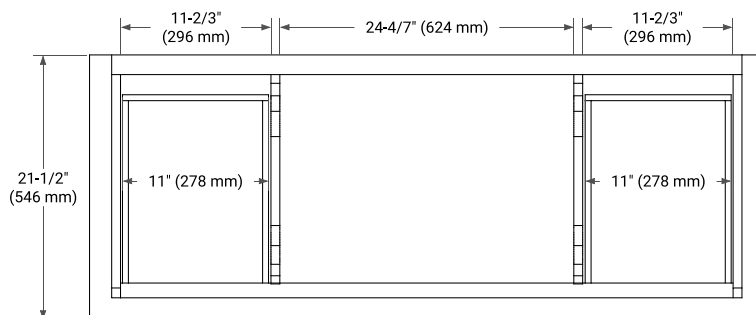

54" SINGLE SINK BASE CABINET

BASE CABINET DIMENSIONS

54" W x 21.5" D x 33.5" H

FEATURES

- Solid wood frame & plywood panels
- Dovetail drawers and joints
- Soft closing doors & drawers

HARDWARE FINISHES

Brushed Nickel Satin Brass Matte Black Polished Chrome

AVAILABLE COLORS

White Grey

FRONT VIEW

SIDE VIEW

PLAN VIEW

55" SINGLE OVAL SINK COUNTERTOP WITH 1.5 IN. THICKNESS

OVERALL DIMENSIONS

55" W x 22" D x 1.5" H

COUNTERTOP PLAN VIEW

EDGE SIDE VIEW

THREE DIMENSIONAL COUNTERTOP VIEW