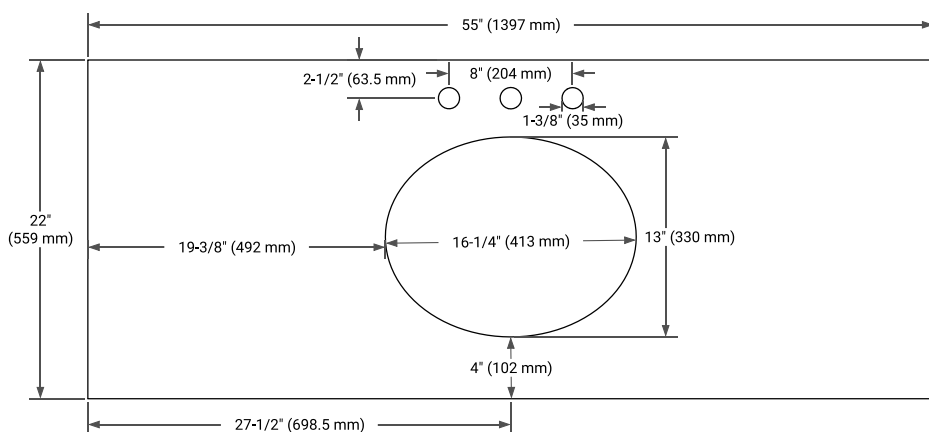

54" SINGLE SINK BASE CABINET

BASE CABINET DIMENSIONS

54" W x 21.5" D x 33.5" H

FEATURES

- Solid wood frame & plywood panels
- Dovetail drawers and joints
- Soft closing doors & drawers

HARDWARE FINISHES

Brushed Nickel Satin Brass Matte Black Polished Chrome

AVAILABLE COLORS

White Grey

FRONT VIEW

SIDE VIEW

PLAN VIEW

55" SINGLE OVAL SINK COUNTERTOP WITH 1.5 IN. THICKNESS

OVERALL DIMENSIONS

55" W x 22" D x 1.5" H

COUNTERTOP OPTIONS

Carrara Marble

White Quartz

FEATURES

- Solid countertop with mitered edges & seams
- Undermount white oval sink
- Pre-drilled for 8" widespread faucet

INCLUDED

- Countertop
- Matching Backsplash
- Oval Sink

COUNTERTOP PLAN VIEW

EDGE SIDE VIEW

THREE DIMENSIONAL COUNTERTOP VIEW