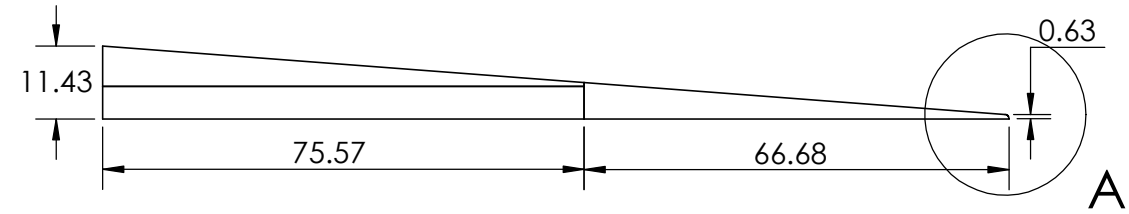

DETAIL A
SCALE 1 : 2

PROPRIETARY:
THE INFORMATION CONTAINED IN THIS DRAWING IS THE SOLE PROPERTY OF **SAFEPATH PRODUCTS**. ANY REPRODUCTION IN PART OR AS A WHOLE WITHOUT THE WRITTEN PERMISSION OF SAFEPATH PRODUCTS IS PROHIBITED.

CONTACTS:
SafePath Products:
1 800 497 2003
Support:
info@safepathproducts.com
Sales:
quote@safepathproducts.com

RAMP MODEL:		SRR 2450
RAMP HEIGHT:		11.43 CM
LAST UPDATE:	11/12/20	UNLESS OTHERWISE SPECIFIED: DIMENSIONS ARE IN CENTIMETERS