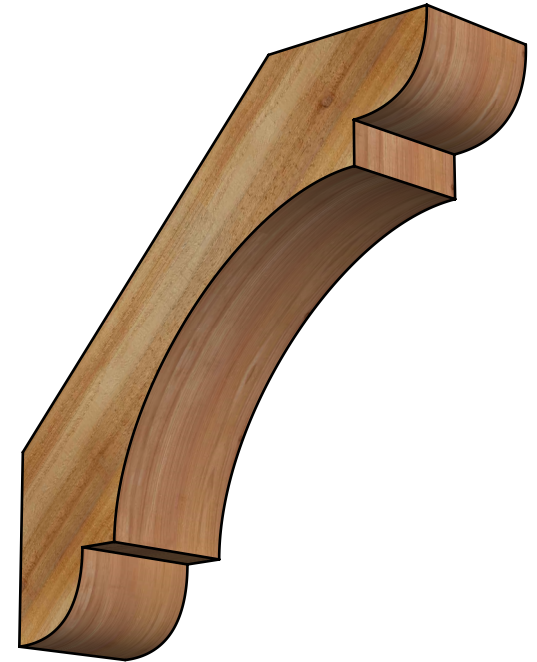

BRC06X22X22OLY00RWR

6"W X 22"D X 22"H OLYMPIC ROUGH SAWN BRACE, WESTERN RED CEDAR

SIDE

FRONT

EKENA MILLWORK
 2300 WEST MAIN ST.
 CLARKSVILLE, TX 75426
 TOLL FREE: 866-607-0453
 WWW.EKENAMILLWORK.COM

NOTES

1. INSTALLATION TO BE COMPLETED IN ACCORDANCE WITH MANUFACTURER'S SPECIFICATIONS.
2. DRAWING MAY NOT BE TO SCALE
3. THIS DRAWING IS INTENDED FOR DESIGN AND PLANNING PURPOSES ONLY.
4. ALL INFORMATION CONTAINED HEREIN WAS CURRENT AT THE TIME OF DEVELOPMENT BUT MUST BE REVIEWED AND APPROVED BY THE PRODUCT MANUFACTURER TO BE CONSIDERED ACCURATE.
5. PRODUCTS ARE NOT KILN DRIED. THIS ITEM IS UNIQUE AND WILL CONTAIN THE NATURAL VARIATIONS THAT THE WOOD SPECIES OFFERS. THIS MAY RESULT IN VARIATIONS UP TO 1/4"