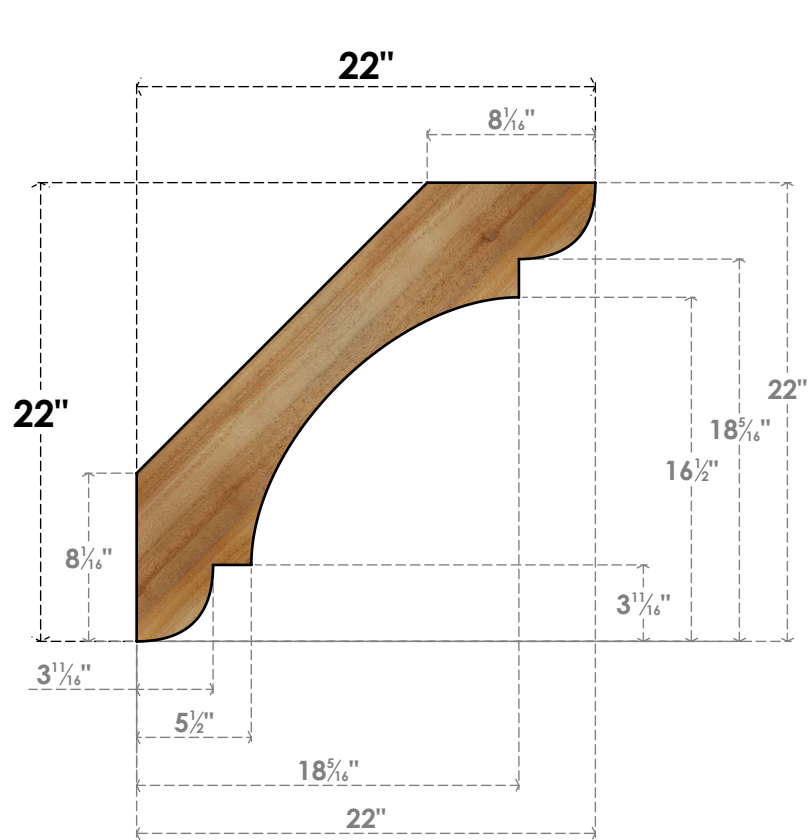

BRC06X22X22OLY00RWR

6"W X 22"D X 22"H OLYMPIC ROUGH SAWN BRACE, WESTERN RED CEDAR

SIDE

FRONT

EKENA MILLWORK
 2300 WEST MAIN ST.
 CLARKSVILLE, TX 75426
 TOLL FREE: 866-607-0453
 WWW.EKENAMILLWORK.COM

NOTES

1. INSTALLATION TO BE COMPLETED IN ACCORDANCE WITH MANUFACTURER'S SPECIFICATIONS.
2. DRAWING MAY NOT BE TO SCALE
3. THIS DRAWING IS INTENDED FOR DESIGN AND PLANNING PURPOSES ONLY.
4. ALL INFORMATION CONTAINED HEREIN WAS CURRENT AT THE TIME OF DEVELOPMENT BUT MUST BE REVIEWED AND APPROVED BY THE PRODUCT MANUFACTURER TO BE CONSIDERED ACCURATE.
5. PRODUCTS ARE NOT KILN DRIED. THIS ITEM IS UNIQUE AND WILL CONTAIN THE NATURAL VARIATIONS THAT THE WOOD SPECIES OFFERS. THIS MAY RESULT IN VARIATIONS UP TO 1/4"