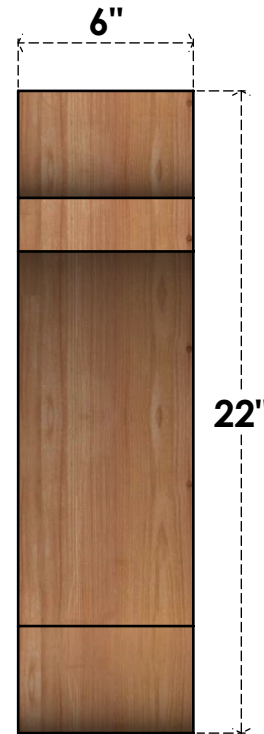

BRC06X22X22OLY00RWR

6"W X 22"D X 22"H OLYMPIC ROUGH SAWN BRACE, WESTERN RED CEDAR

SIDE

FRONT

EKENA MILLWORK
 2300 WEST MAIN ST.
 CLARKSVILLE, TX 75426
 TOLL FREE: 866-607-0453
 WWW.EKENAMILLWORK.COM

NOTES

1. INSTALLATION TO BE COMPLETED IN ACCORDANCE WITH MANUFACTURER'S SPECIFICATIONS.
2. DRAWING MAY NOT BE TO SCALE
3. THIS DRAWING IS INTENDED FOR DESIGN AND PLANNING PURPOSES ONLY.
4. ALL INFORMATION CONTAINED HEREIN WAS CURRENT AT THE TIME OF DEVELOPMENT BUT MUST BE REVIEWED AND APPROVED BY THE PRODUCT MANUFACTURER TO BE CONSIDERED ACCURATE.
5. PRODUCTS ARE NOT KILN DRIED. THIS ITEM IS UNIQUE AND WILL CONTAIN THE NATURAL VARIATIONS THAT THE WOOD SPECIES OFFERS. THIS MAY RESULT IN VARIATIONS UP TO 1/4"