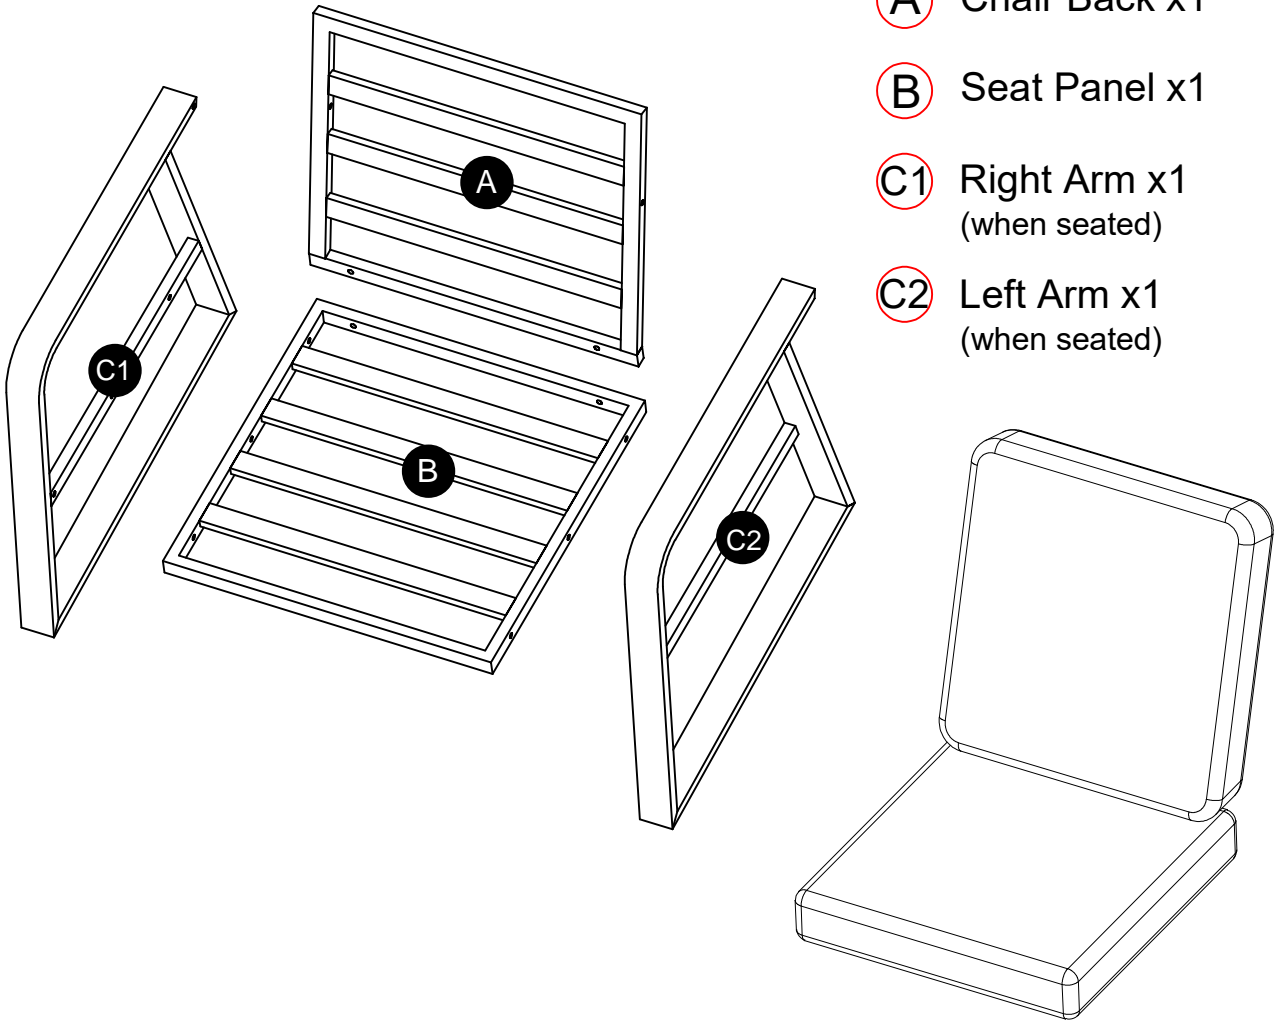

If you have purchased a patio conversation set, the packages may arrive at different times. For detailed tracking information, please contact us.

Assembly Video

PARTS LIST

(Fixed Chair)

A Chair Back x1

B Seat Panel x1