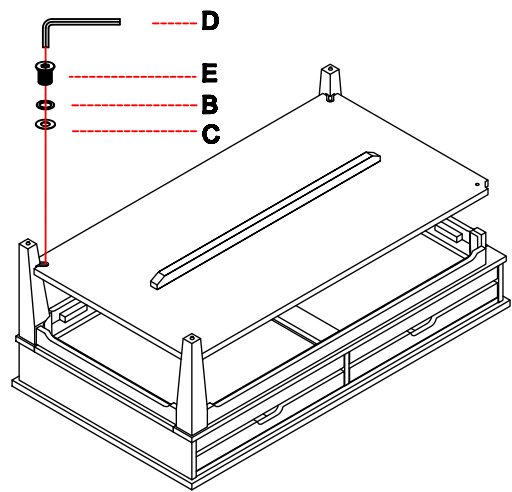

ASSEMBLY INSTRUCTION

SMALL COCKTAIL

STEP 1

STEP 2

STEP 3

STEP 4

**DO NOT TIGHTEN SCREWS
UNTIL COMPLETELY ASSEMBLED**

Item	Sketch	Description	Qty
A		Bolt 1/4"x2-1/4"	4 PCS
B		Lock Washer 1/4"	8 PCS
C		Flat Washer 1/4"x16mm	8 PCS
D		Allen Wrench 1/4"	1 PC
E		Bolt 1/4"x5/8"	4 PCS
F		Bolt 1/4"x5/8"	4 PCS
G		Shelf bracket	4 PCS