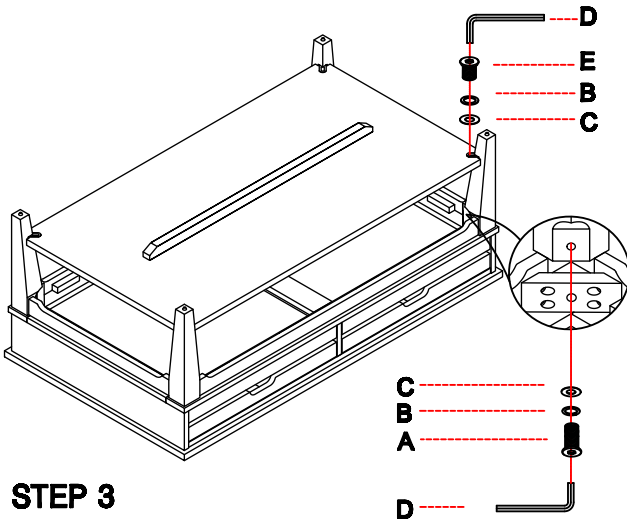

ASSEMBLY INSTRUCTION

SMALL COCKTAIL

STEP 1

STEP 2

STEP 3

STEP 4

**DO NOT TIGHTEN SCREWS
UNTIL COMPLETELY ASSEMBLED**

Item	Sketch	Description	Qty
A		Bolt 1/4"x2-1/4"	4 PCS
B		Lock Washer 1/4"	8 PCS
C		Flat Washer 1/4"x16mm	8 PCS
D		Allen Wrench 1/4"	1 PC
E		Bolt 1/4"x5/8"	4 PCS
F		Bolt 1/4"x5/8"	4 PCS
G		Shelf bracket	4 PCS