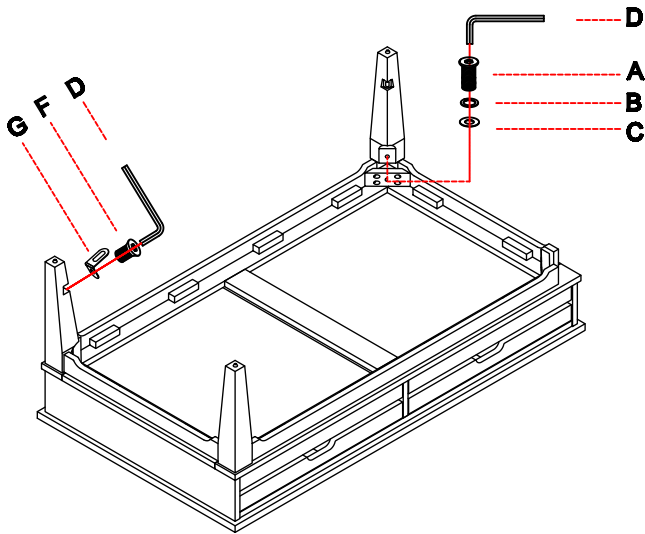

ASSEMBLY INSTRUCTION

SMALL COCKTAIL

STEP 1

STEP 2

STEP 3

STEP 4

**DO NOT TIGHTEN SCREWS
UNTIL COMPLETELY ASSEMBLED**

Item	Sketch	Description	Qty
A		Bolt 1/4"x2-1/4"	4 PCS
B		Lock Washer 1/4"	8 PCS
C		Flat Washer 1/4"x16mm	8 PCS
D		Allen Wrench 1/4"	1 PC
E		Bolt 1/4"x5/8"	4 PCS
F		Bolt 1/4"x5/8"	4 PCS
G		Shelf bracket	4 PCS