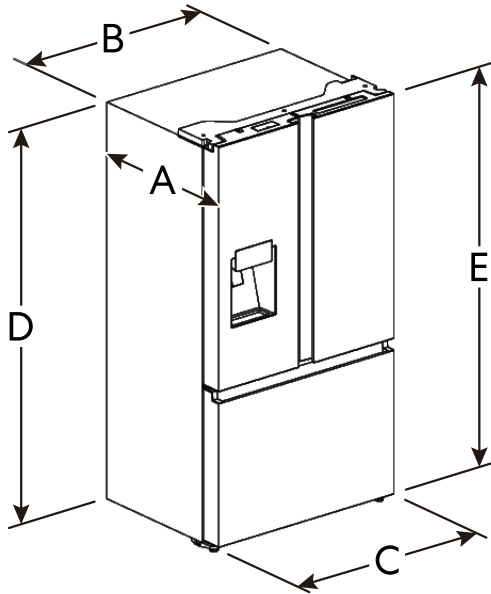

COS-FDR223GWSS

Item	Dimension/Clearance	COS-FDR223GWSS
A	Depth without Handle	28 3/4" (73.0 cm)
B	Width of Case	35 3/4" (90.8 cm)
C	Width of Door Frame	36" (91.4 cm)
D	Height to Top of Case	68" (172.8 cm)
E	Height to Top of Door Hinge	70 1/4" (178.5 cm)
F	Back Clearance	2" (5 cm)
G	Depth without Door	24" (61.0 cm)
H	Depth with Handle	30 3/4" (78.1 cm)
I	Depth with Freezer Drawer Fully Open	44 5/16" (112.6 cm)
J	Depth with Door Open 90°	43 5/8" (110.8 cm)
K	Width with Door Fully Open	60 7/16" (153.5 cm)