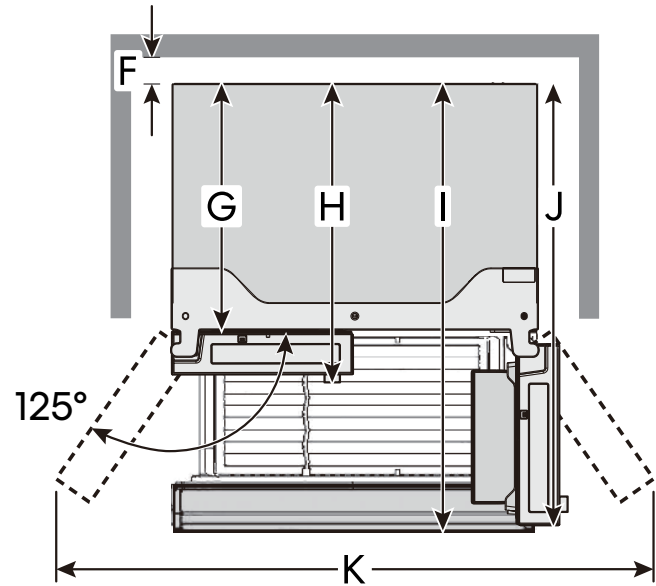

COS-FDR223GWSS

Item	Dimension/Clearance	COS-FDR223GWSS
A	Depth without Handle	28 3/4" (73.0 cm)
B	Width of Case	35 3/4" (90.8 cm)
C	Width of Door Frame	36" (91.4 cm)
D	Height to Top of Case	68" (172.8 cm)
E	Height to Top of Door Hinge	70 1/4" (178.5 cm)
F	Back Clearance	2" (5 cm)
G	Depth without Door	24" (61.0 cm)
H	Depth with Handle	30 3/4" (78.1 cm)
I	Depth with Freezer Drawer Fully Open	44 5/16" (112.6 cm)
J	Depth with Door Open 90°	43 5/8" (110.8 cm)
K	Width with Door Fully Open	60 7/16" (153.5 cm)