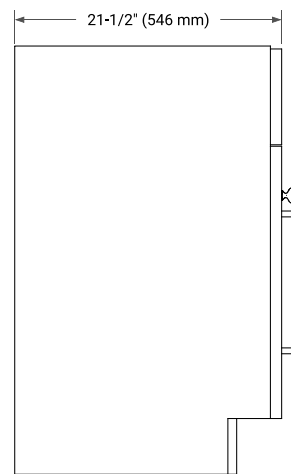

36" LEFT OFFSET CABINET

BASE CABINET DIMENSIONS

36" W x 21.5" D x 34.5" H

FEATURES

- Solid wood frame & plywood panels
- Dovetail drawers and joints
- Soft closing doors & drawers

HARDWARE FINISHES*

Brushed Nickel Satin Brass Matte Black Polished Chrome

PLAN VIEW

37" LEFT OVAL SINK COUNTERTOP WITH 1.5 IN. THICKNESS

OVERALL DIMENSIONS

37" W x 22" D x 1.5" H

COUNTERTOP OPTIONS

Carrara Marble

White Quartz

FEATURES

- Solid countertop with mitered edges & seams
- Undermount white oval sink
- Pre-drilled for 8" widespread faucet

INCLUDED

- Countertop
- Matching Backsplash
- Oval Sink

COUNTERTOP PLAN VIEW

EDGE SIDE VIEW

THREE DIMENSIONAL COUNTERTOP VIEW