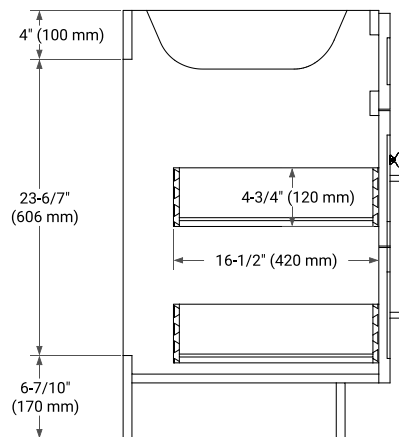

36" LEFT OFFSET CABINET

BASE CABINET DIMENSIONS

36" W x 21.5" D x 34.5" H

FEATURES

- Solid wood frame & plywood panels
- Dovetail drawers and joints
- Soft closing doors & drawers

HARDWARE FINISHES*

Brushed Nickel Satin Brass Matte Black Polished Chrome

PLAN VIEW

37" LEFT OVAL SINK COUNTERTOP WITH 1.5 IN. THICKNESS

OVERALL DIMENSIONS

37" W x 22" D x 1.5" H

COUNTERTOP OPTIONS

Carrara Marble

White Quartz

FEATURES

- Solid countertop with mitered edges & seams
- Undermount white oval sink
- Pre-drilled for 8" widespread faucet

INCLUDED

- Countertop
- Matching Backsplash
- Oval Sink

COUNTERTOP PLAN VIEW

EDGE SIDE VIEW

THREE DIMENSIONAL COUNTERTOP VIEW