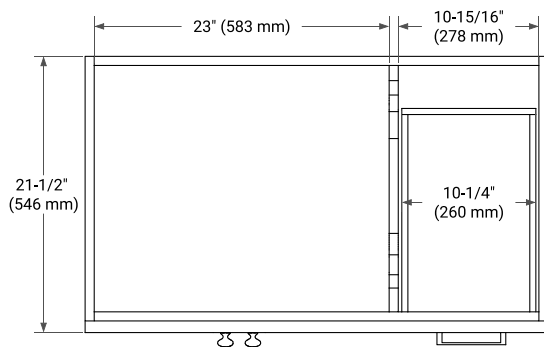

36" LEFT OFFSET CABINET

BASE CABINET DIMENSIONS

36" W x 21.5" D x 34.5" H

FEATURES

- Solid wood frame & plywood panels
- Dovetail drawers and joints
- Soft closing doors & drawers

HARDWARE FINISHES*

Brushed Nickel Satin Brass Matte Black Polished Chrome

PLAN VIEW

37" LEFT OVAL SINK COUNTERTOP WITH 1.5 IN. THICKNESS

OVERALL DIMENSIONS

37" W x 22" D x 1.5" H

COUNTERTOP OPTIONS

Carrara Marble

White Quartz

FEATURES

- Solid countertop with mitered edges & seams
- Undermount white oval sink
- Pre-drilled for 8" widespread faucet

INCLUDED

- Countertop
- Matching Backsplash
- Oval Sink

COUNTERTOP PLAN VIEW

EDGE SIDE VIEW

THREE DIMENSIONAL COUNTERTOP VIEW