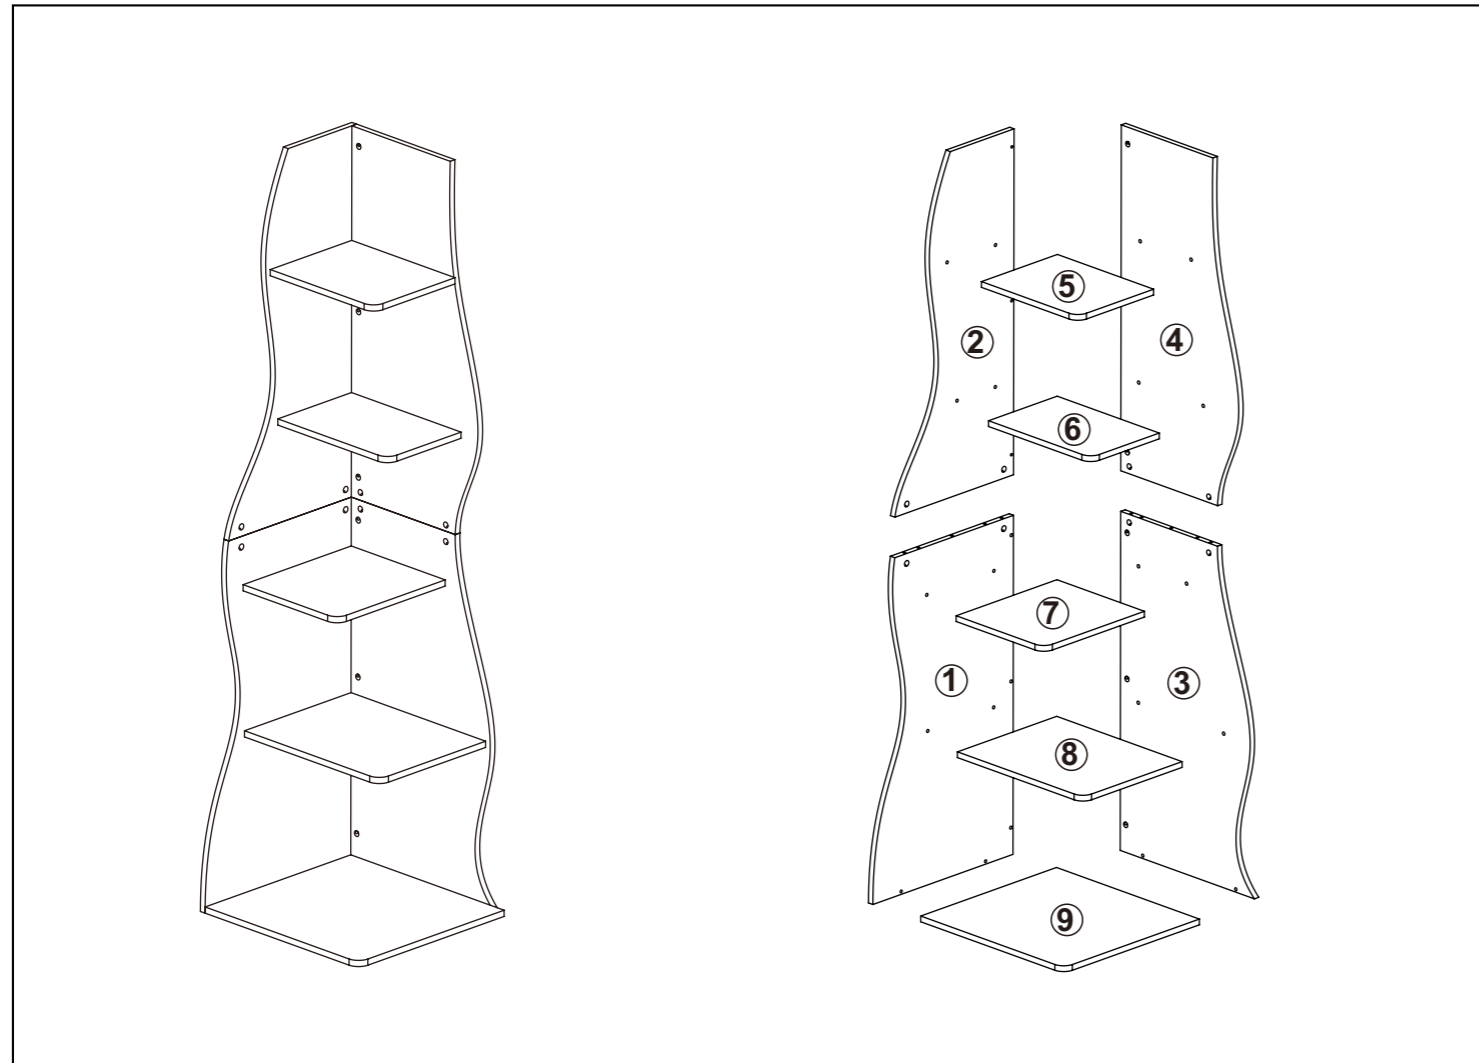

### Trouble shooting:

We control manufacturing and distribution ourselves, ensure the quality.

Item Description: Bookcase

Dimension: 48\*48.5\*178cm

Components					
1		1	2		1
3		1	4		1
5		1	6		1
7		1	8		1
9		1			