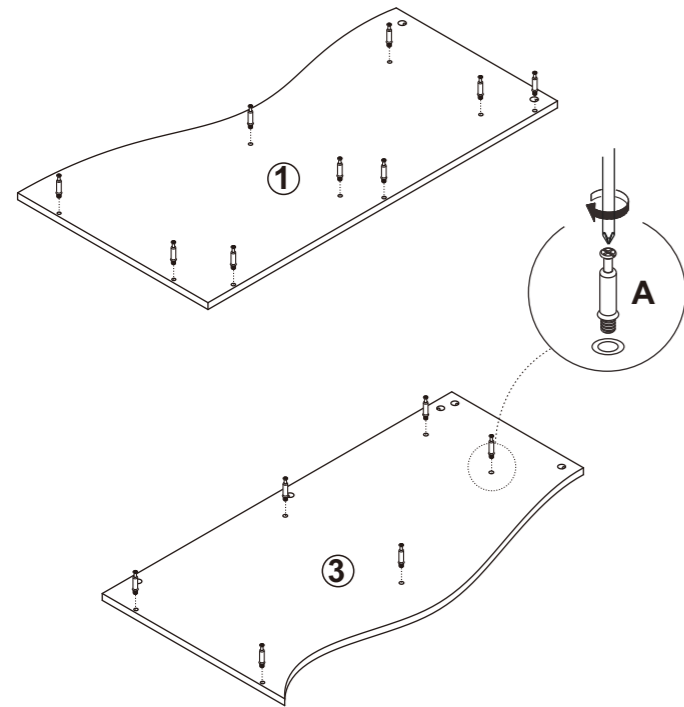

Step 5

A×15

Step 6

B×6

Step 9

B×4

Step 10

F×1

Step 7

B×9

Step 8

Step 11

G×2

Step 12

G×2