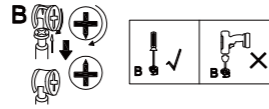

Step 5

A×15

Step 6

B×6

Step 9

B×4

Step 10

F×1

Step 7

B×9

Step 8

Step 11

G×2

Step 12

G×2