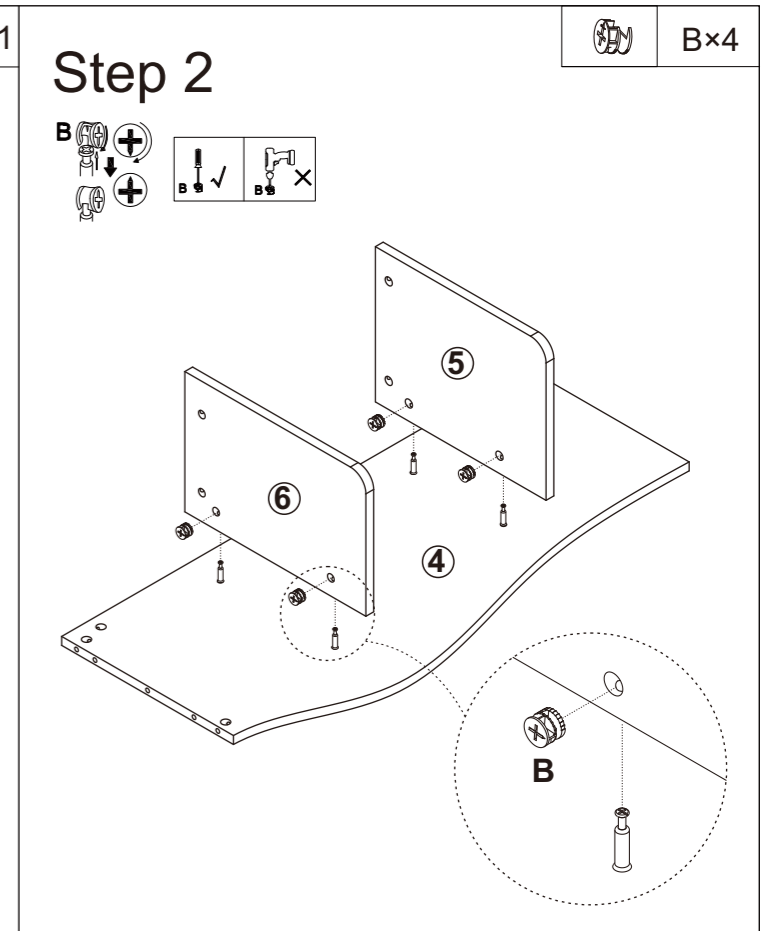

Components					
1		1	2		1
3		1	4		1
5		1	6		1
7		1	8		1
9		1			

Screws&Tools		
A		26pcs
B		34pcs
C		6pcs
D		4pcs
F		1pc
G		2pcs
H		1pc