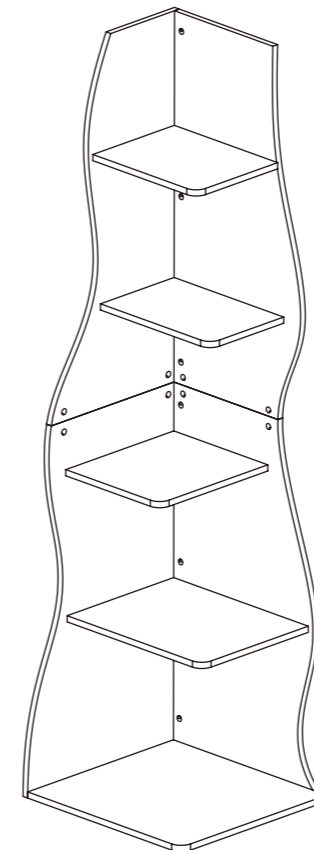

# Bookcase

Dimension: 48\*48.5\*178cm

### Trouble shooting:

We control manufacturing and distribution ourselves, ensure the quality.

Item Description: Bookcase

Dimension: 48\*48.5\*178cm

Components					
1		1	2		1
3		1	4		1
5		1	6		1
7		1	8		1
9		1			