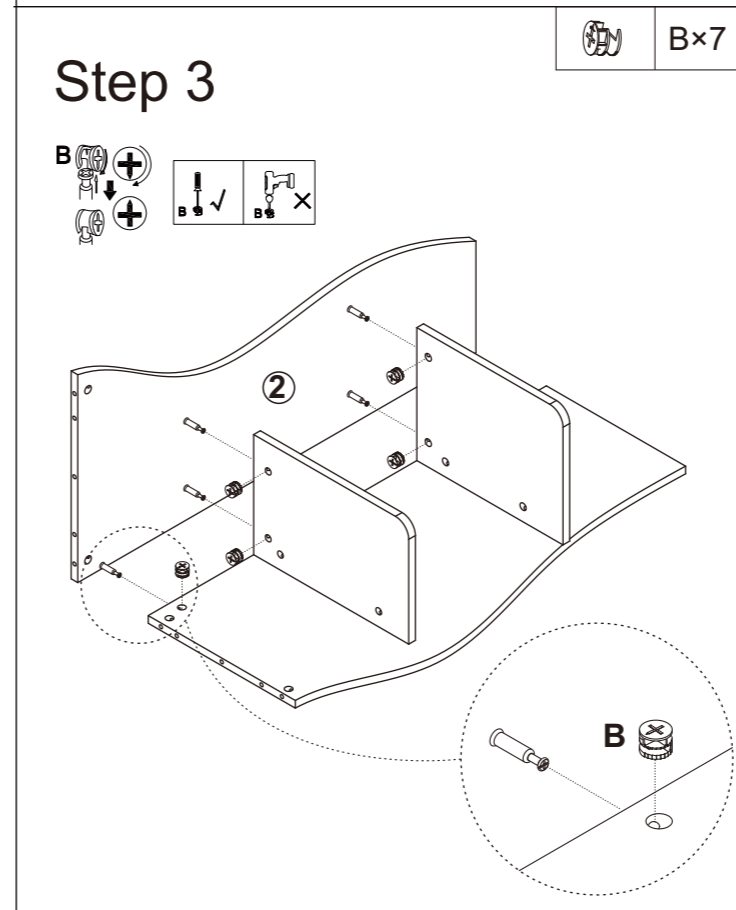

Components					
1		1	2		1
3		1	4		1
5		1	6		1
7		1	8		1
9		1			

Screws&Tools		
A		26pcs
B		34pcs
C		6pcs
D		4pcs
F		1pc
G		2pcs
H		1pc