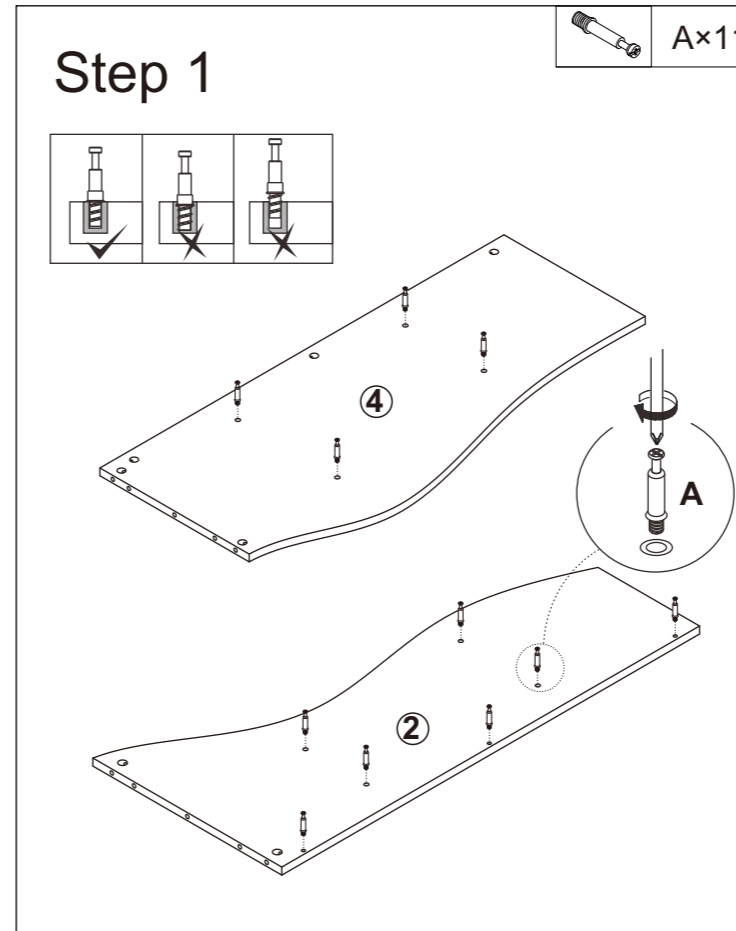

Components					
1		1	2		1
3		1	4		1
5		1	6		1
7		1	8		1
9		1			

Screws&Tools		
A		26pcs
B		34pcs
C		6pcs
D		4pcs
F		1pc
G		2pcs
H		1pc