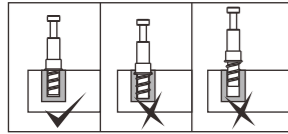

Step 5

A×15

Step 6

B×6

Step 9

B×4

Step 10

F×1

Step 7

B×9

Step 8

Step 11

G×2

Step 12

G×2