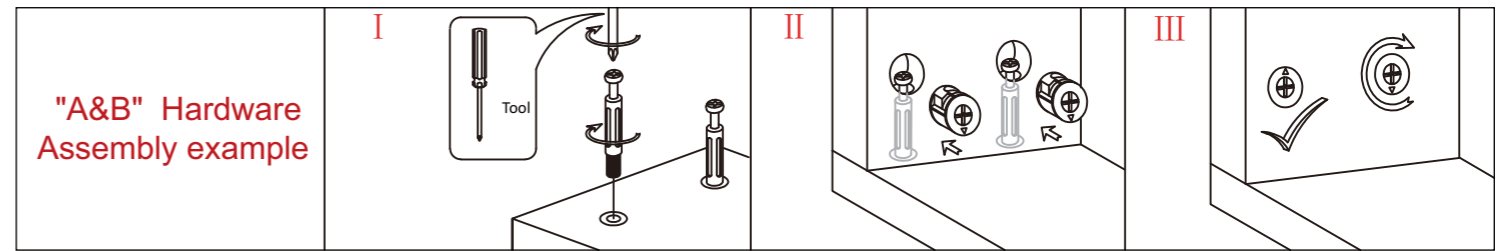

Components					
1		1	2		1
3		1	4		1
5		1	6		1
7		1	8		1
9		1			

Screws&Tools		
A		26pcs
B		34pcs
C		6pcs
D		4pcs
F		1pc
G		2pcs
H		1pc