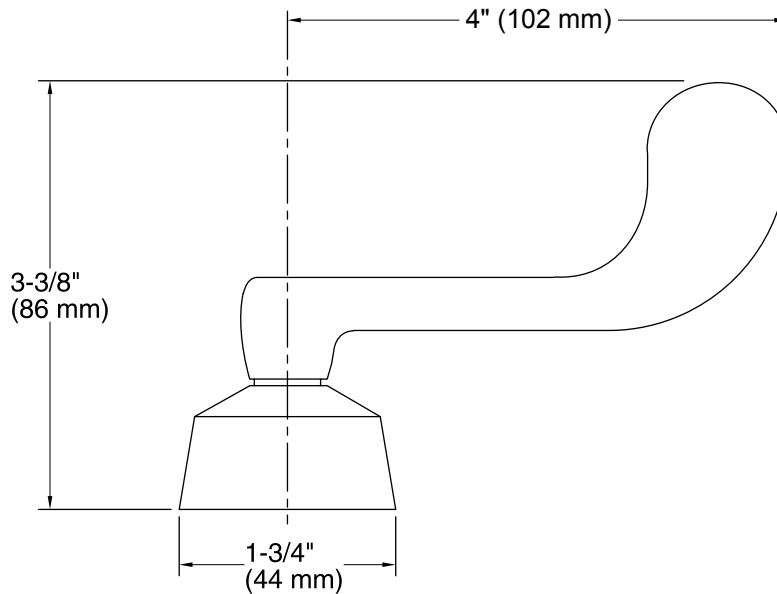

Color	Code	Description
-------	------	-------------

	CP	Polished Chrome
--	----	-----------------

Technical Information

All product dimensions are nominal.

Notes

Install this product according to the installation guide.