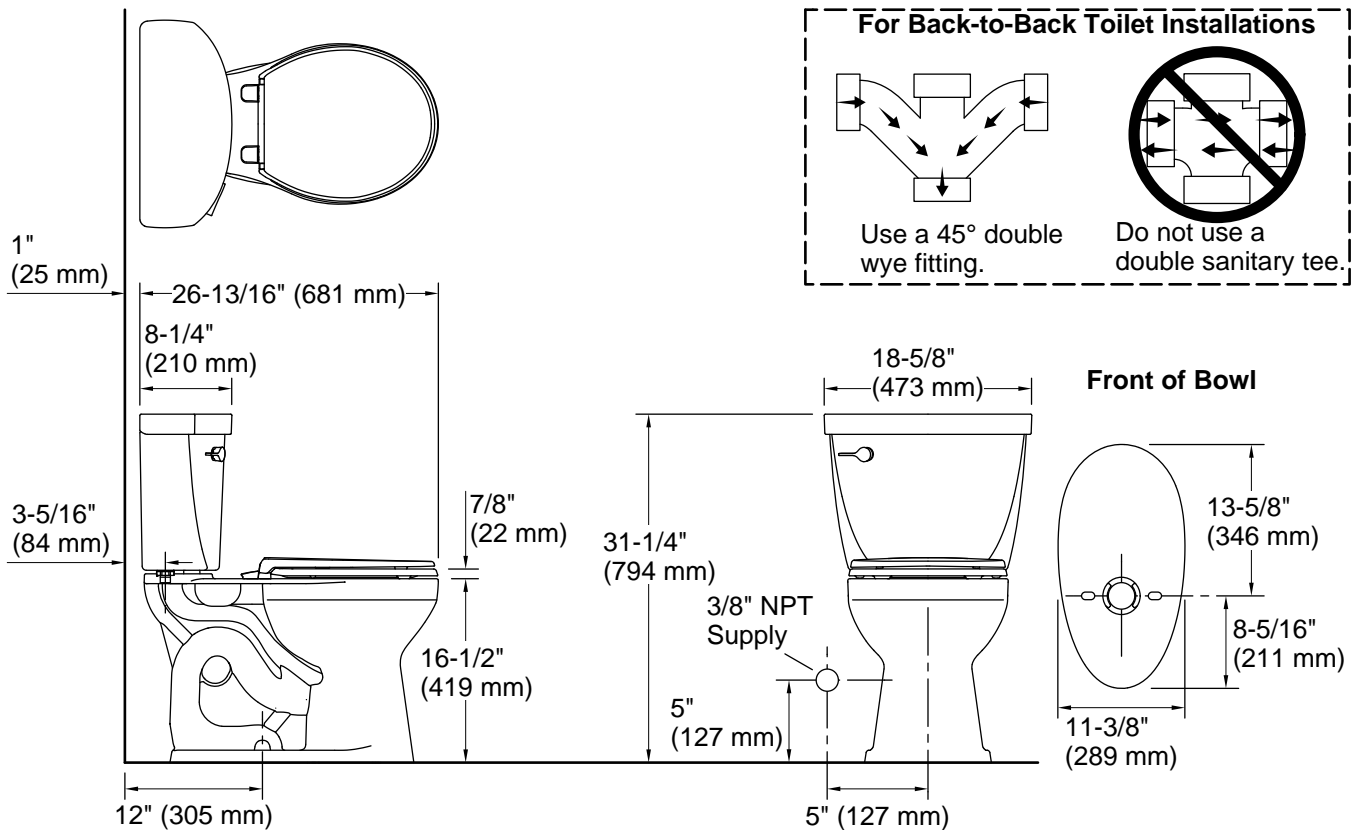

### Features

- Two-piece design
- Round-front bowl offers an ideal solution for smaller bathrooms and powder rooms
- Comfort Height® feature offers chair-height seating that makes sitting down and standing up easier for most adults
- 1.6 gpf (6.0 lpf)
- Left-hand Polished Chrome trip lever
- 2-1/8" (54 mm) fully glazed trapway
- Revolution 360® flushing technology generates a forceful swirling motion to keep the bowl clean longer
- Sanitary guard where bowl and tank meet for ease of cleaning
- CleanCoat™ surface treatment inhibits the growth of water scale and mineral stains for improved ease of cleaning
- Precision-engineered tank, bowl, and trapway create strong siphon during flushing
- AquaPiston® canister optimizes the flow out of the tank, harnessing gravity and the natural powerful reducing cascade of water to increase the power and effectiveness of the flush
- Easy-to-flush canister design requires less force to actuate than a 3" (76 mm) flapper, and has 90% less exposed seal material which resists conditions that cause wear, tear, shrinkage and swelling

### Installation

- Standard 12" (305 mm) rough-in
- Seat and supply line sold separately

### Included Components

- K-31589 Round-front toilet bowl
- K-31614 Toilet tank, 1.6 gpf

ADA CSA B651 OBC

## Technical Information

All product dimensions are nominal.

Toilet type:	Floor-mount
Waste Outlet:	Floor
Bowl shape:	Round-front
Flush type:	Revolution 360, AquaPiston
Trap passageway:	2-1/8" (54 mm)
Water surface size:	8-5/8" x 7-13/16" (218 mm x 198 mm)
Rim to water surface:	6-5/8" (168 mm)
Rough-in:	12" (305 mm)