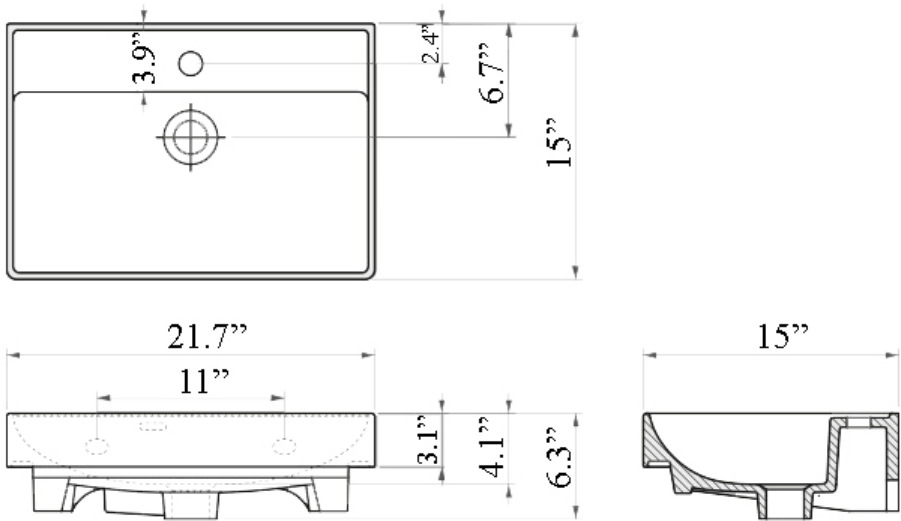

Product Specs Sheets

Cover Page

Nice 55

Features

- Bathroom Sink
- Made of Ceramic
- Glossy White Finish
- With Overflow
- Wall Mount or Drop-In Installation
- With One Faucet Hole

Related Items:

- WSBC 00076 | Push Waste Drain
- WSBC 53922 | Decorative Trap

Finishes:

 Glossy White

SKU# | Options:

- Nice 55.01 WG | Glossy White

Codes & Standards:

- ADA Compliant

Collection Nice	Model Nice 55	Dimensions Metric <i>1 inch = 2.54 cm</i> <i>1 inch = 25.4 mm</i>	 1051 Lea Drive - Collegeville, PA 19426 Tel. 215 513 9400 - Fax 610 831 0215 www.ws bathcollections.com - info@ws bathcollections.com
-----------------------------	---------------------------	---	---

Collection |
Nice

Model |
Nice 55

Dimensions Metric
1 inch = 2.54 cm
1 inch = 25.4 mm

1051 Lea Drive - Collegeville, PA 19426
Tel. 215 513 9400 - Fax 610 831 0215
www.ws bathcollections.com - info@ws bathcollections.com

Separation Rings
To be used with vessel sinks (optional)
WSBC 5398

Under Mount Sinks

Under Mount sink clips
Available at hardware stores

Collection |
Drains & Traps

Model |
Drains & Traps

Dimensions Metric
1 inch = 2.54 cm
1 inch = 25.4 mm