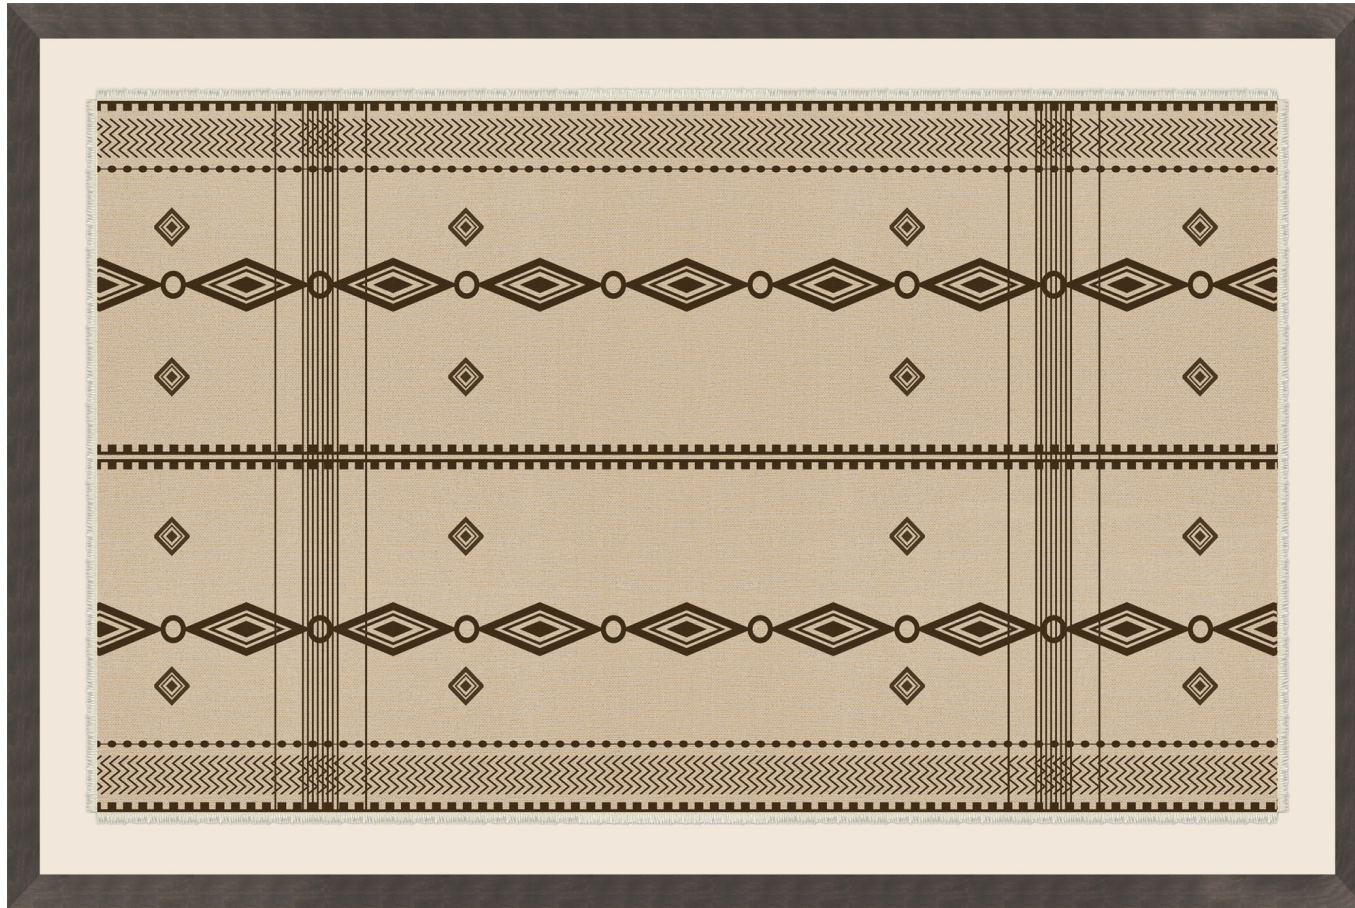

WENDOVER ART GROUP

ITEM NUMBER : **WLA2186**

TITLE : **Round Top Textile 2**

OUTWARD DIMENSION (W X H) : **41.5" x 25.5"**

FRAME (WIDTH X DEPTH) : **MW00012403 | 1" x 2"**

FRAME FINISH : **Standard Frame**

Black Woodgrain

DESCRIPTION :

**Giclee on Raw Canvas, Frayed Edges, Mounted on Bottom
Mat, Framed in Shadowbox**