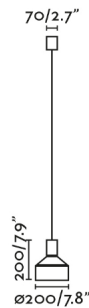

KOMBO is a family of pendant lamps created by Nutcreatives. The series has different sizes and finishes that share a black cylindrical structure in the upper part. The shade of this grey light is made in metal, is minimalist in style and plays with geometric shapes. Version with multiple 1 - light canopy. It measures 20 cm in diameter.

### General characteristics

Fixation	Ceiling
voltage	120V
Hertz	60Hz
Cable length	0.02 ft
Max. Power	15W