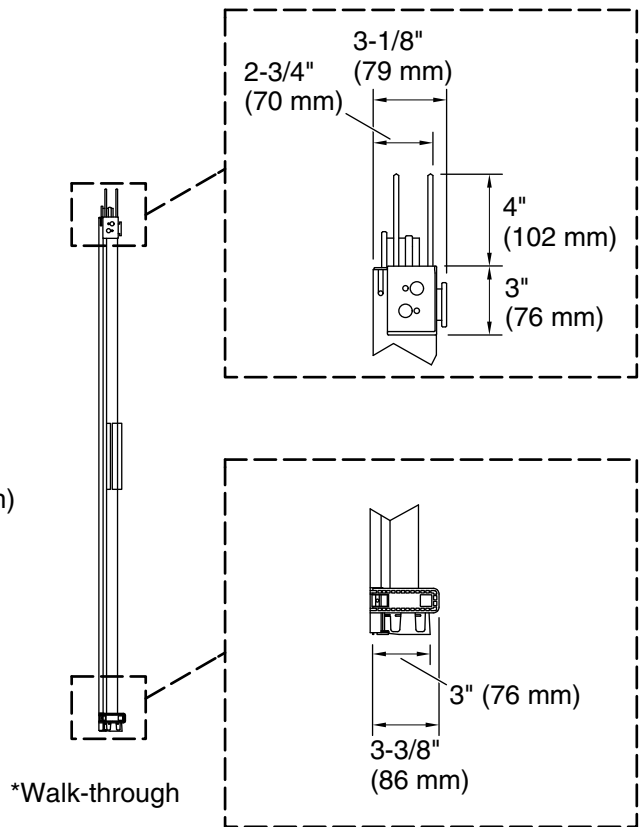

Material

- Frameless, 5/16" (8mm) thick Crystal Clear tempered glass.

Installation

- Sliding bath door.
- Not for use in hospitality.
- For residential use only.

Recommended Products/Accessories

K-23723 Faucet cleaner

Code	Description
------	-------------

L Crystal Clear

Technical Information

All product dimensions are nominal.

Installation type: For bath installation

Opening style: Sliding/Bypass

Opening Width - Min: 56-5/8" (1438 mm)

Opening Width - Max: 59-5/8" (1514 mm)

Walk-through - Min: 24-9/16" (624 mm)

Walk-through - Max: 27-9/16" (700 mm)

Base-To-Wall Radius 1/2" (13 mm)

– Max:

Glass thickness: 5/16" (8 mm)

Glass coating: CleanCoat®

Notes

Install this product according to the installation guide.

The vertical opening should be a minimum of 64-1/2" (1638 mm) to allow for installation clearance.