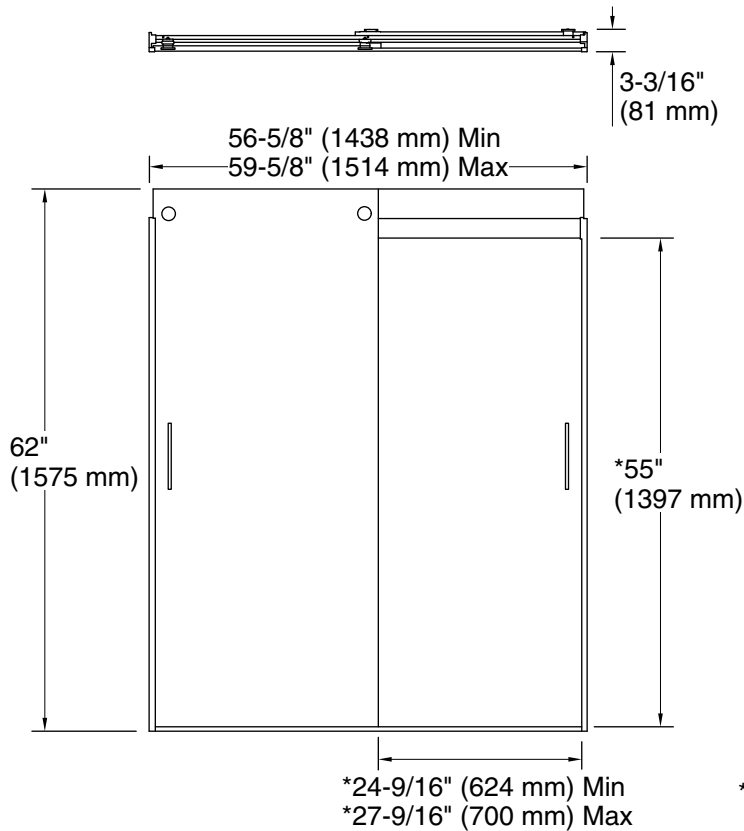

Material

- Frameless, 5/16" (8mm) thick Crystal Clear tempered glass.

Installation

- Sliding bath door.
- Not for use in hospitality.
- For residential use only.

Recommended Products/Accessories

K-23723 Faucet cleaner

Code	Description
------	-------------

L Crystal Clear

Technical Information

All product dimensions are nominal.

Installation type: For bath installation

Opening style: Sliding/Bypass

Opening Width - Min: 56-5/8" (1438 mm)

Opening Width - Max: 59-5/8" (1514 mm)

Walk-through - Min: 24-9/16" (624 mm)

Walk-through - Max: 27-9/16" (700 mm)

Base-To-Wall Radius 1/2" (13 mm)

– Max:

Glass thickness: 5/16" (8 mm)

Glass coating: CleanCoat®

Notes

Install this product according to the installation guide.

The vertical opening should be a minimum of 64-1/2" (1638 mm) to allow for installation clearance.