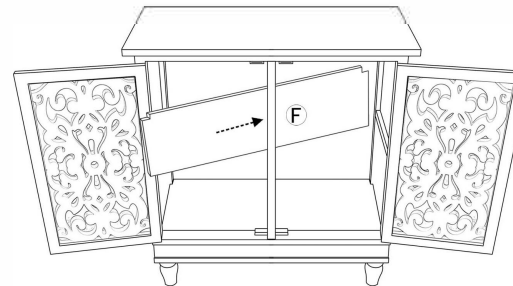

Assembly Instruction

eHemco 2 Tone Rustic 2 Doors Distressed Turquoise Cabinet with Dark Oak Top.

PARTS	A 	B 	C 	D 	E 	F 	G 			
QTY	1	1	1	2	1	1	4			

PARTS	H1 	H2 	H3 	H4 	H5 	H6 				
QTY	8	8	4	1	2	2				

STEP 1

STEP 2

STEP 3

STEP 4

STEP 5

STEP 6

STEP 7

STEP 8