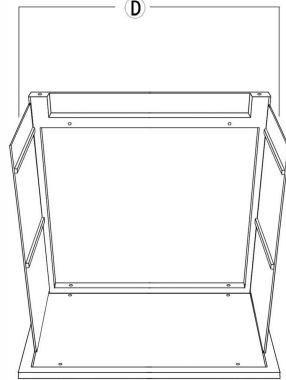

Assembly Instruction

eHemco 2 Tone Rustic 2 Doors Distressed Turquoise Cabinet with Dark Oak Top.

PARTS	A	B	C	D	E	F	G			
QTY	1	1	1	2	1	1	4			

PARTS	H1	H2	H3	H4	H5	H6				
QTY	8	8	4	1	2	2				

STEP 2

STEP 7