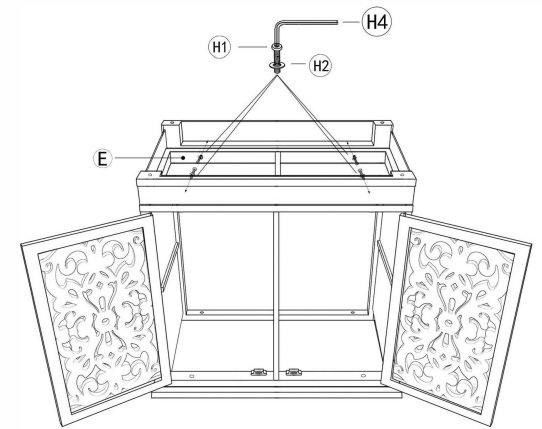

Assembly Instruction

eHemco 2 Tone Rustic 2 Doors Distressed Turquoise Cabinet with Dark Oak Top.

PARTS	A	B	C	D	E	F	G			
QTY	1	1	1	2	1	1	4			

PARTS	H1	H2	H3	H4	H5	H6				
QTY	8	8	4	1	2	2				

STEP 2

STEP 4

STEP 7