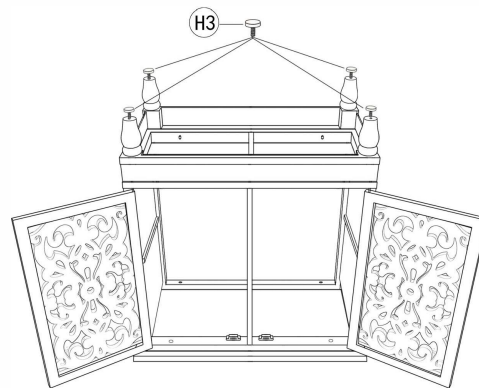

Assembly Instruction

eHemco 2 Tone Rustic 2 Doors Distressed Turquoise Cabinet with Dark Oak Top.

PARTS	A 	B 	C 	D 	E 	F 	G 			
QTY	1	1	1	2	1	1	4			

PARTS	H1 	H2 	H3 	H4 	H5 	H6 				
QTY	8	8	4	1	2	2				

STEP 1

STEP 2

STEP 3

STEP 4

STEP 5

STEP 6

STEP 7

STEP 8