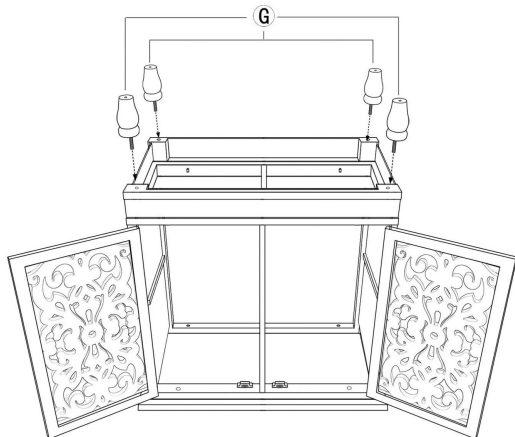

Assembly Instruction

eHemco 2 Tone Rustic 2 Doors Distressed Turquoise Cabinet with Dark Oak Top.

PARTS	A	B	C	D	E	F	G			
QTY	1	1	1	2	1	1	4			

PARTS	H1	H2	H3	H4	H5	H6				
QTY	8	8	4	1	2	2				

STEP 2

STEP 5

STEP 7