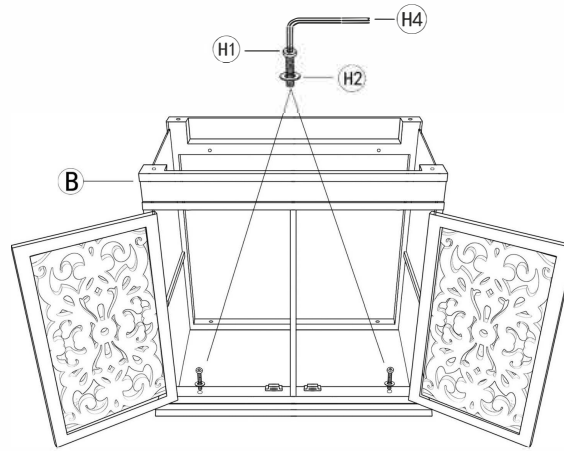

Assembly Instruction

eHemco 2 Tone Rustic 2 Doors Distressed Turquoise Cabinet with Dark Oak Top.

PARTS	A	B	C	D	E	F	G			
QTY	1	1	1	2	1	1	4			

PARTS	H1	H2	H3	H4	H5	H6				
QTY	8	8	4	1	2	2				

STEP 2

STEP 3

STEP 7