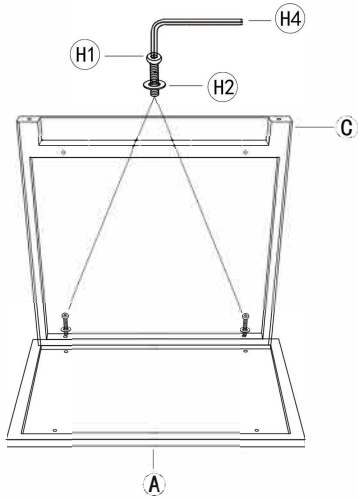

Assembly Instruction

eHemco 2 Tone Rustic 2 Doors Distressed Turquoise Cabinet with Dark Oak Top.

PARTS	A 	B 	C 	D 	E 	F 	G 			
QTY	1	1	1	2	1	1	4			

PARTS	H1 	H2 	H3 	H4 	H5 	H6 				
QTY	8	8	4	1	2	2				

STEP 1