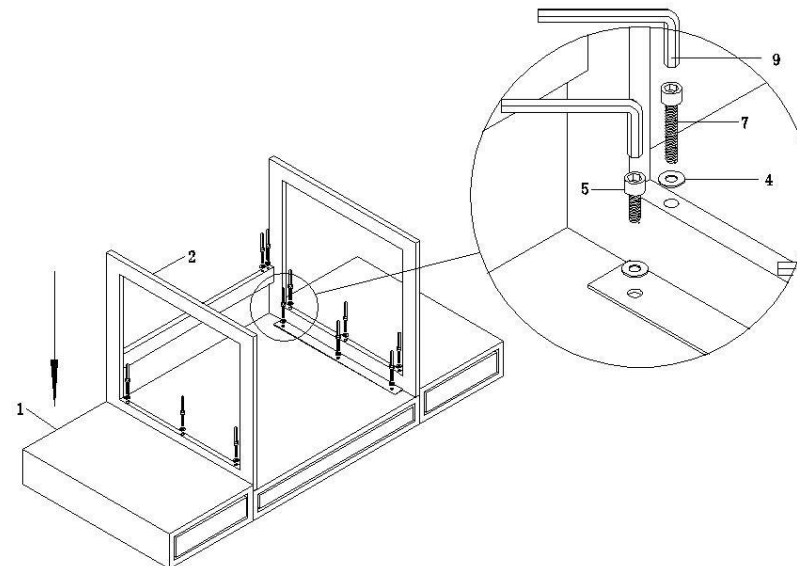

PARTS AND HARDWARE.

NO.	DESCRIPTION	IMAGE	QTY
①	BODY		1
②	LEGS		2
③	LEGS		1
④	FLAT WASHER φ8-16		12
⑤	BOLT M8x20		6
⑥	BOLT M8x16		4
⑦	BOLT M8x80		6
⑧	ALLEN KEY		1
⑨	ALLEN KEY		1
⑩	HANDLE		3
⑪	SCREW		6

NOTES.

Thank you for purchasing this quality product! Be sure to check all packing material carefully for small part that may have come loose inside the carton during shipping.

Caution: The item is heavy, assembly should be performed by two people.

STEP 1.

STEP 2.