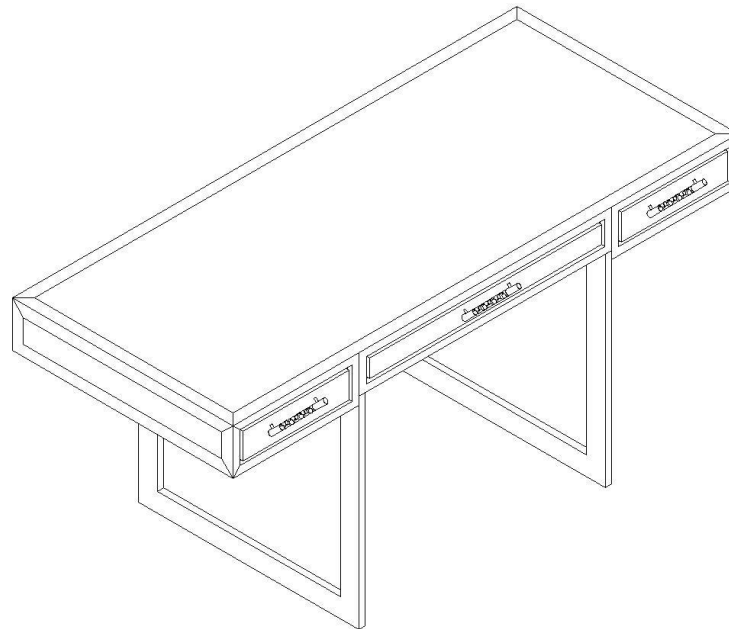

# ASSEMBLY INSTRUCTIONS.

DESK

THANK YOU FOR YOUR PURCHASE!

## PARTS AND HARDWARE.

NO.	DESCRIPTION	IMAGE	QTY
①	BODY		1
②	LEGS		2
③	LEGS		1
④	FLAT WASHER φ8-16		12
⑤	BOLT M8x20		6
⑥	BOLT M8x16		4
⑦	BOLT M8x80		6
⑧	ALLEN KEY		1
⑨	ALLEN KEY		1
⑩	HANDLE		3
⑪	SCREW		6