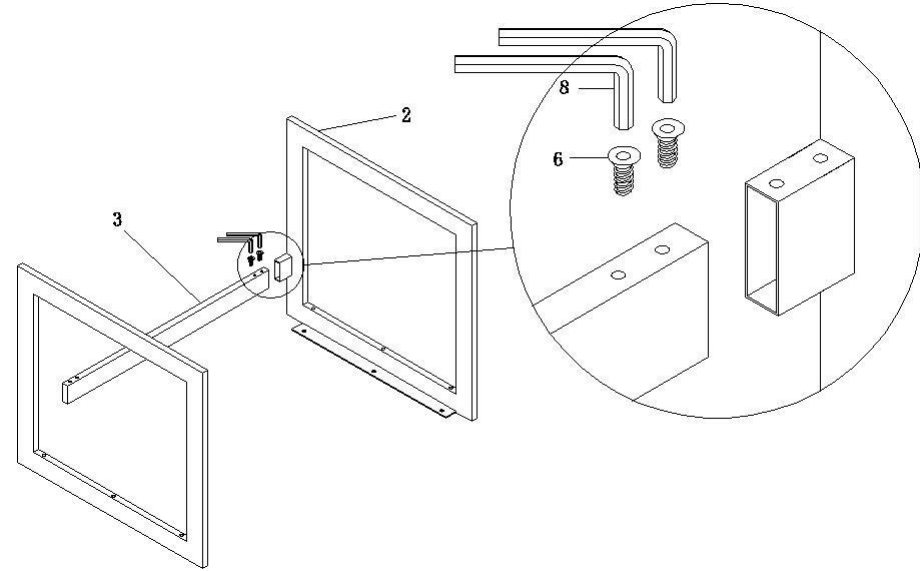

PARTS AND HARDWARE.

NO.	DESCRIPTION	IMAGE	QTY
①	BODY		1
②	LEGS		2
③	LEGS		1
④	FLAT WASHER φ8-16		12
⑤	BOLT M8x20		6
⑥	BOLT M8x16		4
⑦	BOLT M8x80		6
⑧	ALLEN KEY		1
⑨	ALLEN KEY		1
⑩	HANDLE		3
⑪	SCREW		6

NOTES.

Thank you for purchasing this quality product! Be sure to check all packing material carefully for small part that may have come loose inside the carton during shipping.

Caution: The item is heavy, assembly should be performed by two people.

STEP 1.