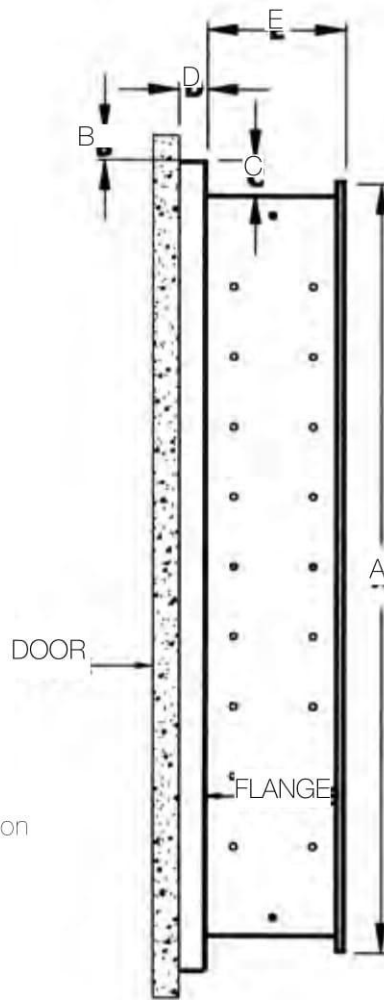

Shown in: Brushed Silver

Cabinets

- Single Door
- Gray Satin Anodized Aluminum Construction
- Available in 6 Total Styles
- Wood Frames (4 styles)
- Bevel Mirror (within frame or frameless)
- Mirrored Back Interior
- No Unsightly Hinges
- 1/4" High Polished Glass Adjustable Shelves
- Recessed or Optional Surface Mount Kit*

Shown in: Antique Silver

Shown in: Satin White

Shown in: Frameless Bevel

Shown in: Polished Edge

Available in the following sizes:

Overall Dimensions	Recessed Rough Wall Opening	Glass Shelf Depth	Body Width	Body Height (A)	B	C	D	E
16" x 22"	14" x 18"	(2) 4"	13 ³ / ₄ "	17 ³ / ₄ "	1 ⁷ / ₈ "	3 ⁸ / ₈ "	3 ⁴ / ₄ "	3 ⁷ / ₈ "
								Mirrored Side Kit w/ Surface Hardware (Optional)
16" x 26"	14" x 24"	(3) 4"	13 ³ / ₄ "	23 ³ / ₄ "	7 ⁸ / ₈ "	3 ⁸ / ₈ "	3 ⁴ / ₄ "	3 ⁷ / ₈ "
								Mirrored Side Kit w/ Surface Hardware (Optional)
20" x 26"	18" x 24"	(3) 4"	17 ³ / ₄ "	23 ³ / ₄ "	7 ⁸ / ₈ "	3 ⁸ / ₈ "	3 ⁴ / ₄ "	3 ⁷ / ₈ "
								Mirrored Side Kit w/ Surface Hardware (Optional)
24" x 30"	22" x 28"	(3) 4"	21 ³ / ₄ "	27 ³ / ₄ "	7 ⁸ / ₈ "	3 ⁸ / ₈ "	3 ⁴ / ₄ "	3 ⁷ / ₈ "
								Mirrored Side Kit w/ Surface Hardware (Optional)