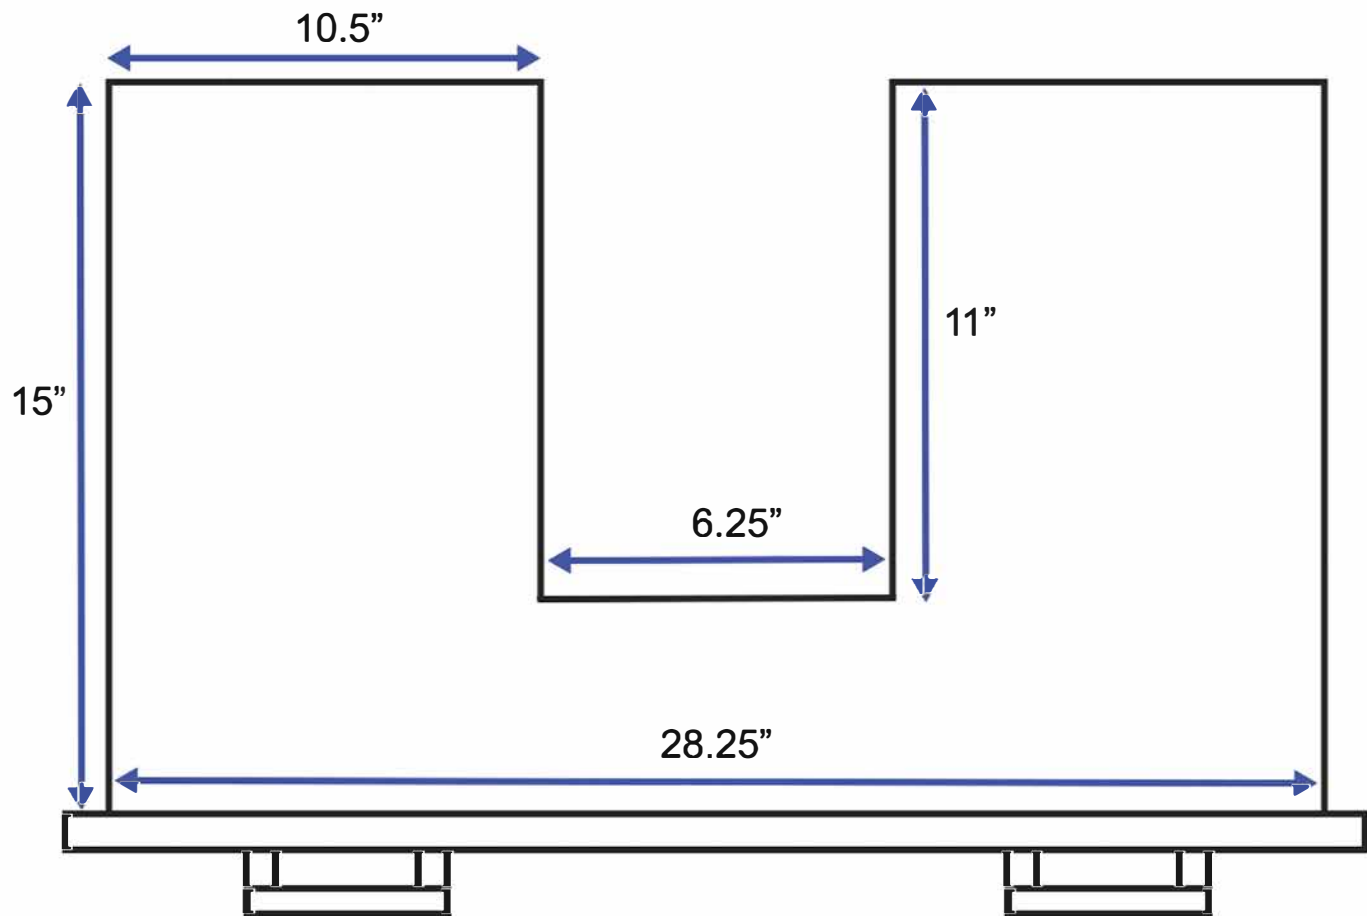

36-inch Bath Vanity Drawer Under Sink - Bird's Eye View

All measurements are approximate and rounded to the nearest quarter inch.
Please allow for a slight margin of error.