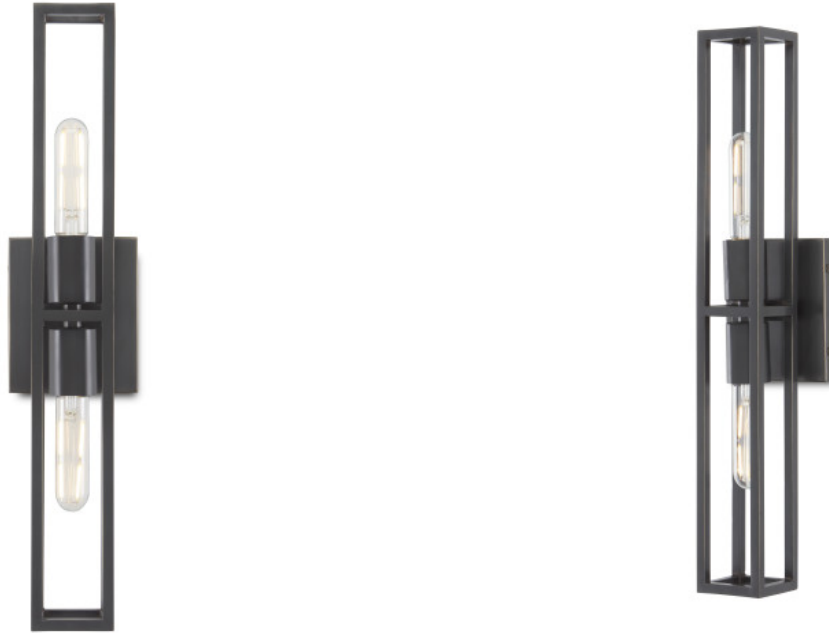

CURREY & COMPANY

Bergen Bronze Wall Sconce

5800-0021

Overall: 21"h x 4.5"w x 3.75"d

Finish: Oil Rubbed Bronze

Materials: Brass/Steel

Item Weight: 3.5 lb

Number of Lights: 2

Suggested Bulb: T Tubular

Socket Type: E26

Watts per Socket / Item: 60 / 120

Cord: 1' Black/ White

Floating within an elongated cage, the two bulbs that illuminate the Bergen Bronze Wall Sconce are as lean as the overall profile of the black sconce. Made of metal in an oil-rubbed bronze finish, the Bergen has a sophistication to its lines given they are pared down and perfectly formed. We also offer the Bergen in polished nickel and antique brass finishes, each of the sconces ADA compliant and certified for damp locations. Part of the Bagno Collection of wall sconces designed for bathroom spaces.