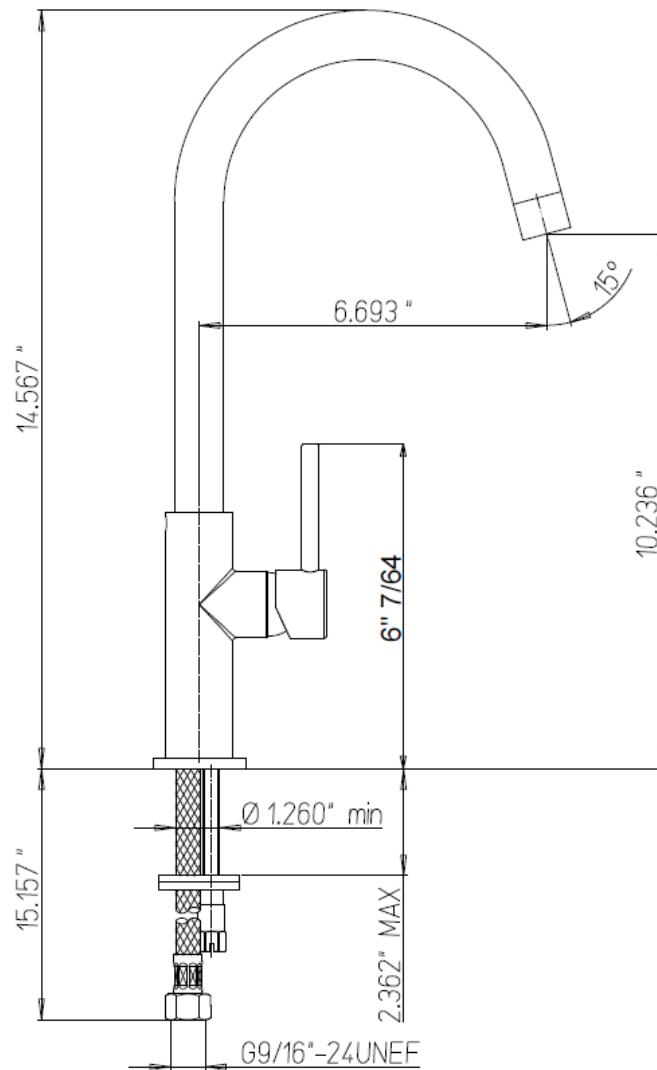

FORTIS

DESIGN ITALIANO

Apollo 1 Handle

7849200

1571 Main Road-Newfield NJJ08344
856-881-7890-info@painsi-us.com