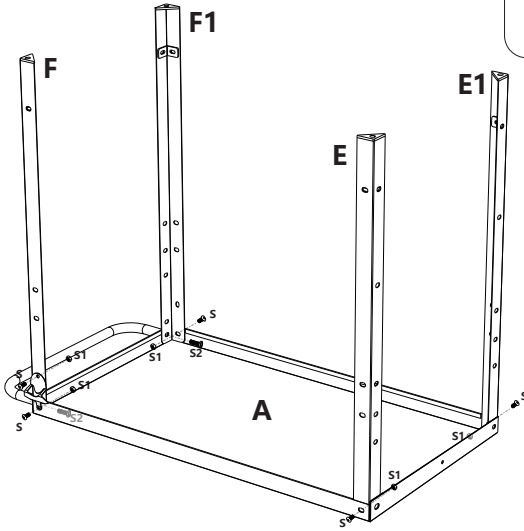

1

Sx5pcs

Sx5pcs

S2x2pcs

2