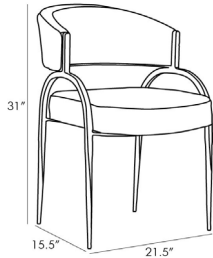

ARTERIORS

BAHATI CHAIR

4748

H: 31 IN, W: 21.5 IN, D: 19 IN

Bordeaux

Contract Recommendations: Add Coating

A curved back and large seat rest on a perfectly poised iron frame to compose the foundation of the Bahati. Natural iron has been hand-forged yielding delicate details along its thin frame. The seat and back cushion are covered in a bordeaux chenille fabric subtly showcasing the contrast of highs and lows evident in its rich hue.

APPEARANCE

Material	Chenille, Iron, Linen
Finish	Bordeaux, Natural, Natural Iron
Top Coat/Sealant	false

DIMENSIONS

Foot Print	18.5 IN
Seat	W: 21 IN, D: 15.5 IN
	W: 19.5 IN, D: 19 IN

SHIPPING

Product Weight	29.5 LBS
Gross Weight 1	44.65 LBS
Shipping Box 1	H: 35 IN, L: 23 IN, W: 25 IN