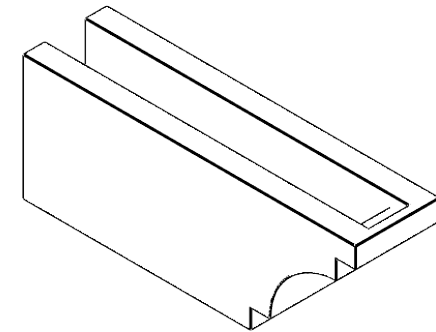

ITEM NUMBER: RFTURO040X06000X16000X006MED00RCPR

4"W X 6"H X 16"L TIMBERTHANE ROUGH CEDAR MEDITERRANEAN FAUX WOOD OPEN RAFTER TAIL, 6"L END, PRIMED TAN

SIDE PROFILE

FRONT PROFILE

ISOMETRIC

GENERATED DATE : 03/02/2023

EKENA MILLWORK
2300 WEST MAIN ST.
CLARKSVILLE, TX 75426
TOLL FREE: 866-607-0453
WWW.EKENAMILLWORK.COM

NOTES

1. INSTALLATION TO BE COMPLETED IN ACCORDANCE WITH MANUFACTURER'S SPECIFICATIONS.
2. DRAWING MAY NOT BE TO SCALE
3. THIS DRAWING IS INTENDED FOR DESIGN AND PLANNING PURPOSES ONLY.
4. ALL INFORMATION CONTAINED HEREIN WAS CURRENT AT THE TIME OF DEVELOPMENT BUT MUST BE REVIEWED AND APPROVED BY THE PRODUCT MANUFACTURER TO BE CONSIDERED ACCURATE.
5. TIMBERTHANE ARCHITECTURAL PRODUCTS ARE MADE FROM HIGH DENSITY URETHANE AND COME FACTORY PRIMED