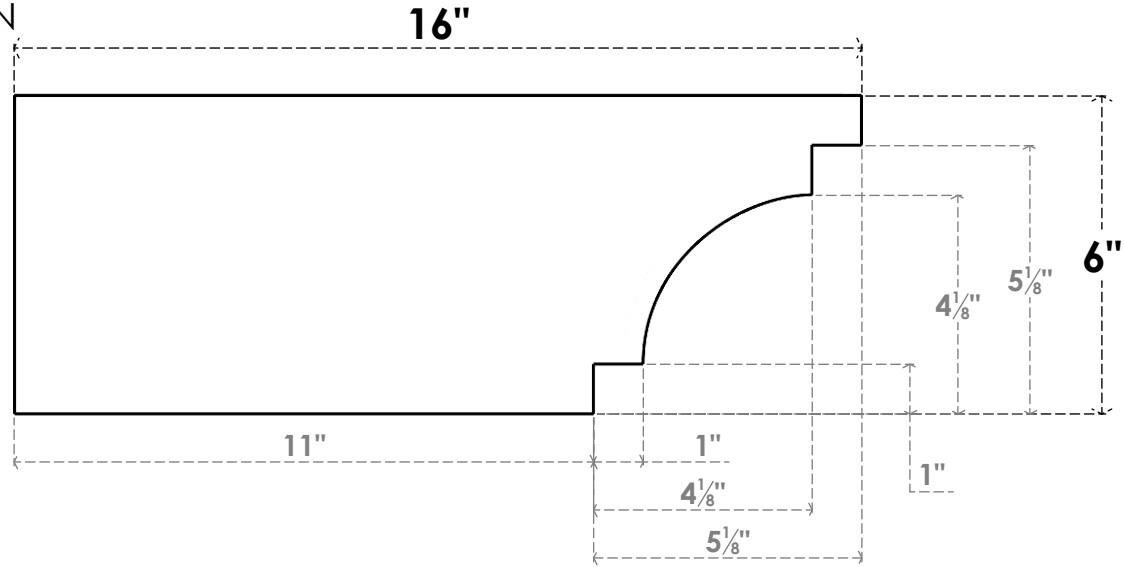

ITEM NUMBER: RFTURO040X06000X16000X006MED00RCPR

4"W X 6"H X 16"L TIMBERTHANE ROUGH CEDAR MEDITERRANEAN FAUX WOOD OPEN RAFTER TAIL, 6"L END, PRIMED TAN

SIDE PROFILE

FRONT PROFILE

ISOMETRIC

GENERATED DATE : 03/02/2023