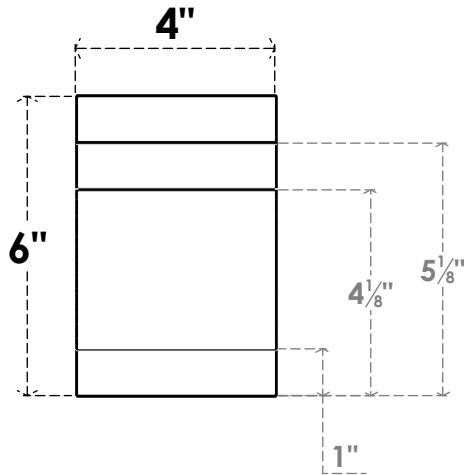

ITEM NUMBER: RFTURO040X06000X16000X006MED00RCPR

4"W X 6"H X 16"L TIMBERTHANE ROUGH CEDAR MEDITERRANEAN FAUX WOOD OPEN RAFTER TAIL, 6"L END, PRIMED TAN

SIDE PROFILE

FRONT PROFILE

ISOMETRIC

GENERATED DATE : 03/02/2023