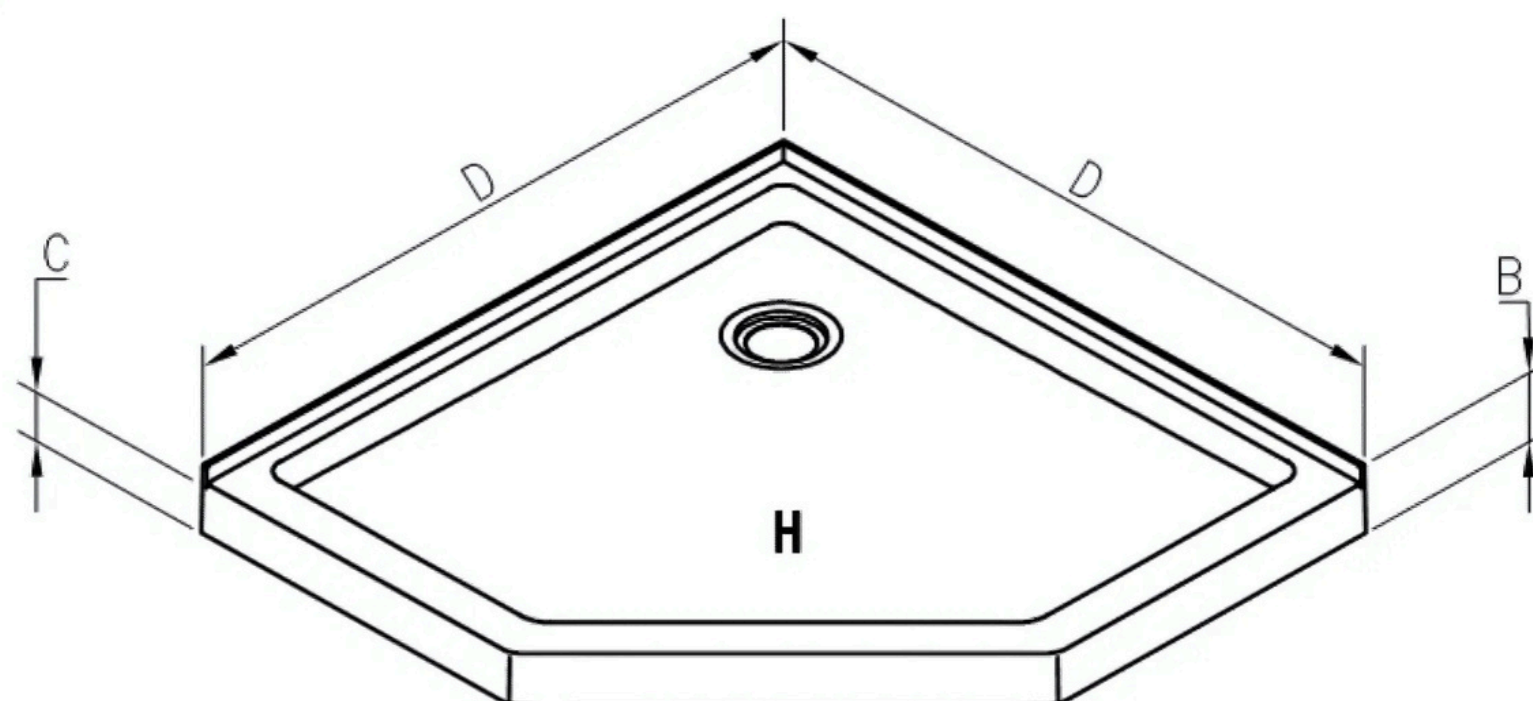

#DK1136CB-MB
 #DK1136-CC
 #DK1100-BB
 #DK1100-BC

Capri Shower Kit Measurements

#	Measurements - base	36" Neo-Angle	36" Neo-Angle
A	Flange width	36"	38"
B	Shower base height (With flange)	3-1/2"	4"
C	Threshold height (Without flange)	2-1/2"	3"
D	Overall shower base width	36"	38"
E	Drain distance from the corner	12"	12"
F	Drain opening diameter	3-3/8"	3-3/8"
G	Base edge length (maximum)	38-1/4"	41"
H	Finished surface area	7.88 sq. ft	8.88 sq. ft

Capri Shower Kit Measurements

#DK1136CB-MB
 #DK1136-CC
 #DK1100-BB
 #DK1100-BC

#	Measurements - unit	36" Neo-Angle	38" Neo-Angle
O	Shower width (wall track to wall track inside the shower)	34-3/4"	36-1/2"
U	Shower height	76"	76"
V	Fixed panel width	16-1/8"	18-1/2"
W	Door panel width	23-7/8"	23-7/8"
X	Door opening	22"	22"
Y	Distance between handle holes	17-3/4"	17-3/4"