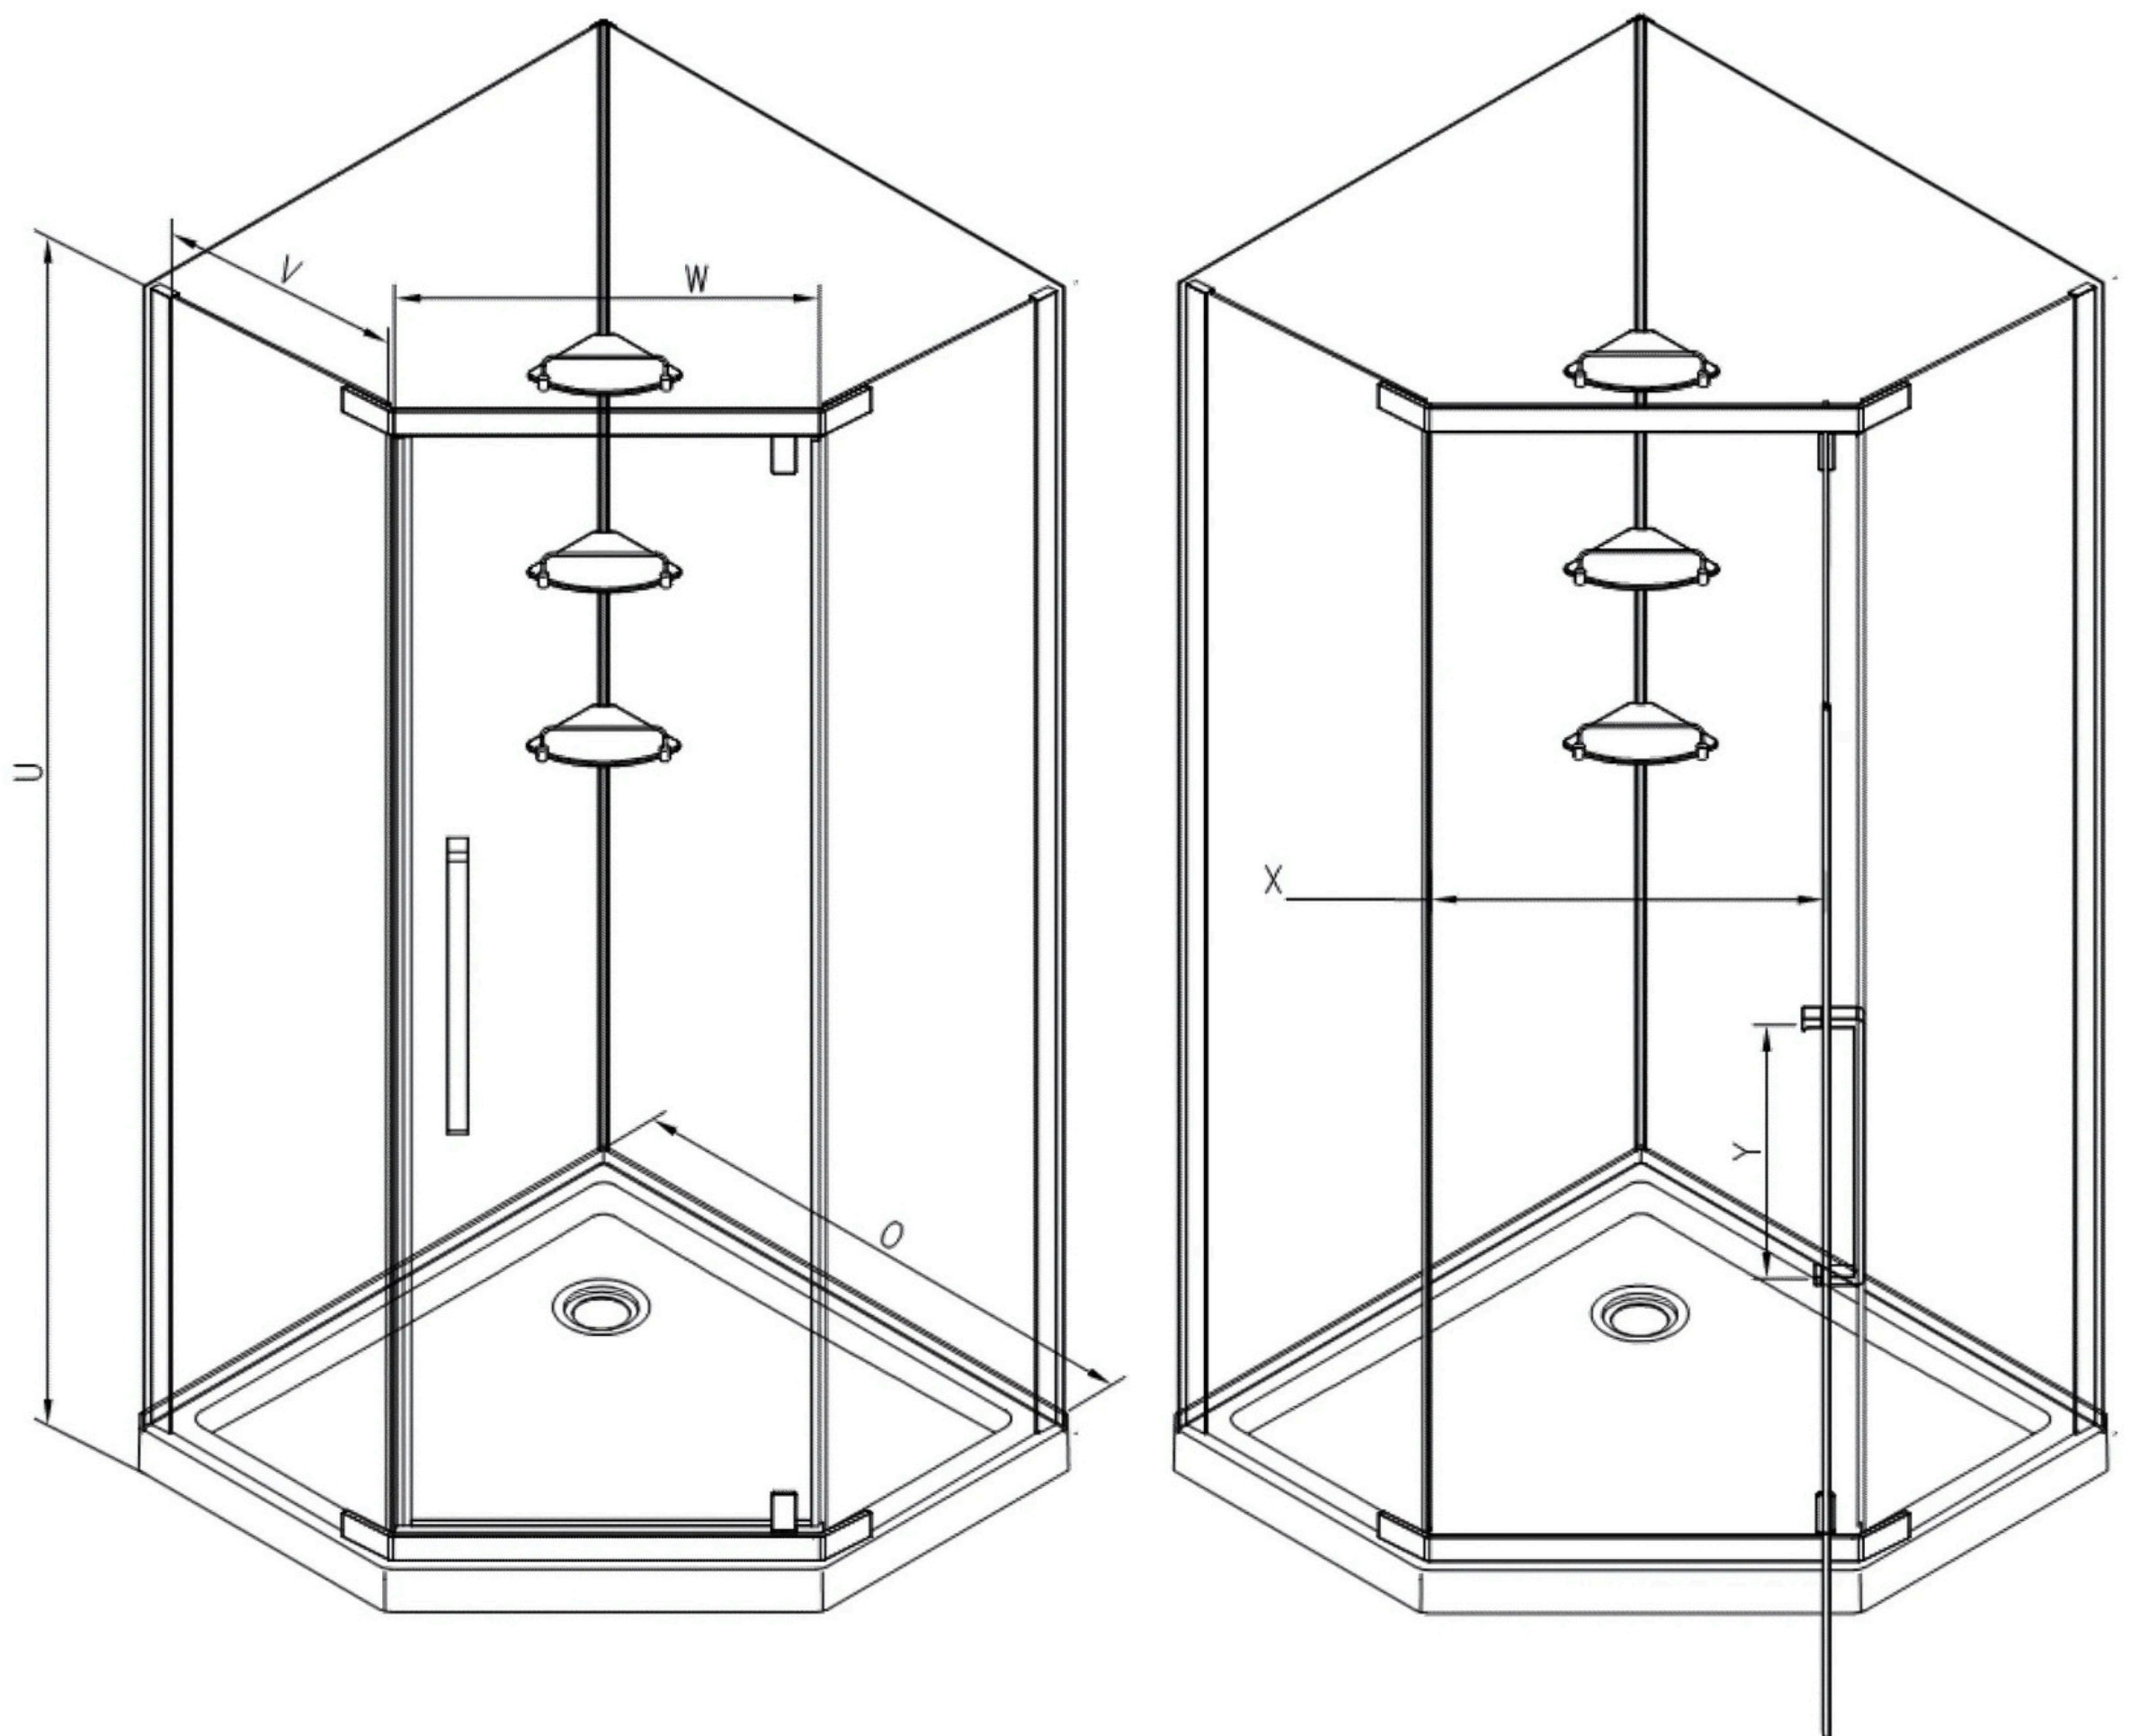

#DK1136CB-MB
 #DK1136-CC
 #DK1100-BB
 #DK1100-BC

Capri Shower Kit Measurements

#	Measurements - base	36" Neo-Angle	36" Neo-Angle
A	Flange width	36"	38"
B	Shower base height (With flange)	3-1/2"	4"
C	Threshold height (Without flange)	2-1/2"	3"
D	Overall shower base width	36"	38"
E	Drain distance from the corner	12"	12"
F	Drain opening diameter	3-3/8"	3-3/8"
G	Base edge length (maximum)	38-1/4"	41"
H	Finished surface area	7.88 sq. ft	8.88 sq. ft

Capri Shower Kit Measurements

#DK1136CB-MB
 #DK1136-CC
 #DK1100-BB
 #DK1100-BC

#	Measurements - unit	36" Neo-Angle	38" Neo-Angle
O	Shower width (wall track to wall track inside the shower)	34-3/4"	36-1/2"
U	Shower height	76"	76"
V	Fixed panel width	16-1/8"	18-1/2"
W	Door panel width	23-7/8"	23-7/8"
X	Door opening	22"	22"
Y	Distance between handle holes	17-3/4"	17-3/4"