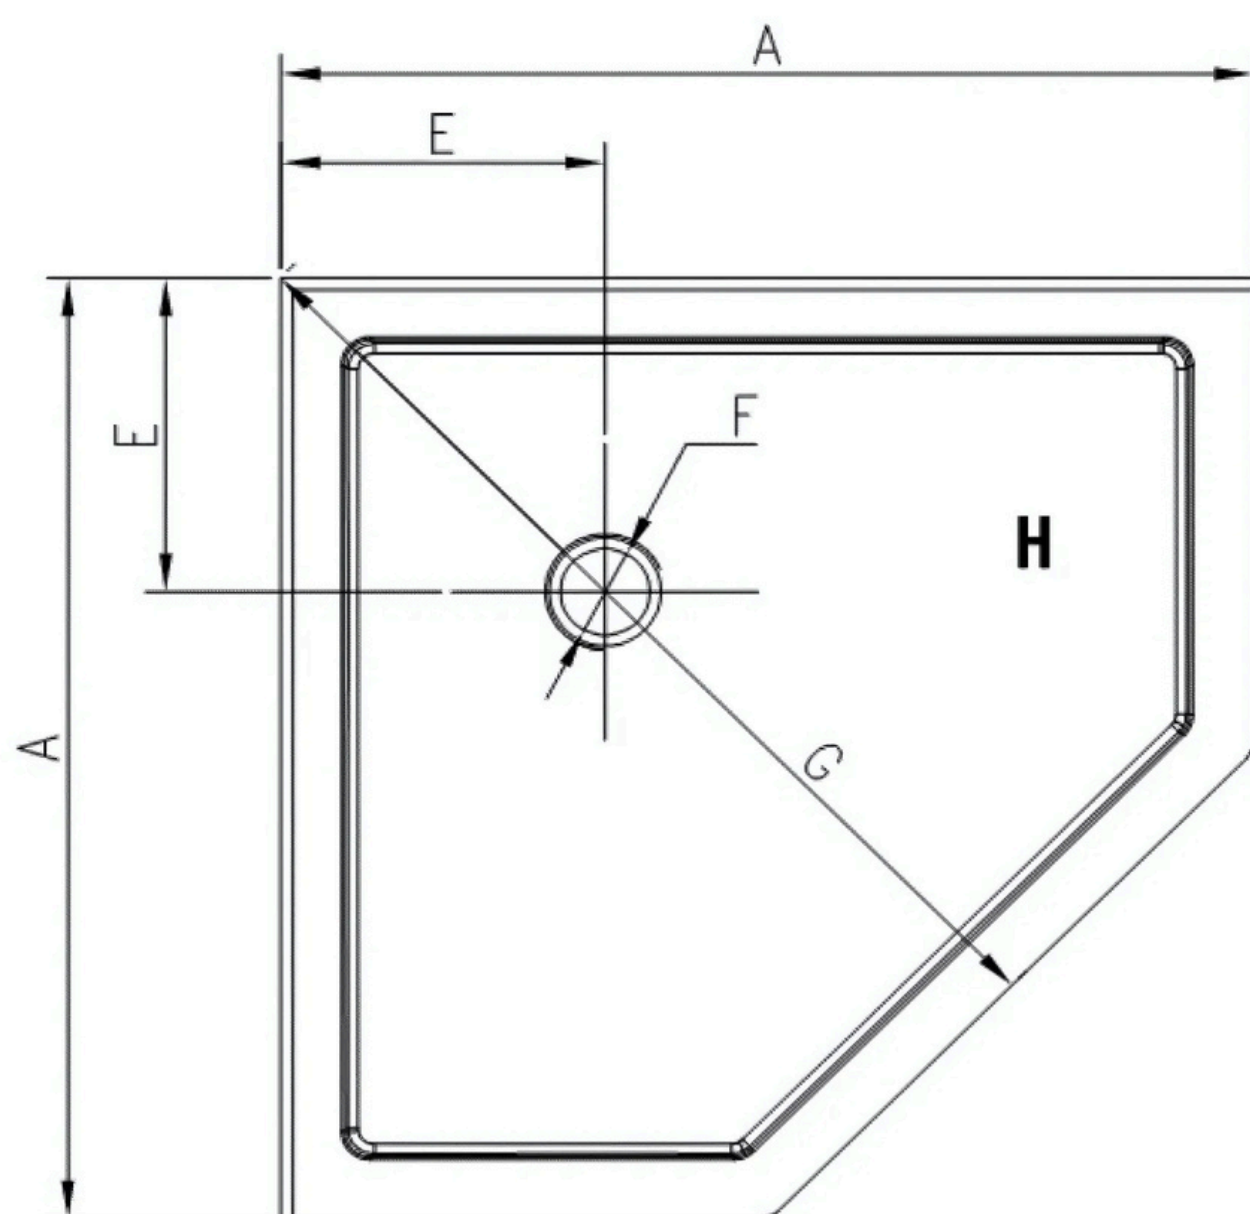

#DK1136CB-MB
 #DK1136-CC
 #DK1100-BB
 #DK1100-BC

Capri Shower Kit Measurements

#	Measurements - base	36" Neo-Angle	36" Neo-Angle
A	Flange width	36"	38"
B	Shower base height (With flange)	3-1/2"	4"
C	Threshold height (Without flange)	2-1/2"	3"
D	Overall shower base width	36"	38"
E	Drain distance from the corner	12"	12"
F	Drain opening diameter	3-3/8"	3-3/8"
G	Base edge length (maximum)	38-1/4"	41"
H	Finished surface area	7.88 sq. ft	8.88 sq. ft

Capri Shower Kit Measurements

#DK1136CB-MB
 #DK1136-CC
 #DK1100-BB
 #DK1100-BC

#	Measurements - unit	36" Neo-Angle	38" Neo-Angle
O	Shower width (wall track to wall track inside the shower)	34-3/4"	36-1/2"
U	Shower height	76"	76"
V	Fixed panel width	16-1/8"	18-1/2"
W	Door panel width	23-7/8"	23-7/8"
X	Door opening	22"	22"
Y	Distance between handle holes	17-3/4"	17-3/4"