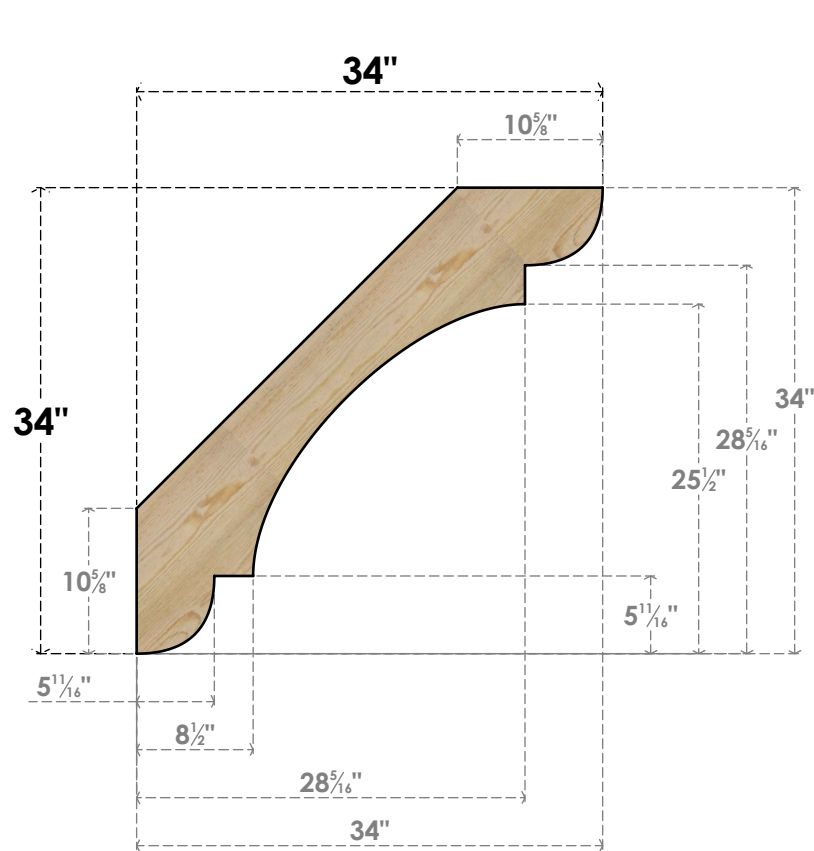

BRC04X34X34OLY00RDF

4"W X 34"D X 34"H OLYMPIC ROUGH SAWN BRACE, DOUGLAS FIR

SIDE

FRONT

EKENA MILLWORK
 2300 WEST MAIN ST.
 CLARKSVILLE, TX 75426
 TOLL FREE: 866-607-0453
 WWW.EKENAMILLWORK.COM

NOTES

1. INSTALLATION TO BE COMPLETED IN ACCORDANCE WITH MANUFACTURER'S SPECIFICATIONS.
2. DRAWING MAY NOT BE TO SCALE
3. THIS DRAWING IS INTENDED FOR DESIGN AND PLANNING PURPOSES ONLY.
4. ALL INFORMATION CONTAINED HEREIN WAS CURRENT AT THE TIME OF DEVELOPMENT BUT MUST BE REVIEWED AND APPROVED BY THE PRODUCT MANUFACTURER TO BE CONSIDERED ACCURATE.
5. PRODUCTS ARE NOT KILN DRIED. THIS ITEM IS UNIQUE AND WILL CONTAIN THE NATURAL VARIATIONS THAT THE WOOD SPECIES OFFERS. THIS MAY RESULT IN VARIATIONS UP TO 1/4"