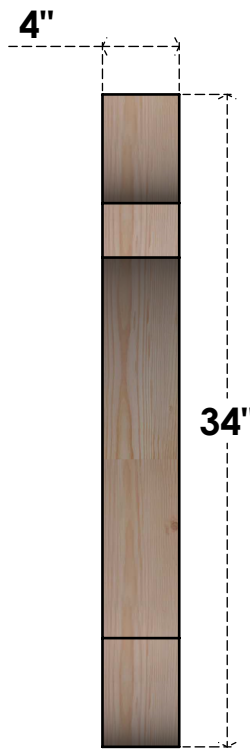

BRC04X34X34OLY00RDF

4"W X 34"D X 34"H OLYMPIC ROUGH SAWN BRACE, DOUGLAS FIR

SIDE

FRONT

EKENA MILLWORK
 2300 WEST MAIN ST.
 CLARKSVILLE, TX 75426
 TOLL FREE: 866-607-0453
 WWW.EKENAMILLWORK.COM

NOTES

1. INSTALLATION TO BE COMPLETED IN ACCORDANCE WITH MANUFACTURER'S SPECIFICATIONS.
2. DRAWING MAY NOT BE TO SCALE
3. THIS DRAWING IS INTENDED FOR DESIGN AND PLANNING PURPOSES ONLY.
4. ALL INFORMATION CONTAINED HEREIN WAS CURRENT AT THE TIME OF DEVELOPMENT BUT MUST BE REVIEWED AND APPROVED BY THE PRODUCT MANUFACTURER TO BE CONSIDERED ACCURATE.
5. PRODUCTS ARE NOT KILN DRIED. THIS ITEM IS UNIQUE AND WILL CONTAIN THE NATURAL VARIATIONS THAT THE WOOD SPECIES OFFERS. THIS MAY RESULT IN VARIATIONS UP TO 1/4"