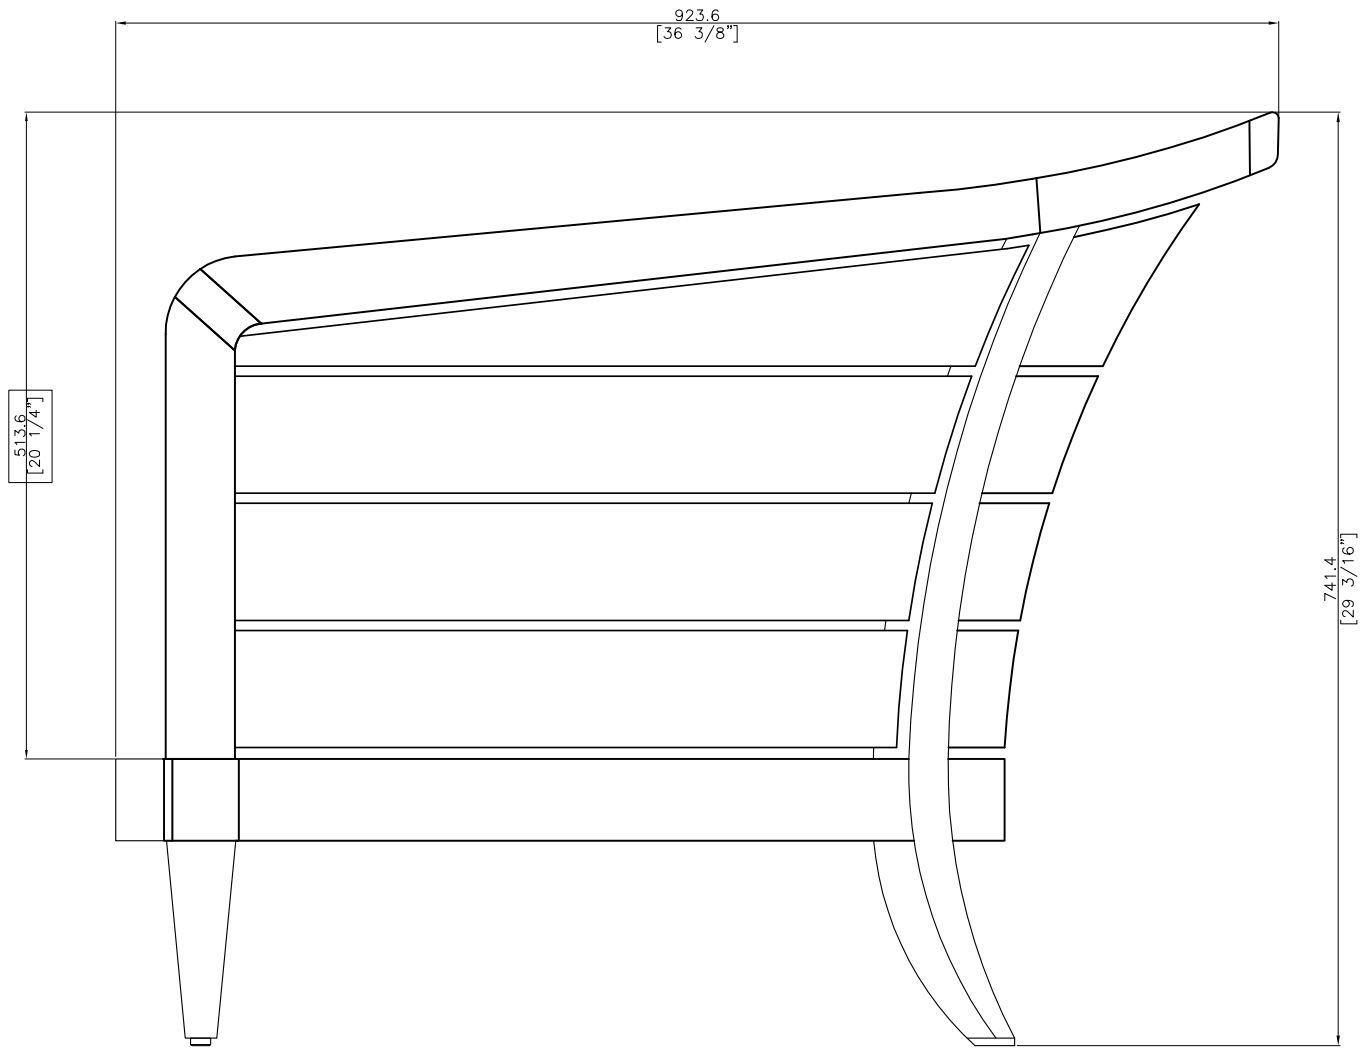

TITLE : FRONT

DIM EXT: 754x923.6x741MM

MATERIAL: TAEK

DRAWN BY : AEKCHAI

FINISH DATE : 26-12-06
BEGIN DATE : 18-01-06

AEK
AEK

SCALE : 1:1

P.5

SIDE

ES

TOP

ET

OASIQ

DWG.NO: FAEDG0002T-1

TITLE : TOP

DIM EXT: 754x923.6x741MM.

MATERIAL: TAEK

DRAWN BY : AEKCHAI

FINISH DATE : 6-03-07
BEGIN DATE : 18-01-06

AEK
AEK

SCALE : 1:1

P.4