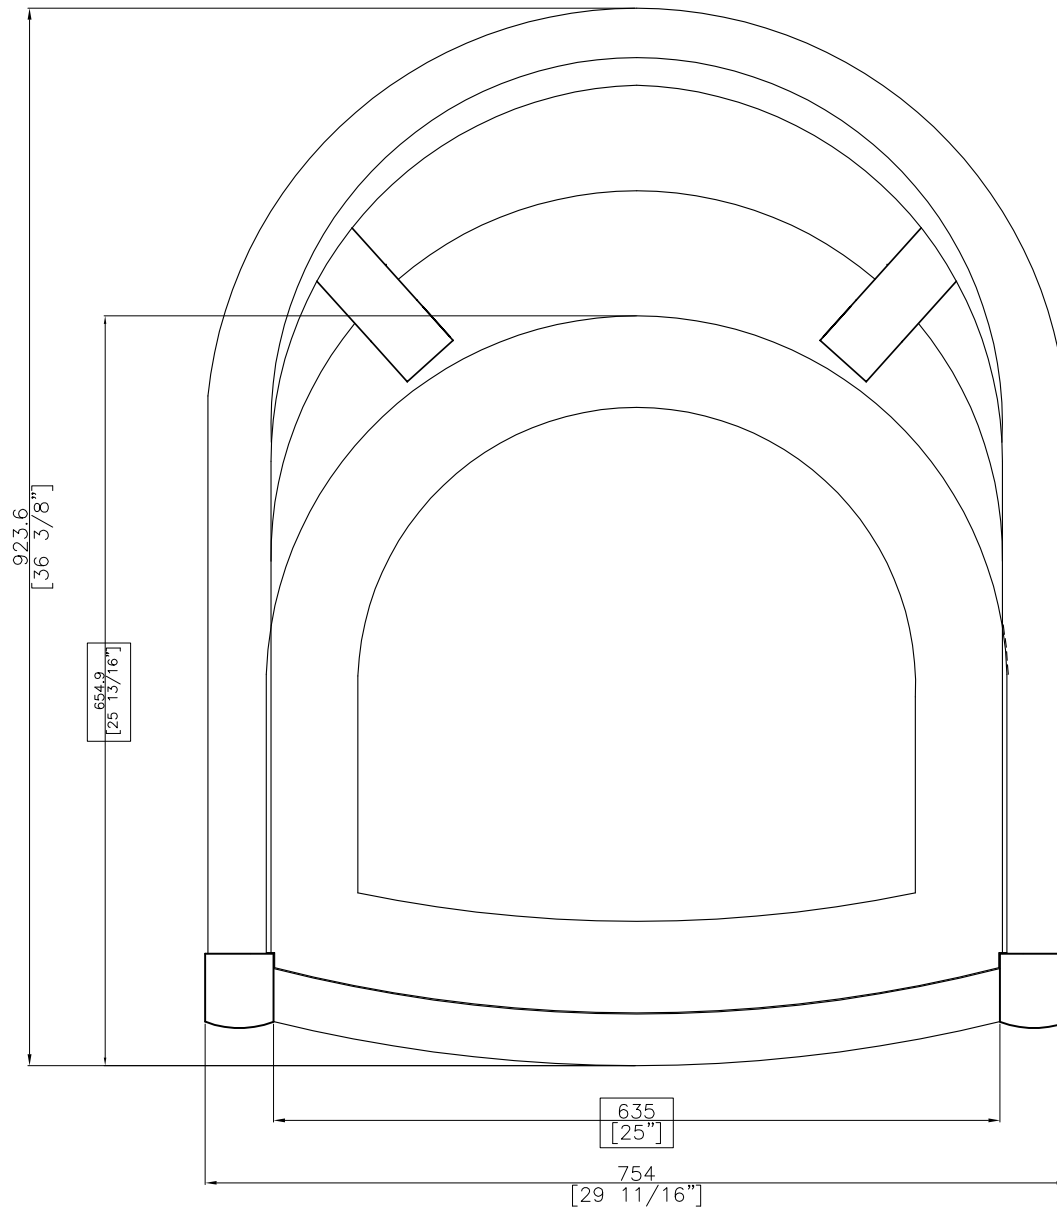

TITLE : FRONT

DIM EXT: 754x923.6x741MM

MATERIAL: TAEK

DRAWN BY : AEKCHAI

FINISH DATE : 26-12-06
BEGIN DATE : 18-01-06

AEK
AEK

SCALE : 1:1

P.5

SIDE

ES

TOP

ET

OASIQ

DWG.NO: FAEDG0002T-1

TITLE : TOP

DIM EXT: 754x923.6x741MM.

MATERIAL: TAEK

DRAWN BY : AEKCHAI

FINISH DATE : 6-03-07
BEGIN DATE : 18-01-06

AEK
AEK

SCALE : 1:1

P.4