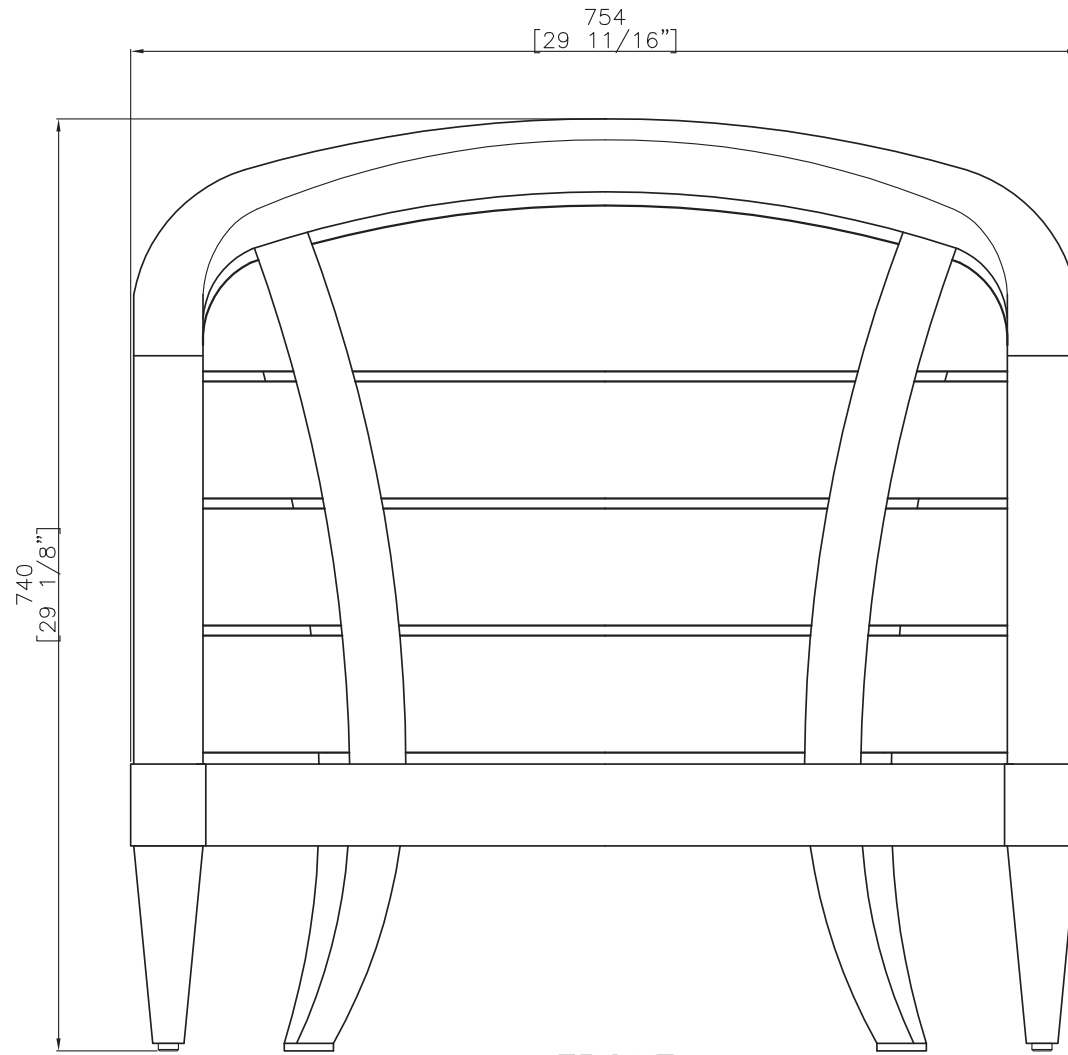

FRONT

EF

OASIQ

DWG.NO: FAEDG0002T-1

TITLE : FRONT

DIM EXT: 754x923.6x741MM

MATERIAL: TAEK

DRAWN BY : AEKCHAI

FINISH DATE : 26-12-06
BEGIN DATE : 18-01-06

AEK
AEK

SCALE : 1:1

P.5