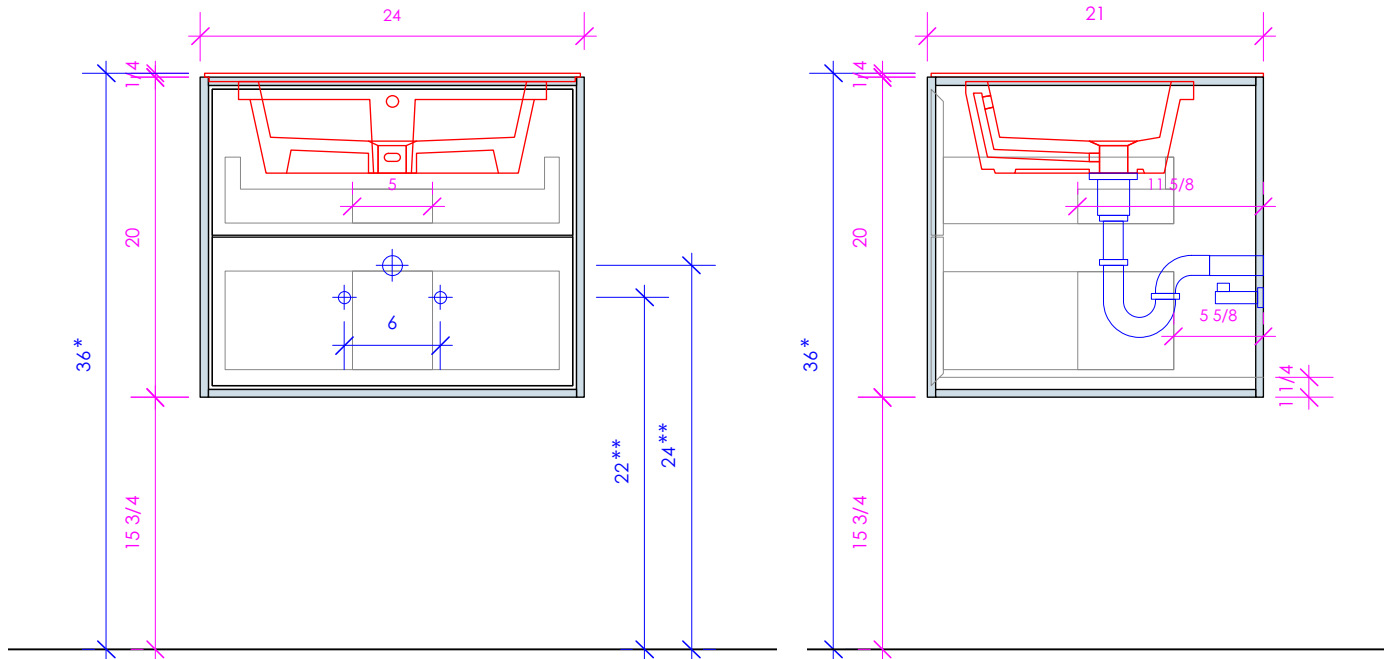

LACAVA

LINEA

LIN-UN-24

* Recommended installation height
** Recommended plumbing location

FEATURES:

- WALL MOUNT VANITY
- TWO DRAWERS WITH SELF-CLOSE GLIDES
- DRAWER BOXES STAINED TO REFLECT EXTERIOR FINISH
- MITERED DETAILING ON DRAWERS
- DECORATIVE HARDWARE **K450** INCLUDED BUT NOT INSTALLED - CAN BE INSTALLED UPON REQUEST
- USED WITH **LIN-UN-24F** FRAME, **LIN-UN-24T** COUNTERTOP AND **5452UN** SINK (SOLD SEPARATELY)
- MOUNTING: FULL WOOD BACKING (SEE FURNITURE MANUAL)
- PROUDLY HANDMADE IN THE USA
- MANUFACTURED WITH LOW VOC FINISHES AND WOOD FROM RENEWABLE FORESTS

CONCRETE:
SND - SAND
SLT - SLATE
SUN - SUN
CLY - CLAY
LIL - LILAC
MOS - MOSS
AQA - AQUA
BRK - BRICK
MAH - MATCHA
GAL - GALAXY
TER - TERRACOTTA
CHL - CHARCOAL
BST - BASALTO

LACAVA reserves the right to revise any dimension or information on this sheet without notice. Dimensions are nominal and may vary within an industry accepted tolerance of 1/4". Cabinets with 'vanity top' sinks are made to the matching sink and dimensions may vary. LACAVA is not responsible for any cutouts, countertops, or furniture made without the actual product or template. Differences in color, grain, appearance, and texture are inherent in all natural woodwork and should be expected. Variances in these qualities are not deemed manufacturing defects and will not be accepted as valid reasons for return or exchanges. Plumbing specifications are only a guideline and may need alteration based on application.