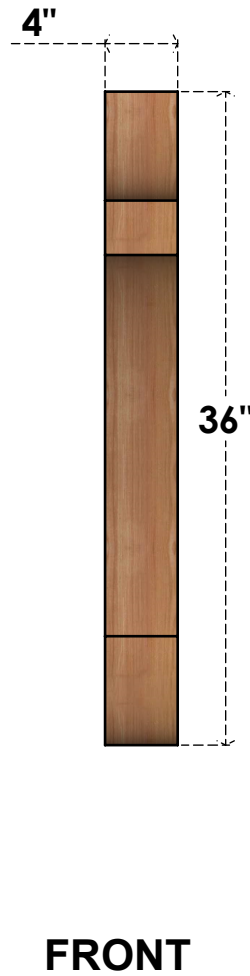

BRC04X24X36OLY00RWR

4"W X 24"D X 36"H OLYMPIC ROUGH SAWN BRACE, WESTERN RED CEDAR

EKENA MILLWORK
 2300 WEST MAIN ST.
 CLARKSVILLE, TX 75426
 TOLL FREE: 866-607-0453
 WWW.EKENAMILLWORK.COM

NOTES

1. INSTALLATION TO BE COMPLETED IN ACCORDANCE WITH MANUFACTURER'S SPECIFICATIONS.
2. DRAWING MAY NOT BE TO SCALE
3. THIS DRAWING IS INTENDED FOR DESIGN AND PLANNING PURPOSES ONLY.
4. ALL INFORMATION CONTAINED HEREIN WAS CURRENT AT THE TIME OF DEVELOPMENT BUT MUST BE REVIEWED AND APPROVED BY THE PRODUCT MANUFACTURER TO BE CONSIDERED ACCURATE.
5. PRODUCTS ARE NOT KILN DRIED. THIS ITEM IS UNIQUE AND WILL CONTAIN THE NATURAL VARIATIONS THAT THE WOOD SPECIES OFFERS. THIS MAY RESULT IN VARIATIONS UP TO 1/4"