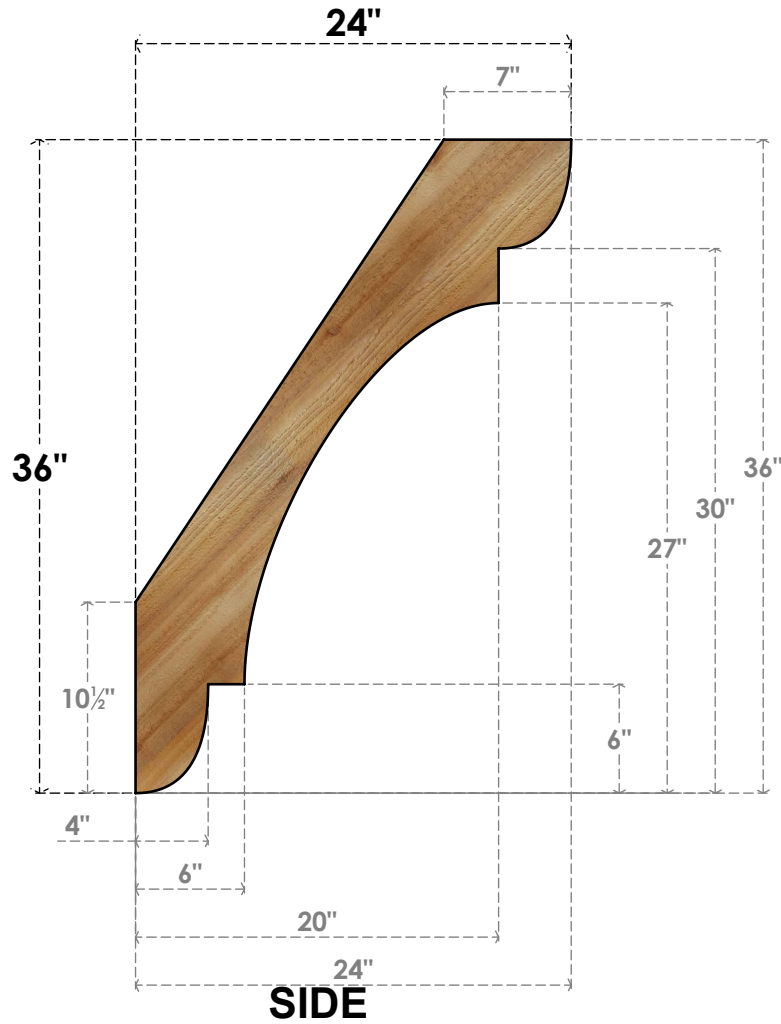

BRC04X24X36OLY00RWR

4"W X 24"D X 36"H OLYMPIC ROUGH SAWN BRACE, WESTERN RED CEDAR

EKENA MILLWORK
 2300 WEST MAIN ST.
 CLARKSVILLE, TX 75426
 TOLL FREE: 866-607-0453
 WWW.EKENAMILLWORK.COM

NOTES

1. INSTALLATION TO BE COMPLETED IN ACCORDANCE WITH MANUFACTURER'S SPECIFICATIONS.
2. DRAWING MAY NOT BE TO SCALE
3. THIS DRAWING IS INTENDED FOR DESIGN AND PLANNING PURPOSES ONLY.
4. ALL INFORMATION CONTAINED HEREIN WAS CURRENT AT THE TIME OF DEVELOPMENT BUT MUST BE REVIEWED AND APPROVED BY THE PRODUCT MANUFACTURER TO BE CONSIDERED ACCURATE.
5. PRODUCTS ARE NOT KILN DRIED. THIS ITEM IS UNIQUE AND WILL CONTAIN THE NATURAL VARIATIONS THAT THE WOOD SPECIES OFFERS. THIS MAY RESULT IN VARIATIONS UP TO 1/4"