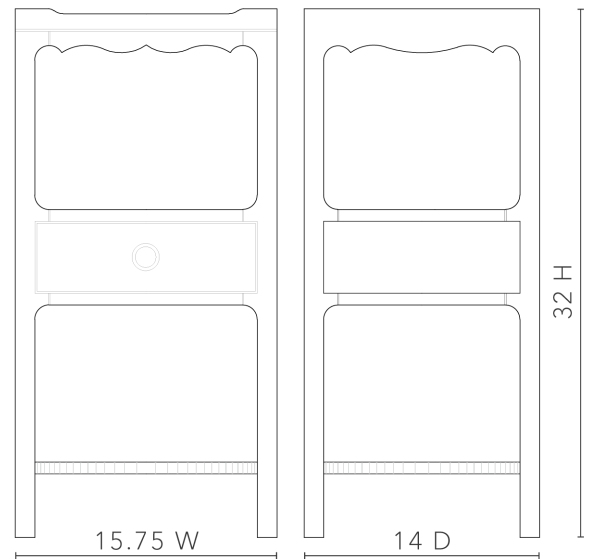

Sara I-Drawer End Table, Sailcloth Sheen

SAR-IIO-9540-884

- 15.75W x 14D x 32H
- Clear Lacquered Painted and Glazed Open Pore Acacia Wood and Veneers
- Antique Brass Finished Cast Metal
- Finished Back, Soft Close Undermount Glides