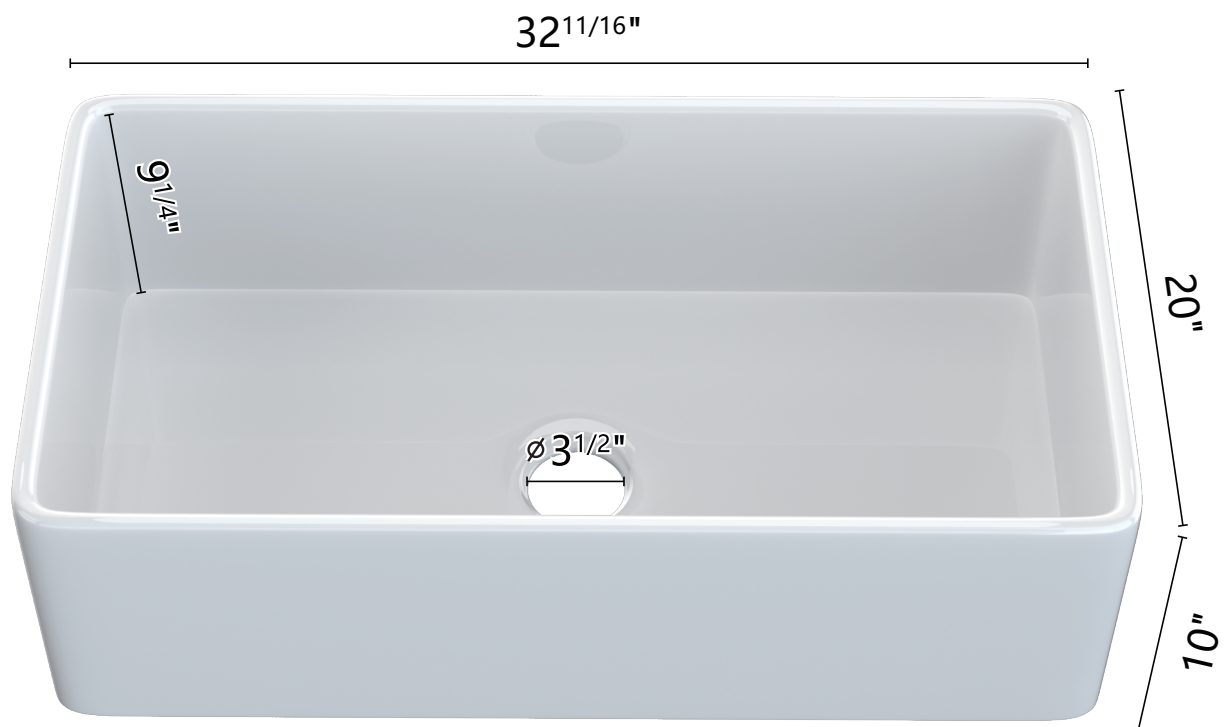

ZEAFIVE®

DIMENSION DETAILS SINK

PRODUCT
INSTRUCTION
VIDEO

20×33×10inch SINGLE SINK

PRODUCT SIZE

KINDLY ATTENTION: To present a perfect installation, please measure the actual sink size for the cutout and trace for the countertop. Do not cut the countertop until you receive the sink. Because this fireclay sink size may vary in size by up to 1/4 inch during the high-temperature firing production.