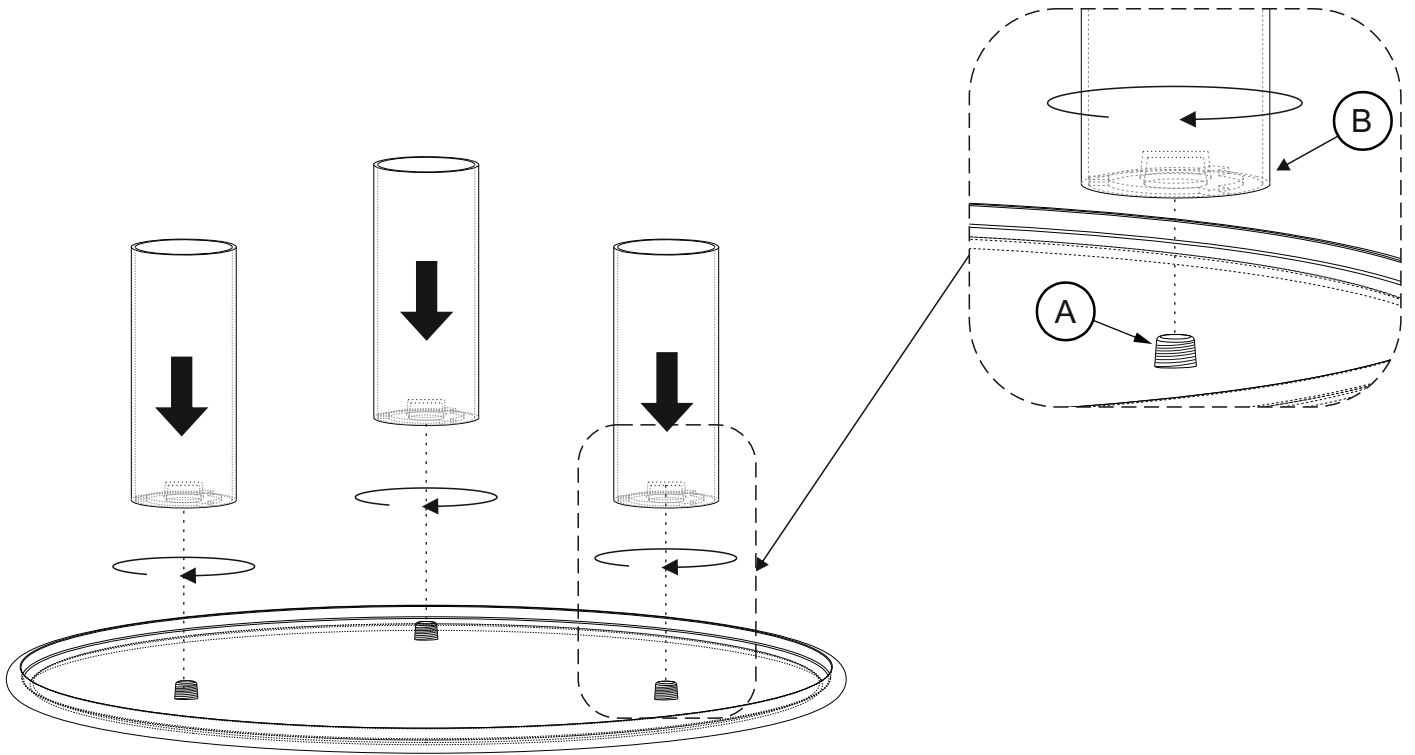

ASSEMBLY INSTRUCTION FOR COFFEE TABLE

| HARDWARE LIST | | | | |
|---------------|--|-----|------------------------|---|
| A |  | TOP | Ø1270 X 38.1 mm | 1 |
| B |  | TOP | Ø158.75 X 361.95 mm | 3 |

Step 2

Step 3