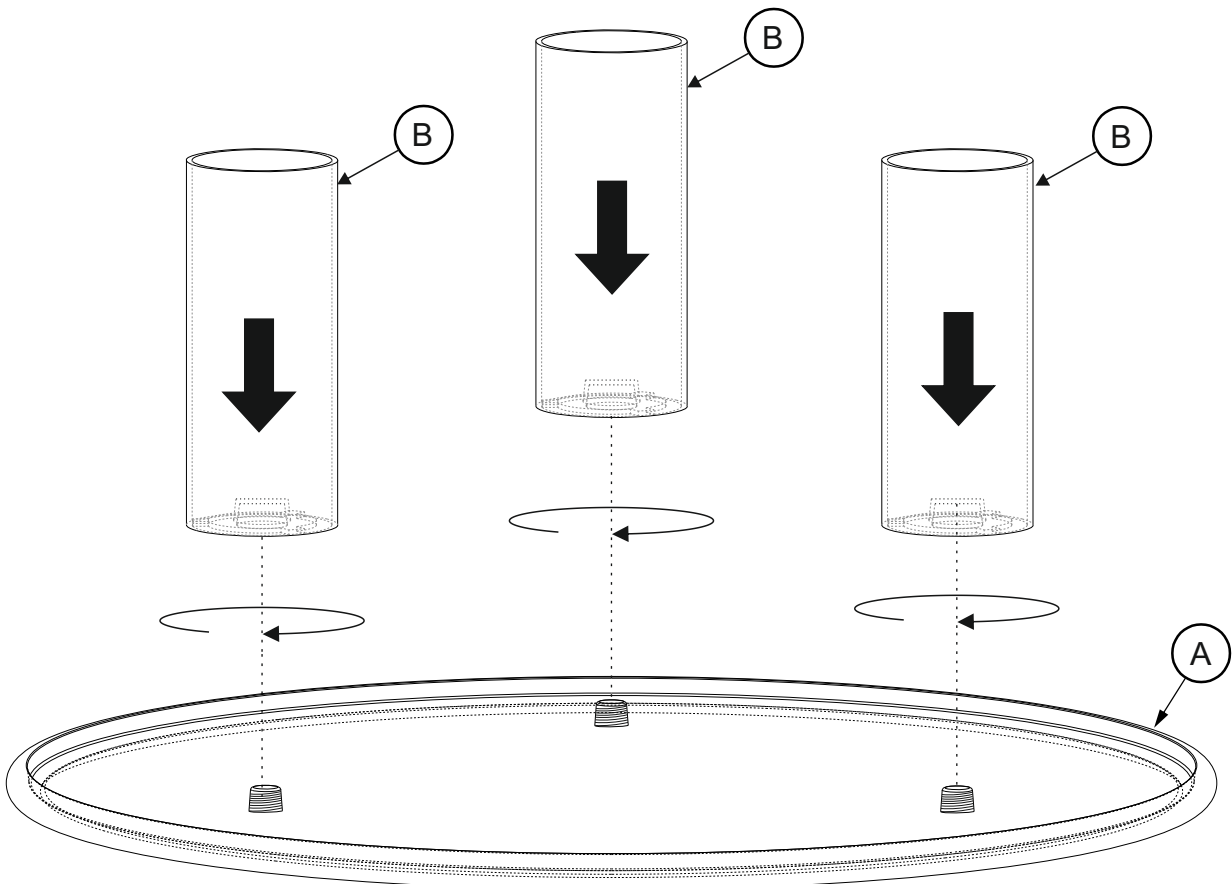

ASSEMBLY INSTRUCTION FOR COFFEE TABLE

| HARDWARE LIST | | | | |
|---------------|--|-----|------------------------|---|
| A |  | TOP | Ø1270 X 38.1 mm | 1 |
| B |  | TOP | Ø158.75 X 361.95 mm | 3 |

Step 2

Step 3