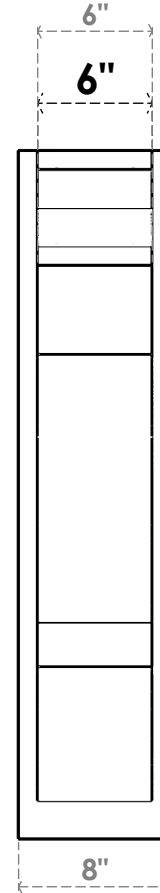

ITEM NUMBER: OUTUROC060X080X24000X36000X060X020X060BOA04RCPR

6"W TOP X 8"W BACK X 24"D X 36"H X 6"T TOP X 2"T BACK TIMBERTHANE ROUGH CEDAR BALBOA FAUX WOOD OPEN OUTLOOKER, TRADITIONAL TOP AND BLOCK BACK, 6"W CLOSED BRACE, PRIMED TAN

SIDE PROFILE

FRONT PROFILE

ISOMETRIC

GENERATED DATE : 07/05/2023

EKENA MILLWORK
2300 WEST MAIN ST.
CLARKSVILLE, TX 75426
TOLL FREE: 866-607-0453
WWW.EKENAMILLWORK.COM

NOTES

1. INSTALLATION TO BE COMPLETED IN ACCORDANCE WITH MANUFACTURER'S SPECIFICATIONS.
2. DRAWING MAY NOT BE TO SCALE
3. THIS DRAWING IS INTENDED FOR DESIGN AND PLANNING PURPOSES ONLY.
4. ALL INFORMATION CONTAINED HEREIN WAS CURRENT AT THE TIME OF DEVELOPMENT BUT MUST BE REVIEWED AND APPROVED BY THE PRODUCT MANUFACTURER TO BE CONSIDERED ACCURATE.
5. TIMBERTHANE ARCHITECTURAL PRODUCTS ARE MADE FROM HIGH DENSITY URETHANE AND COME FACTORY PRIMED