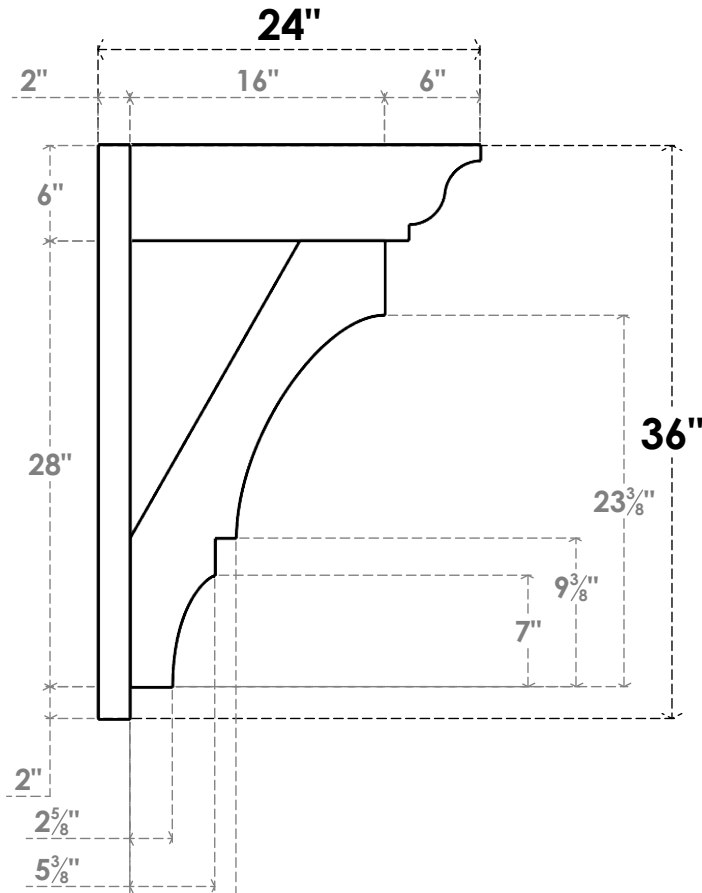

ITEM NUMBER: OUTUROC060X080X24000X36000X060X020X060BOA04RCPR

6"W TOP X 8"W BACK X 24"D X 36"H X 6"T TOP X 2"T BACK TIMBERTHANE ROUGH CEDAR BALBOA FAUX WOOD OPEN OUTLOOKER, TRADITIONAL TOP AND BLOCK BACK, 6"W CLOSED BRACE, PRIMED TAN

SIDE PROFILE

FRONT PROFILE

ISOMETRIC

GENERATED DATE : 07/05/2023

EKENA MILLWORK
2300 WEST MAIN ST.
CLARKSVILLE, TX 75426
TOLL FREE: 866-607-0453
WWW.EKENAMILLWORK.COM

NOTES

1. INSTALLATION TO BE COMPLETED IN ACCORDANCE WITH MANUFACTURER'S SPECIFICATIONS.
2. DRAWING MAY NOT BE TO SCALE
3. THIS DRAWING IS INTENDED FOR DESIGN AND PLANNING PURPOSES ONLY.
4. ALL INFORMATION CONTAINED HEREIN WAS CURRENT AT THE TIME OF DEVELOPMENT BUT MUST BE REVIEWED AND APPROVED BY THE PRODUCT MANUFACTURER TO BE CONSIDERED ACCURATE.
5. TIMBERTHANE ARCHITECTURAL PRODUCTS ARE MADE FROM HIGH DENSITY URETHANE AND COME FACTORY PRIMED