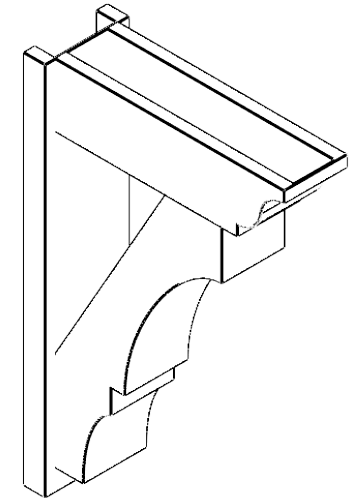

ITEM NUMBER: OUTUROC060X080X24000X36000X060X020X060BOA04RCPR

6"W TOP X 8"W BACK X 24"D X 36"H X 6"T TOP X 2"T BACK TIMBERTHANE ROUGH CEDAR BALBOA FAUX WOOD OPEN OUTLOOKER, TRADITIONAL TOP AND BLOCK BACK, 6"W CLOSED BRACE, PRIMED TAN

SIDE PROFILE

FRONT PROFILE

ISOMETRIC

GENERATED DATE : 07/05/2023

EKENA MILLWORK
2300 WEST MAIN ST.
CLARKSVILLE, TX 75426
TOLL FREE: 866-607-0453
WWW.EKENAMILLWORK.COM

NOTES

1. INSTALLATION TO BE COMPLETED IN ACCORDANCE WITH MANUFACTURER'S SPECIFICATIONS.
2. DRAWING MAY NOT BE TO SCALE
3. THIS DRAWING IS INTENDED FOR DESIGN AND PLANNING PURPOSES ONLY.
4. ALL INFORMATION CONTAINED HEREIN WAS CURRENT AT THE TIME OF DEVELOPMENT BUT MUST BE REVIEWED AND APPROVED BY THE PRODUCT MANUFACTURER TO BE CONSIDERED ACCURATE.
5. TIMBERTHANE ARCHITECTURAL PRODUCTS ARE MADE FROM HIGH DENSITY URETHANE AND COME FACTORY PRIMED