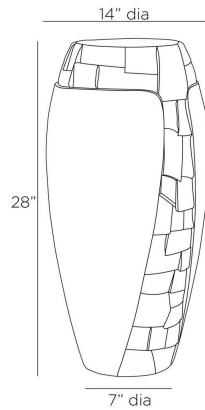

GINA OUTDOOR PLANTER

AVS10
H: 28 IN, Dia: 14.00 IN
Eggshell

Inspired by Art Nouveau-style jewelry depicting a dragonfly, our terracotta planter's hand-carved eggshell finish surface offers a harmonious balance of figural motifs and natural elements. This intriguing texture is mirrored front and back. A removable rubber stopper is at the bottom for easy drainage. Finish will vary.

APPEARANCE

Material	Terracotta
Finish	Eggshell
Finish Will Vary	Yes
Top Coat/Sealant	Yes

DIMENSIONS

Foot Print	Dia: 7.00 IN
Opening	Dia: 8.00 IN

SHIPPING

Shipping Requirements	TruckShip
Product Weight	55.6 lbs
Gross Weight 1	60 lbs
Shipping Box 1	H: 85.5 IN, L: 46.5 IN, W: 46.5 IN