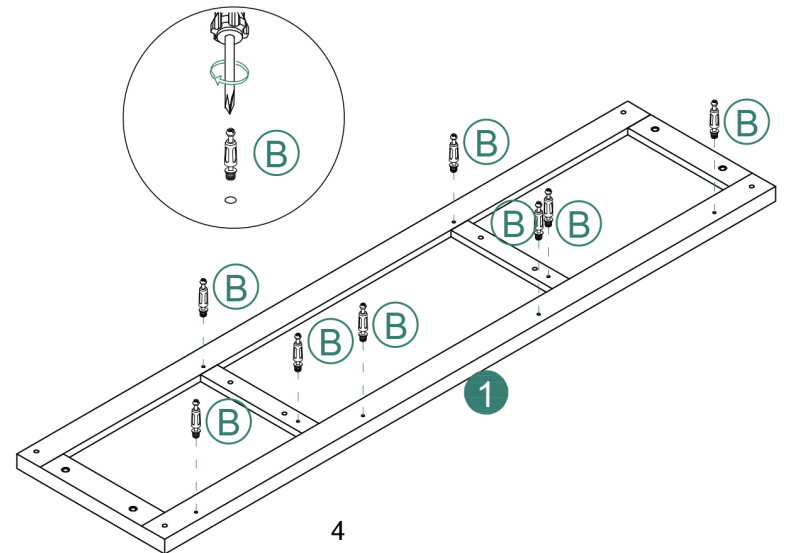

DGYJH-V1

FTLFTS-6073
FTLFTS-6079

TV STAND

ASSEMBLY INSTRUCTIONS

ASSEMBLY INSTRUCTIONS

Notice:

1. Follow the installation instructions. Please confirm all accessories are present before installation.
2. Do not fully tighten the screws during initial assembly. Fully tighten screws only once all pieces which are correctly assembled.
3. If you encounter any problems during installation, refer to two solutions: Follow the installation video tutorial on the Amazon product page or contact our customer service.

Item no.	Reference Image	Qty.	Item no.	Reference Image	Qty.
(A)		x42	(K)		x2
(B)		x42	(L)	 M4x18	x2
(C)	 Ø8x30	x18	(M)		x2
(D)		x4	(N)		x2
(E)		x4	(O)		x1
(F)		x2 SETS	(-)		-
(G)	 Ø3.5x14	x26			
(H)	 M5x40	x4			
(I)	 M6x50	x4			
(J)	 Ø4x16	x12			

Item no.	Reference Image	Qty.	Item no.	Reference Image	Qty.
(1)		x1	(10)		x1
(2)		x1	(11)		x2
(3)		x1	(12)		x2
(4)		x1	(13)		x1
(5)		x1	(14)		x1
(6)		x2	(15)		x1
(7)		x1			
(8)		x2			
(9)		x1			

Explosion Diagram

1

Ⓑ 22PCS ① 1PC ② 1PC ⑮ 1PC

A legend for step 1 showing four items: a screw (labeled Ⓑ 22PCS), a rectangular trim piece (labeled ① 1PC), a triangular brace (labeled ② 1PC), and a vertical slat panel (labeled ⑮ 1PC).