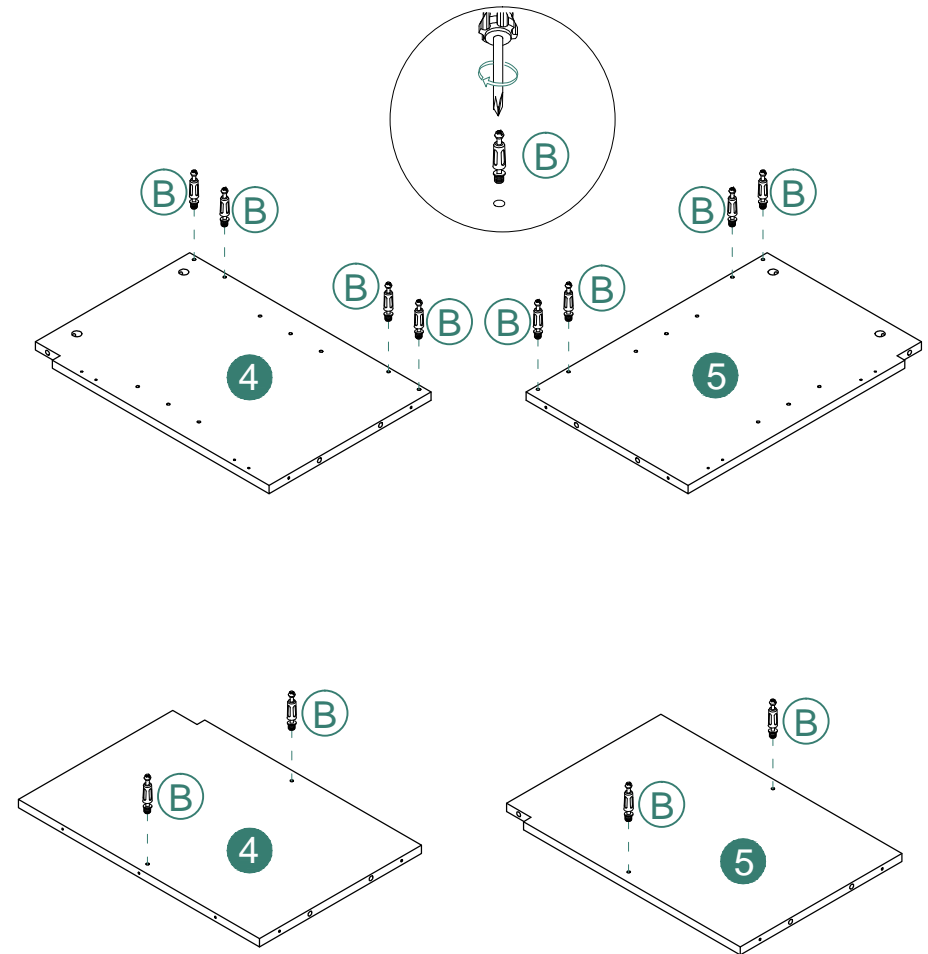

Item no.	Reference Image	Qty.	Item no.	Reference Image	Qty.
(1)		x1	(10)		x1
(2)		x1	(11)		x2
(3)		x1	(12)		x2
(4)		x1	(13)		x1
(5)		x1	(14)		x1
(6)		x2	(15)		x1
(7)		x1			
(8)		x2			
(9)		x1			

Explosion Diagram

1

Ⓑ 22PCS ① 1PC ② 1PC ⑮ 1PC

A legend for step 1 showing four items: a screw (labeled Ⓑ 22PCS), a rectangular trim piece (labeled ① 1PC), a triangular brace (labeled ② 1PC), and a vertical slat panel (labeled ⑮ 1PC).

ASSEMBLY INSTRUCTIONS

ASSEMBLY INSTRUCTIONS

2

5

3

6

4

Ⓐ8PCS