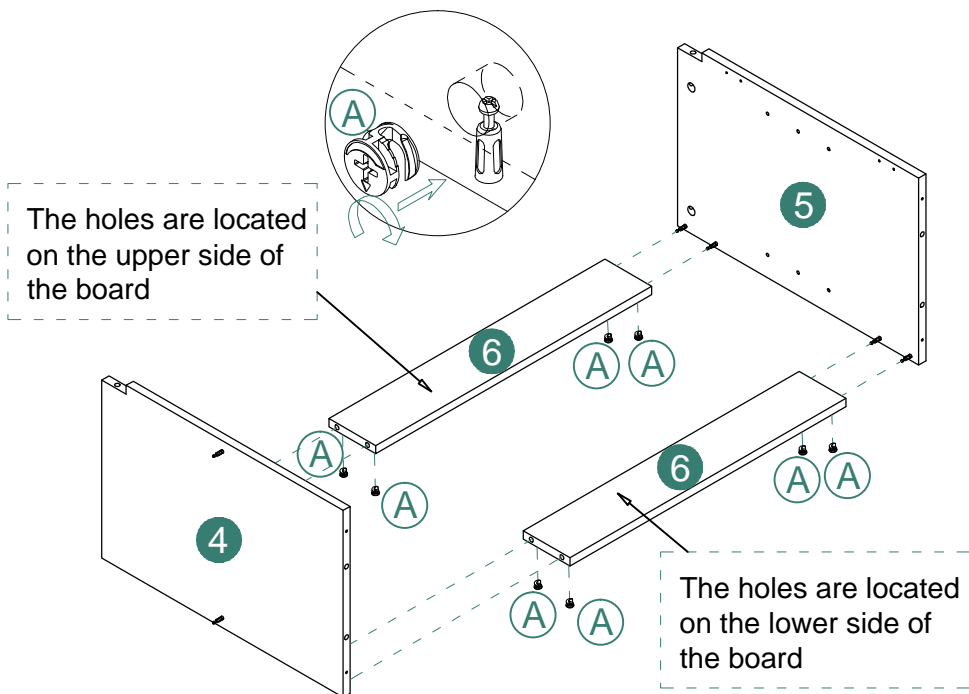

4

Ⓐ8PCS

⑥2PCS