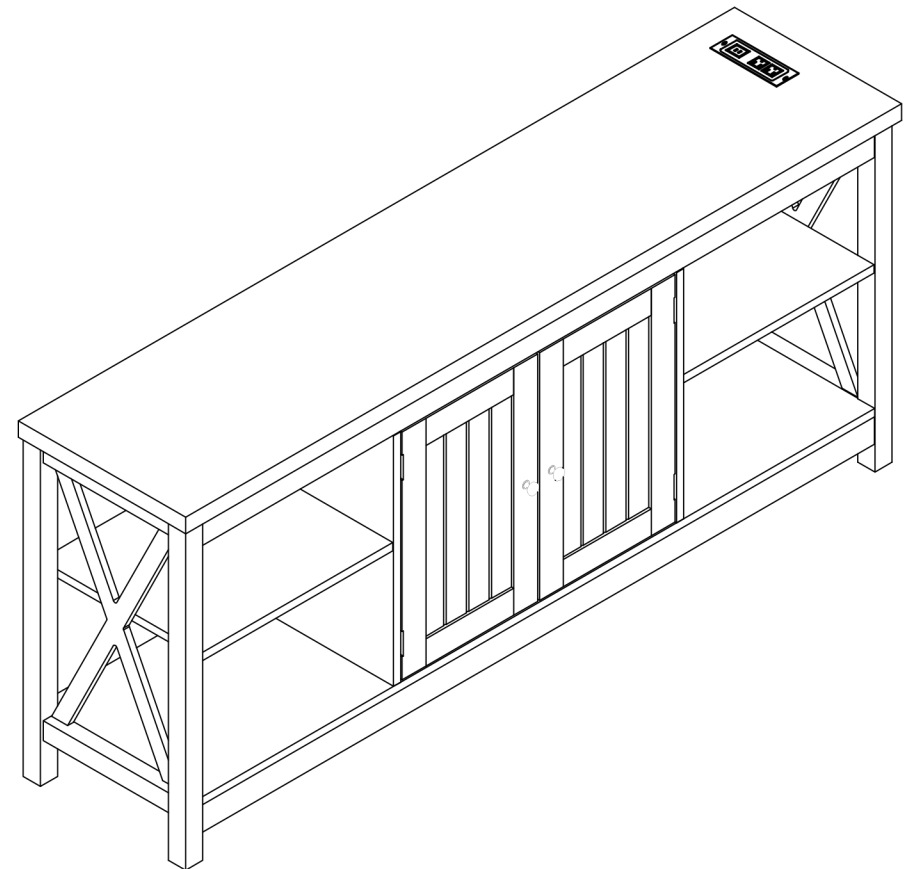

DGYJH-V1

FTLFTS-6073
FTLFTS-6079

TV STAND

ASSEMBLY INSTRUCTIONS

ASSEMBLY INSTRUCTIONS

Notice:

1. Follow the installation instructions. Please confirm all accessories are present before installation.
2. Do not fully tighten the screws during initial assembly. Fully tighten screws only once all pieces which are correctly assembled.
3. If you encounter any problems during installation, refer to two solutions: Follow the installation video tutorial on the Amazon product page or contact our customer service.

Item no.	Reference Image	Qty.	Item no.	Reference Image	Qty.
(A)		x42	(K)		x2
(B)		x42	(L)	 M4x18	x2
(C)	 Ø8x30	x18	(M)		x2
(D)		x4	(N)		x2
(E)		x4	(O)		x1
(F)		x2 SETS	(-)		-
(G)	 Ø3.5x14	x26			
(H)	 M5x40	x4			
(I)	 M6x50	x4			
(J)	 Ø4x16	x12			

Item no.	Reference Image	Qty.	Item no.	Reference Image	Qty.
(1)		x1	(10)		x1
(2)		x1	(11)		x2
(3)		x1	(12)		x2
(4)		x1	(13)		x1
(5)		x1	(14)		x1
(6)		x2	(15)		x1
(7)		x1			
(8)		x2			
(9)		x1			

Explosion Diagram

1

Ⓑ 22PCS ① 1PC ② 1PC ⑮ 1PC

A legend for step 1 showing four items: a screw (labeled Ⓑ 22PCS), a rectangular trim piece (labeled ① 1PC), a triangular brace (labeled ② 1PC), and a vertical slat panel (labeled ⑮ 1PC).