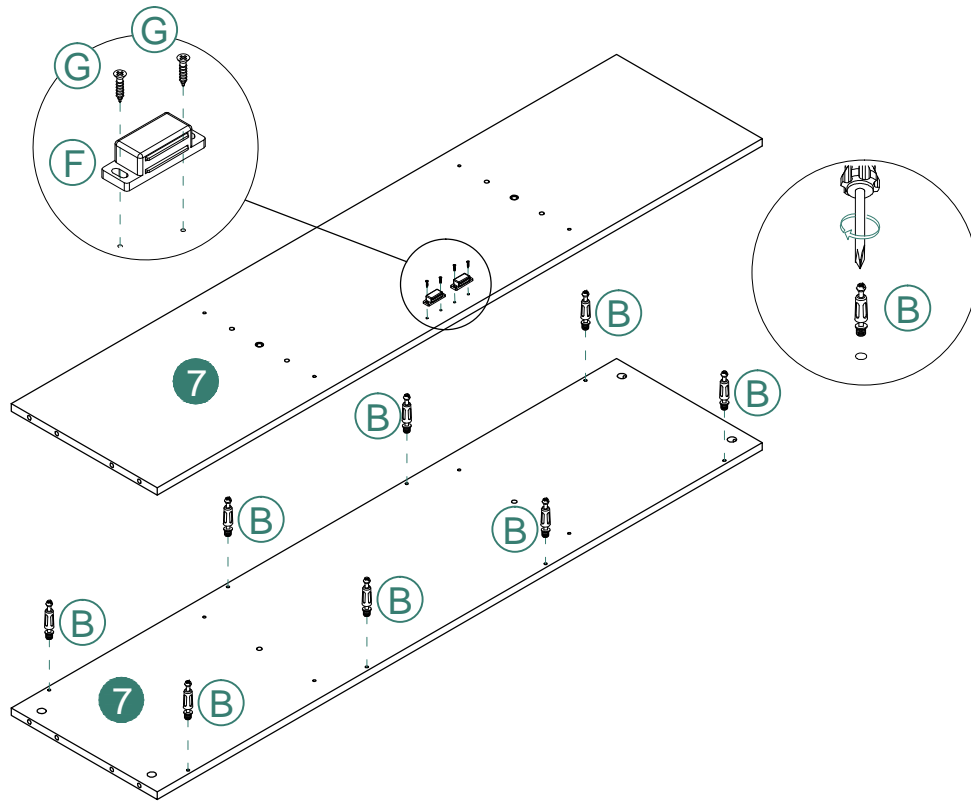

Item no.	Reference Image	Qty.	Item no.	Reference Image	Qty.
(A)		x42	(K)		x2
(B)		x42	(L)	 M4x18	x2
(C)	 Ø8x30	x18	(M)		x2
(D)		x4	(N)		x2
(E)		x4	(O)		x1
(F)		x2 SETS	(-)		-
(G)	 Ø3.5x14	x26			
(H)	 M5x40	x4			
(I)	 M6x50	x4			
(J)	 Ø4x16	x12			

Item no.	Reference Image	Qty.	Item no.	Reference Image	Qty.
(1)		x1	(10)		x1
(2)		x1	(11)		x2
(3)		x1	(12)		x2
(4)		x1	(13)		x1
(5)		x1	(14)		x1
(6)		x2	(15)		x1
(7)		x1			
(8)		x2			
(9)		x1			

Explosion Diagram

1

Ⓑ 22PCS ① 1PC ② 1PC ⑮ 1PC

A legend for step 1 showing four items: a screw (labeled Ⓑ 22PCS), a rectangular trim piece (labeled ① 1PC), a triangular brace (labeled ② 1PC), and a vertical slat panel (labeled ⑮ 1PC).

ASSEMBLY INSTRUCTIONS

ASSEMBLY INSTRUCTIONS

2

5

3

6

4

Ⓐ8PCS