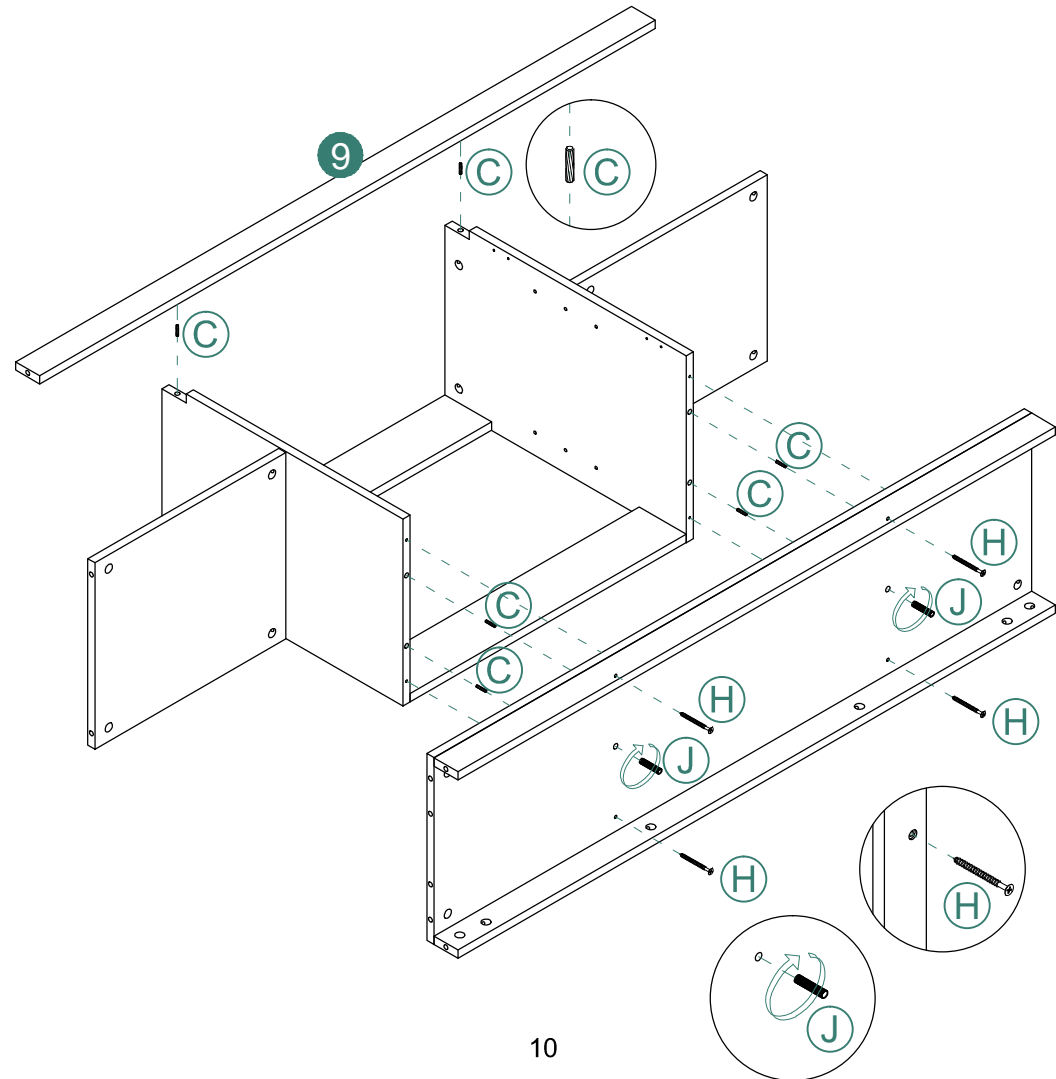

ASSEMBLY INSTRUCTIONS

ASSEMBLY INSTRUCTIONS

6

9

7

10