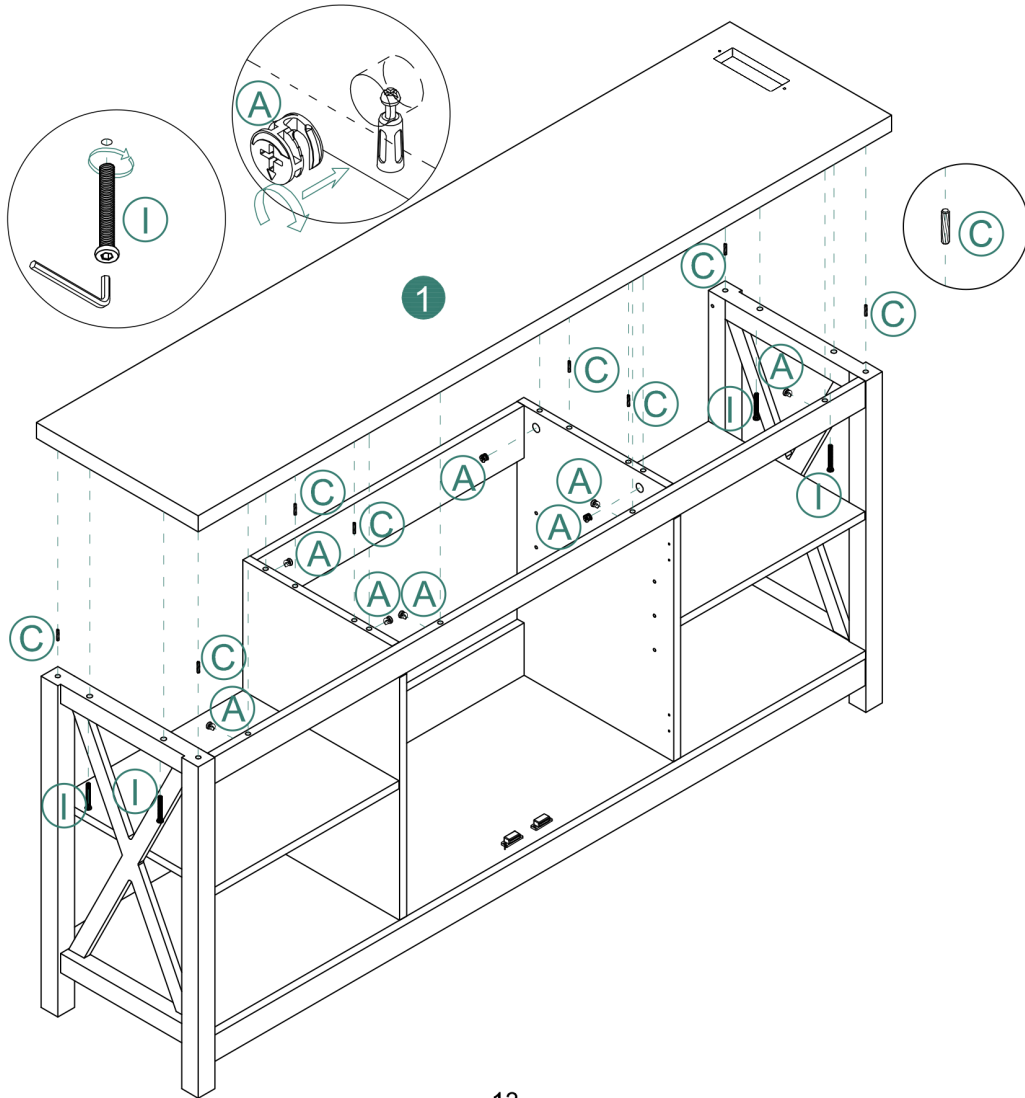

ASSEMBLY INSTRUCTIONS

10

- ⑧PCS
- Ø8x30 ⑧PCS
- M6x50 ①4PCS