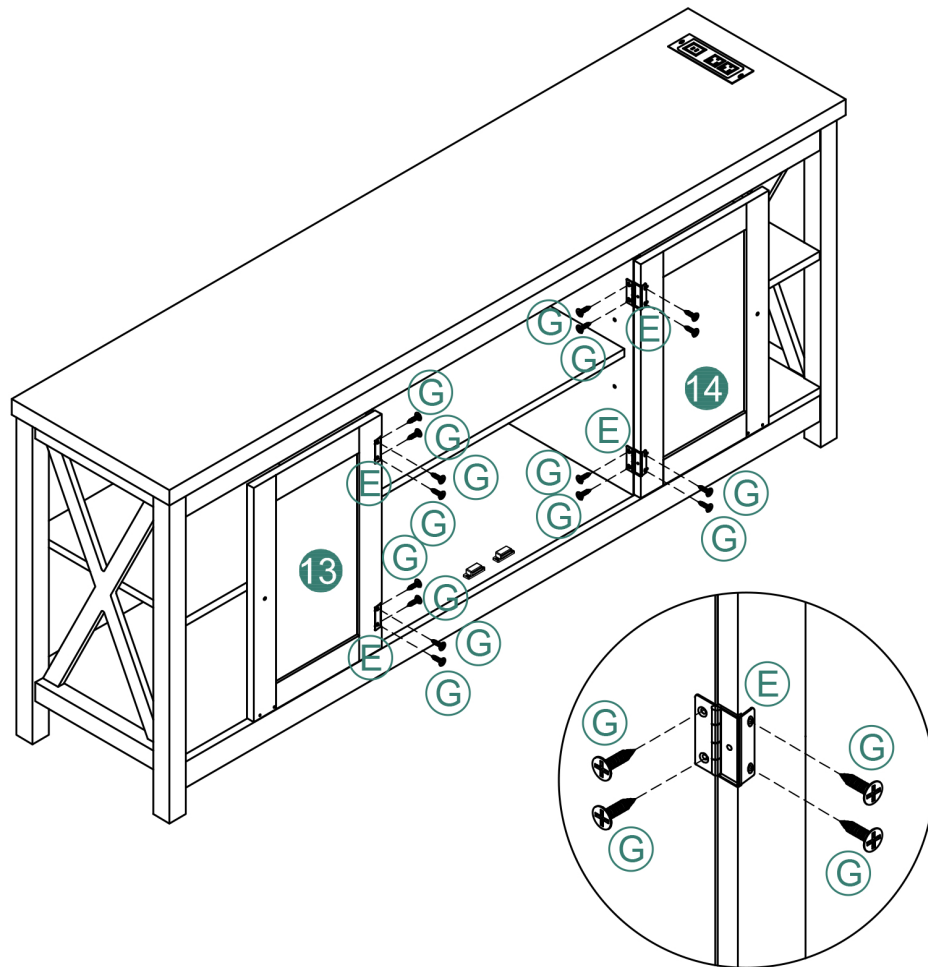

1

Ⓑ 22PCS ① 1PC ② 1PC ⑮ 1PC

A legend for step 1 showing four items: a screw (labeled Ⓑ 22PCS), a rectangular trim piece (labeled ① 1PC), a triangular brace (labeled ② 1PC), and a vertical slat panel (labeled ⑮ 1PC).

ASSEMBLY INSTRUCTIONS

ASSEMBLY INSTRUCTIONS

12

Ø3.5x14

Ⓔ4PCS

Ⓒ16PCS

13

Ø3.5x14

M4x18

Ⓕ2PCS

Ⓒ4PCS

Ⓖ2PCS

Ⓜ2PCS

Ⓝ2PCS

14

Ø4x16