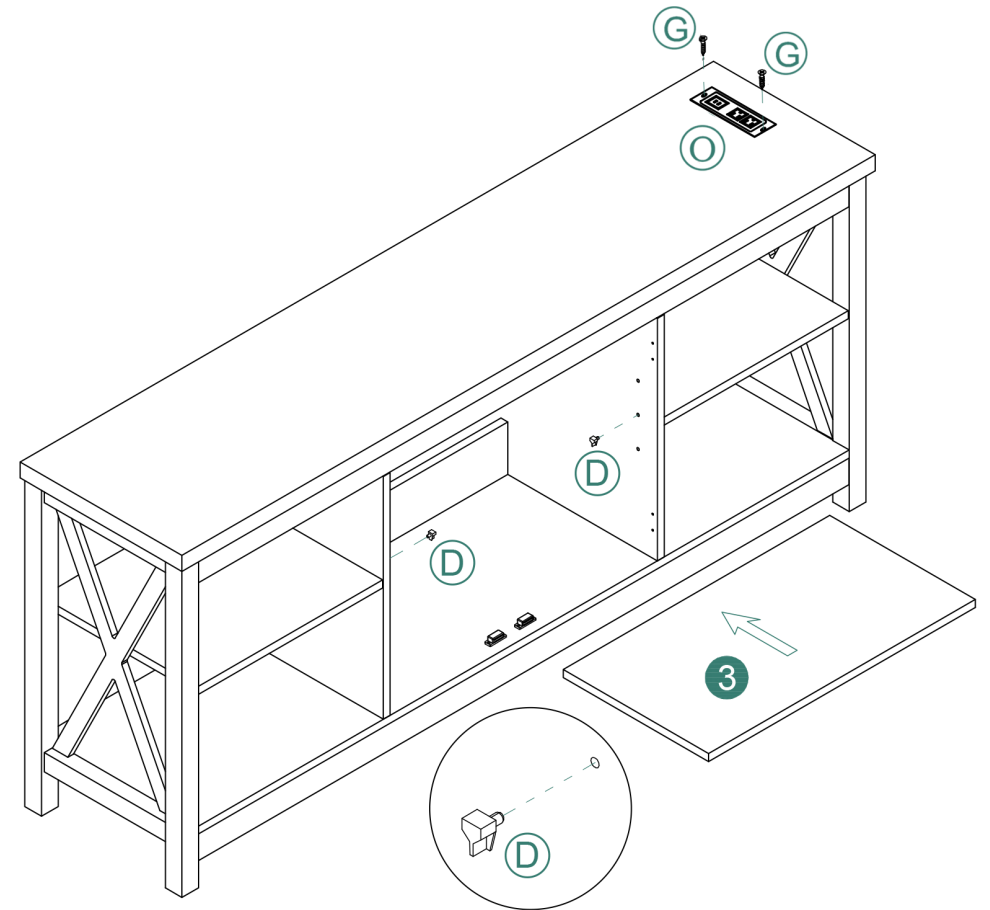

ASSEMBLY INSTRUCTIONS

11

- ①PC
- Ø3.5x14 ②PCS
- ④PCS
- ③1PC