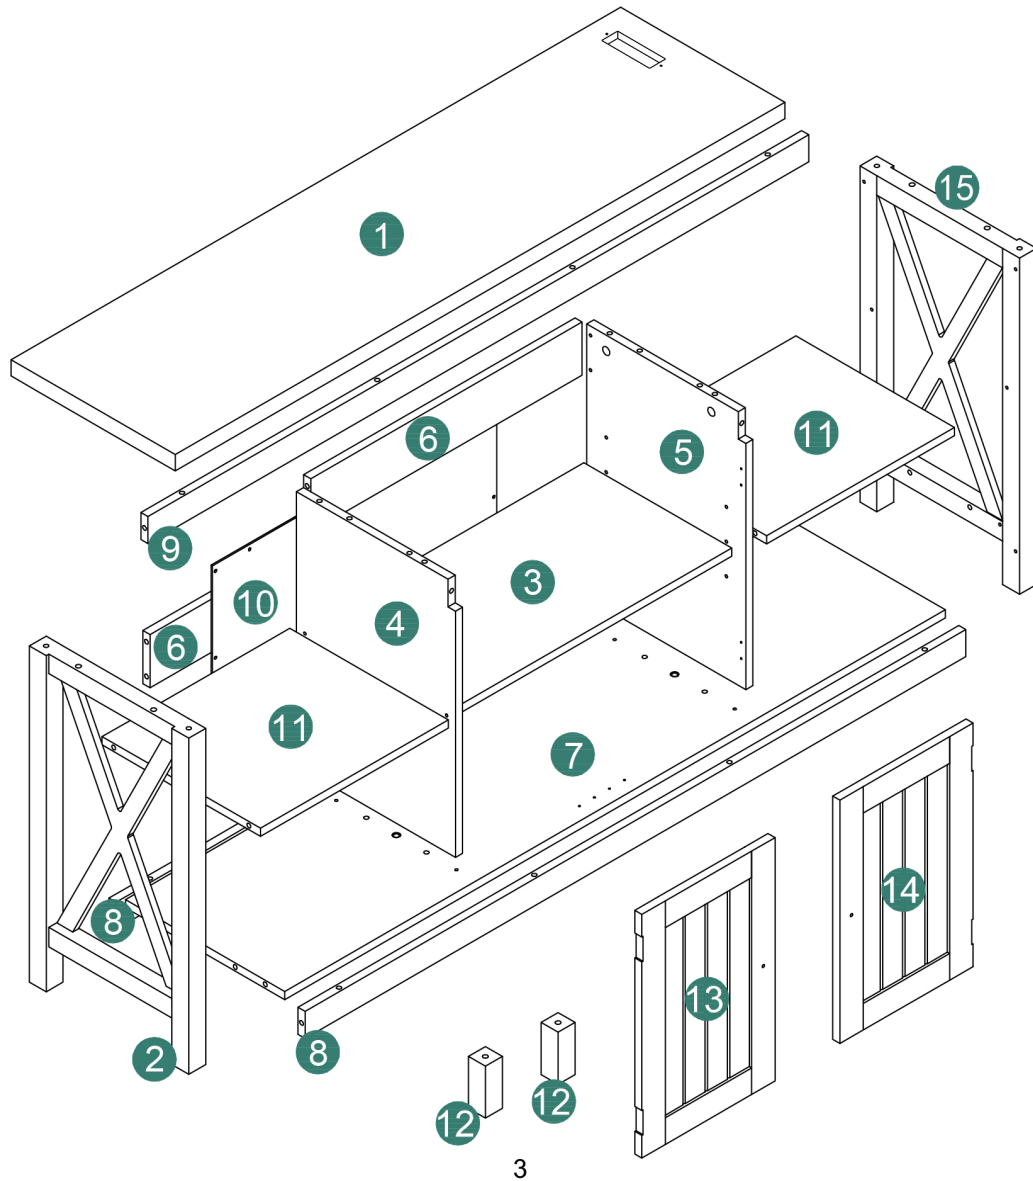

DGYJH-V1

FTLFTS-6073
FTLFTS-6079

TV STAND

ASSEMBLY INSTRUCTIONS

ASSEMBLY INSTRUCTIONS

Notice:

1. Follow the installation instructions. Please confirm all accessories are present before installation.
2. Do not fully tighten the screws during initial assembly. Fully tighten screws only once all pieces which are correctly assembled.
3. If you encounter any problems during installation, refer to two solutions: Follow the installation video tutorial on the Amazon product page or contact our customer service.

Item no.	Reference Image	Qty.	Item no.	Reference Image	Qty.
(A)		x42	(K)		x2
(B)		x42	(L)	 M4x18	x2
(C)	 Ø8x30	x18	(M)		x2
(D)		x4	(N)		x2
(E)		x4	(O)		x1
(F)		x2 SETS	(-)		-
(G)	 Ø3.5x14	x26			
(H)	 M5x40	x4			
(I)	 M6x50	x4			
(J)	 Ø4x16	x12			

Item no.	Reference Image	Qty.	Item no.	Reference Image	Qty.
(1)		x1	(10)		x1
(2)		x1	(11)		x2
(3)		x1	(12)		x2
(4)		x1	(13)		x1
(5)		x1	(14)		x1
(6)		x2	(15)		x1
(7)		x1			
(8)		x2			
(9)		x1			

Explosion Diagram

1

Ⓑ 22PCS ① 1PC ② 1PC ⑮ 1PC

A legend for step 1 showing four items: a screw (labeled Ⓑ 22PCS), a rectangular trim piece (labeled ① 1PC), a triangular brace (labeled ② 1PC), and a vertical slat panel (labeled ⑮ 1PC).