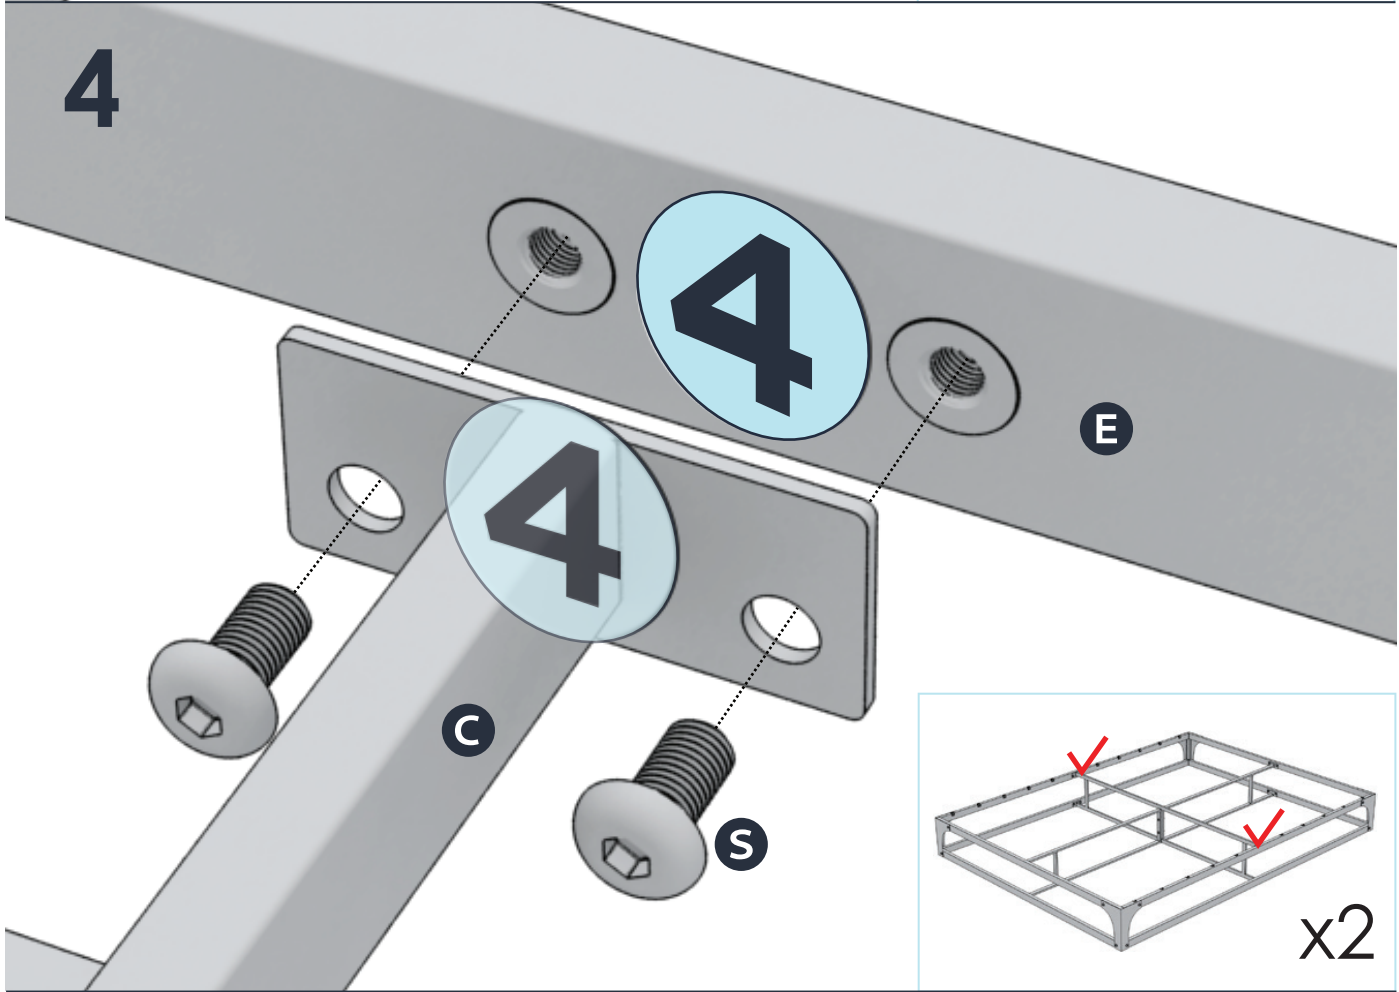

## ace of base: hinged 9"/12"

- Full, Queen, King

**A** x 1pcs

**B** x 1pcs

**C** x 1pcs

**D** x 2pc

**E** x 2pcs

**F** x 2pc

**G** x 4pcs

**H** x 10pcs

(Includes 4 Non-Slip Tape Slats)

**S** x 32pcs

**L** x 2pcs

x 1pc

9

Insert slats with Non-Slip tapes as shown.

10

Remove adhesive protection strip from non-slip tape slats as shown to help keep your mattress in place.

Please make sure to only remove **the top vinyl strip** and not the whole tape!

11