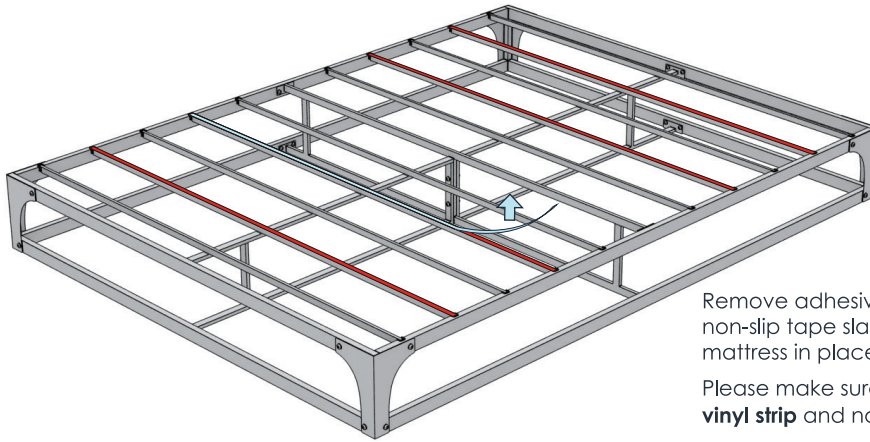

## ace of base: hinged 9"/12"

- Full, Queen, King

**A** x 1pcs

**B** x 1pcs

**C** x 1pcs

**D** x 2pc

**E** x 2pcs

**F** x 2pc

**G** x 4pcs

**H** x 10pcs

(Includes 4 Non-Slip Tape Slats)

**S** x 32pcs

**L** x 2pcs

x 1pc

9

Insert slats with Non-Slip tapes as shown.

10

Remove adhesive protection strip from non-slip tape slats as shown to help keep your mattress in place.

Please make sure to only remove **the top vinyl strip** and not the whole tape!

11