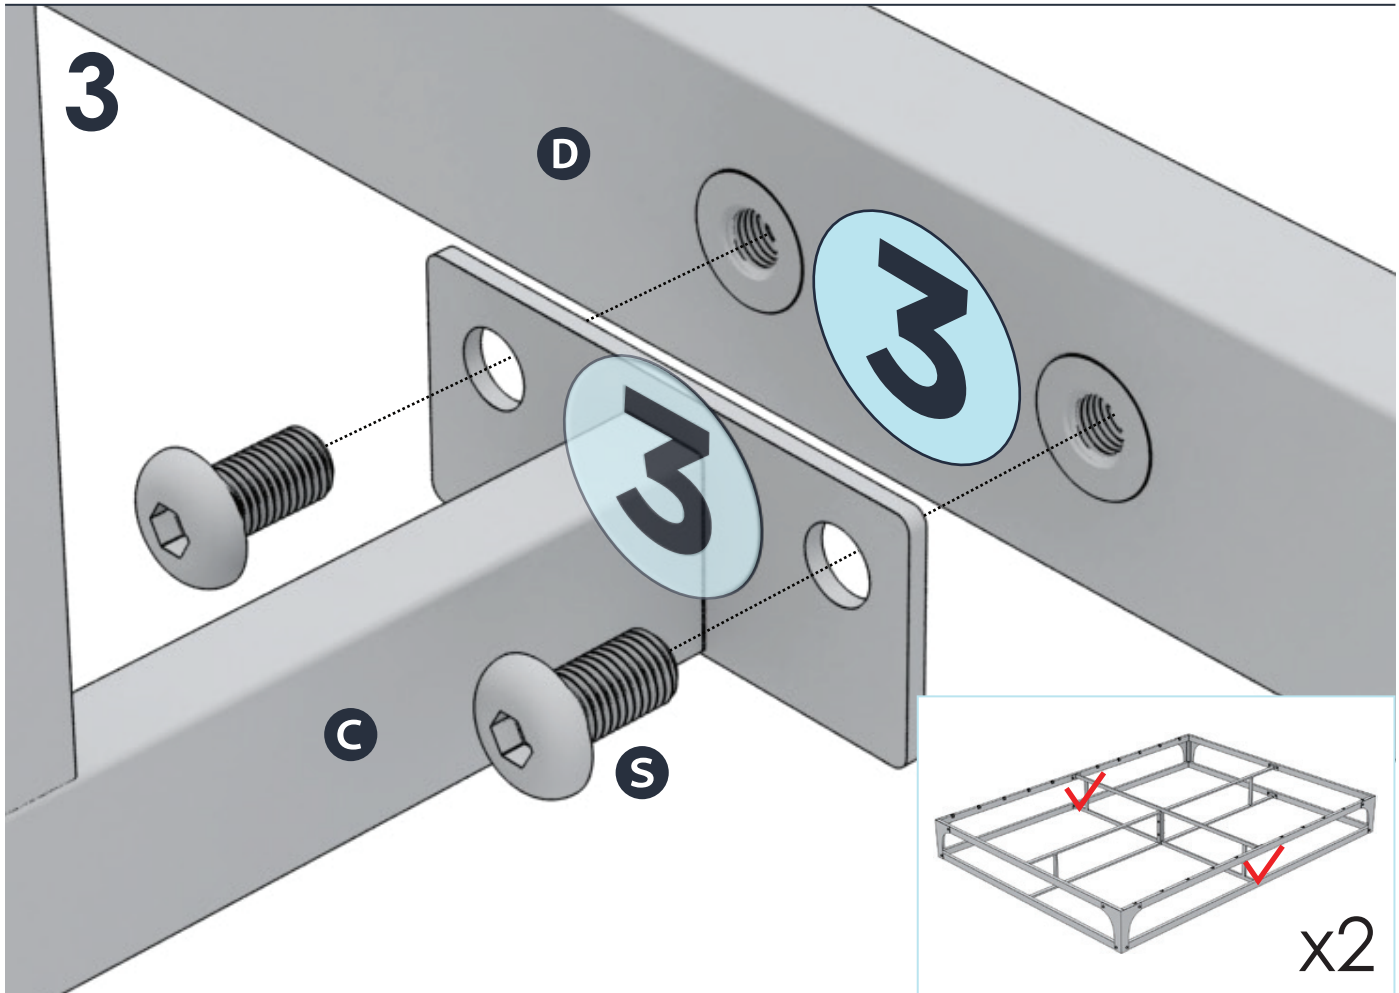

## ace of base: hinged 9"/12"

- Full, Queen, King

**A** x 1pcs

**B** x 1pcs

**C** x 1pcs

**D** x 2pc

**E** x 2pcs

**F** x 2pc

**G** x 4pcs

**H** x 10pcs

(Includes 4 Non-Slip Tape Slats)

**S** x 32pcs

**L** x 2pcs

x 1pc

9

Insert slats with Non-Slip tapes as shown.

10

Remove adhesive protection strip from non-slip tape slats as shown to help keep your mattress in place.

Please make sure to only remove **the top vinyl strip** and not the whole tape!

11