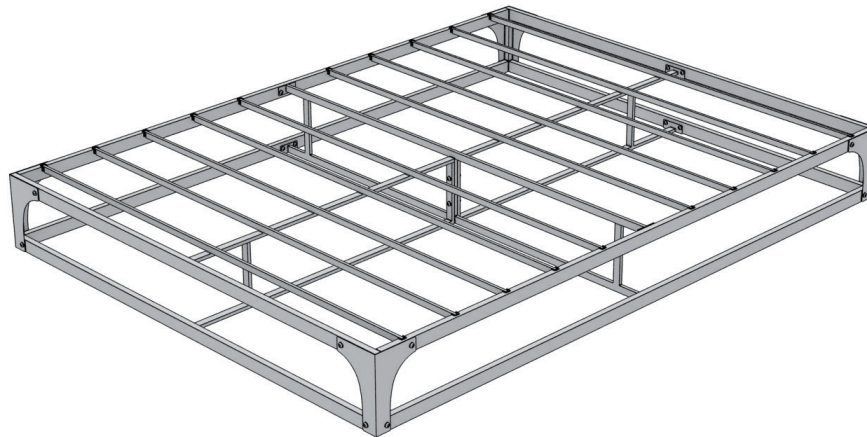

9

Insert slats with Non-Slip tapes as shown.

10

Remove adhesive protection strip from non-slip tape slats as shown to help keep your mattress in place.

Please make sure to only remove **the top vinyl strip** and not the whole tape!

11

THIS PRODUCT REQUIRES ADULT ASSEMBLY

If any part is missing or if you have any questions regarding the product, please call our customer service team or send us an email and have this assembly manual open to the components list, ready to provide the model name and component number.

RETURN POLICY

The item must be returned within 30 days of delivery for a full refund. All items (including accessories and components) must be returned in its original condition and carton, with original proof of purchase. Please email us for the 5-year limited warranty details.

WARNING

Remove mattress and all other objects while moving the assembled unit.

CHOKING HAZARD

Small parts.
Not intended for children.

PREVENT HAND INJURIES

Please use caution when assembling. Avoid placing fingers between frame structure while unfolding.