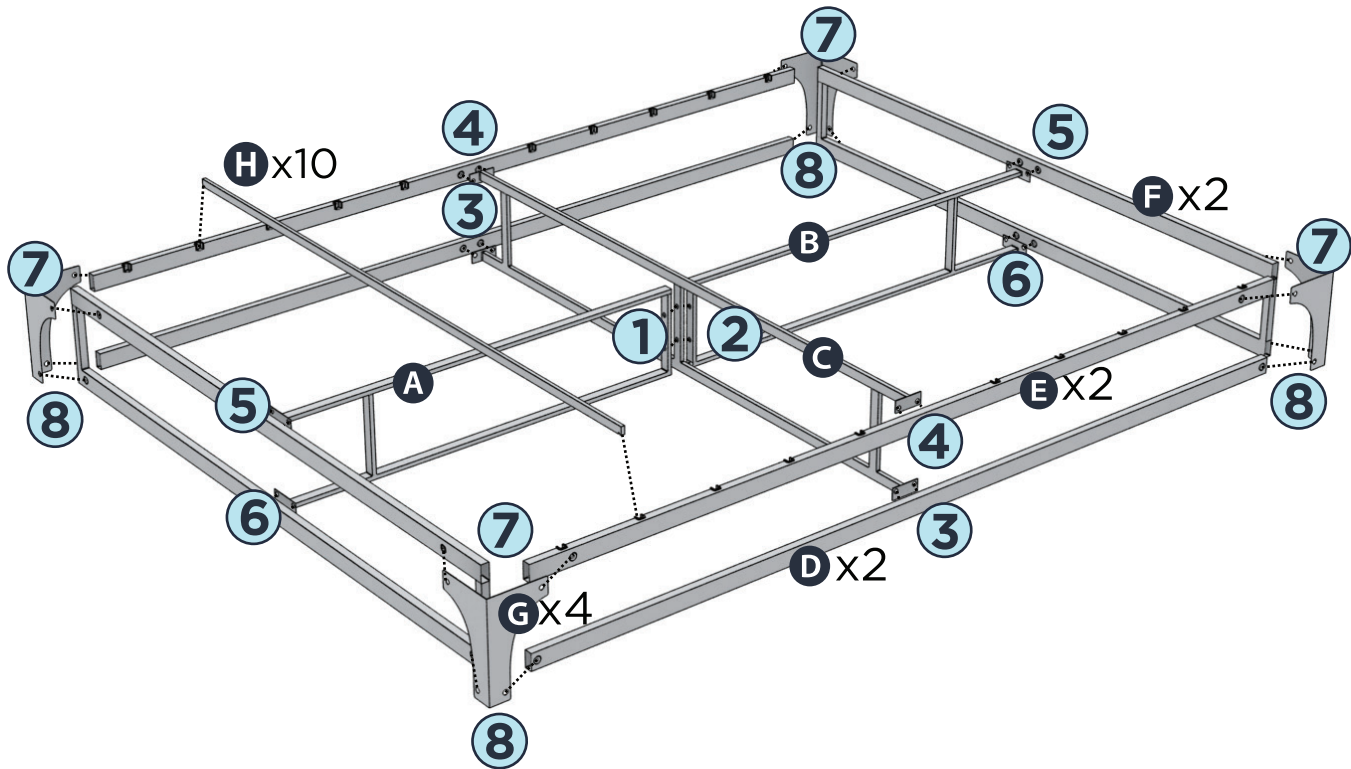

## ace of base: hinged 9"/12"

- Full, Queen, King

**A** x 1pcs

**B** x 1pcs

**C** x 1pcs

**D** x 2pc

**E** x 2pcs

**F** x 2pc

**G** x 4pcs

**H** x 10pcs

(Includes 4 Non-Slip Tape Slats)

**S** x 32pcs

**L** x 2pcs

x 1pc

9

Insert slats with Non-Slip tapes as shown.