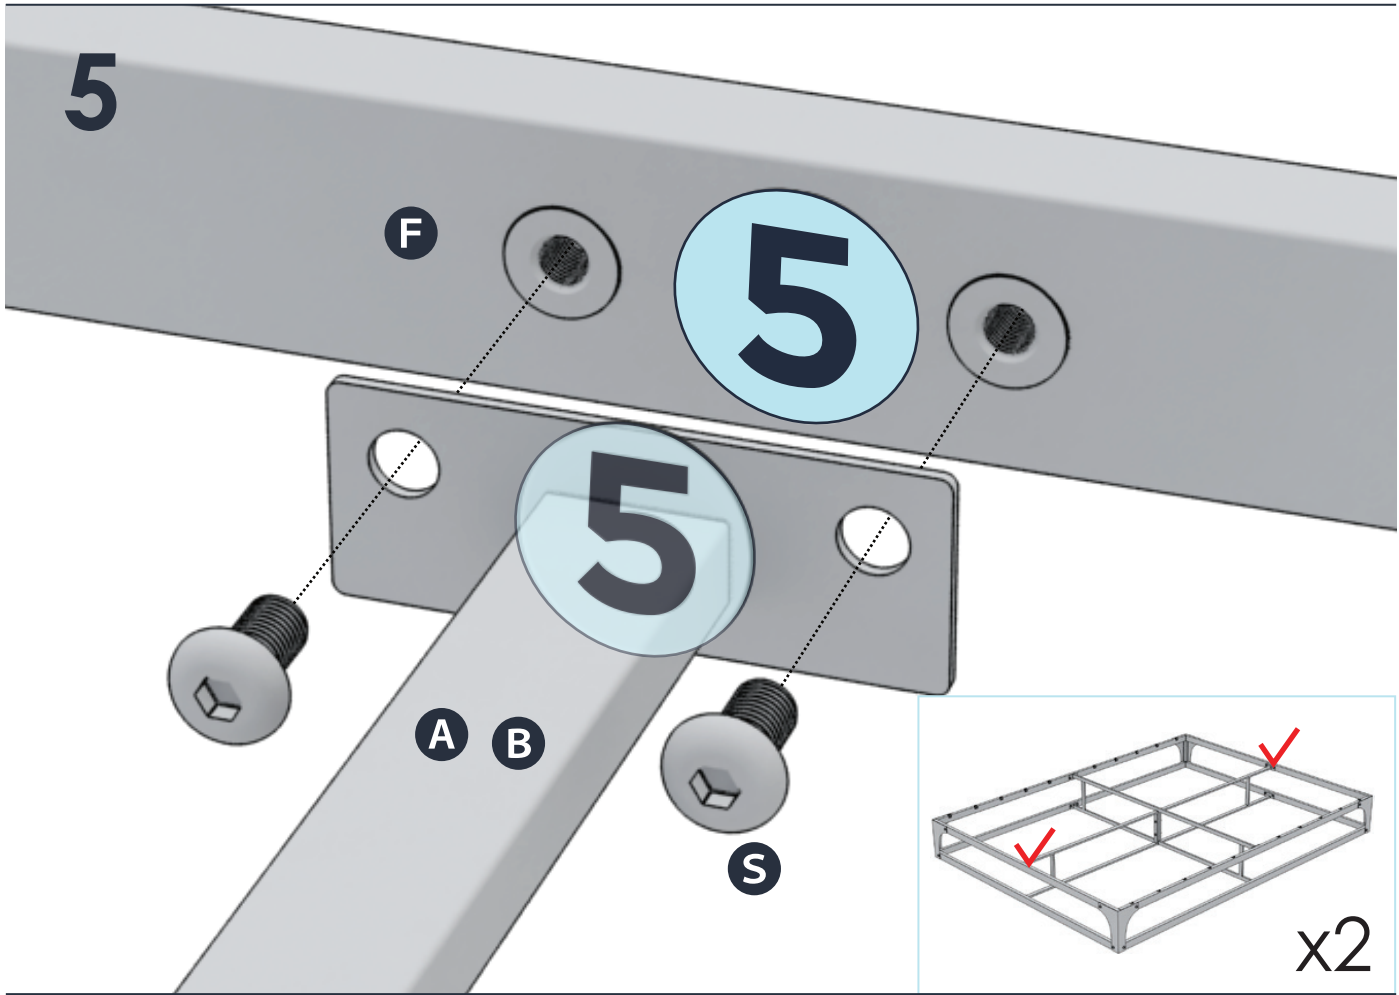

## ace of base: hinged 9"/12"

- Full, Queen, King

**A** x 1pcs

**B** x 1pcs

**C** x 1pcs

**D** x 2pc

**E** x 2pcs

**F** x 2pc

**G** x 4pcs

**H** x 10pcs

(Includes 4 Non-Slip Tape Slats)

**S** x 32pcs

**L** x 2pcs

x 1pc

9

Insert slats with Non-Slip tapes as shown.

10

Remove adhesive protection strip from non-slip tape slats as shown to help keep your mattress in place.

Please make sure to only remove **the top vinyl strip** and not the whole tape!

11