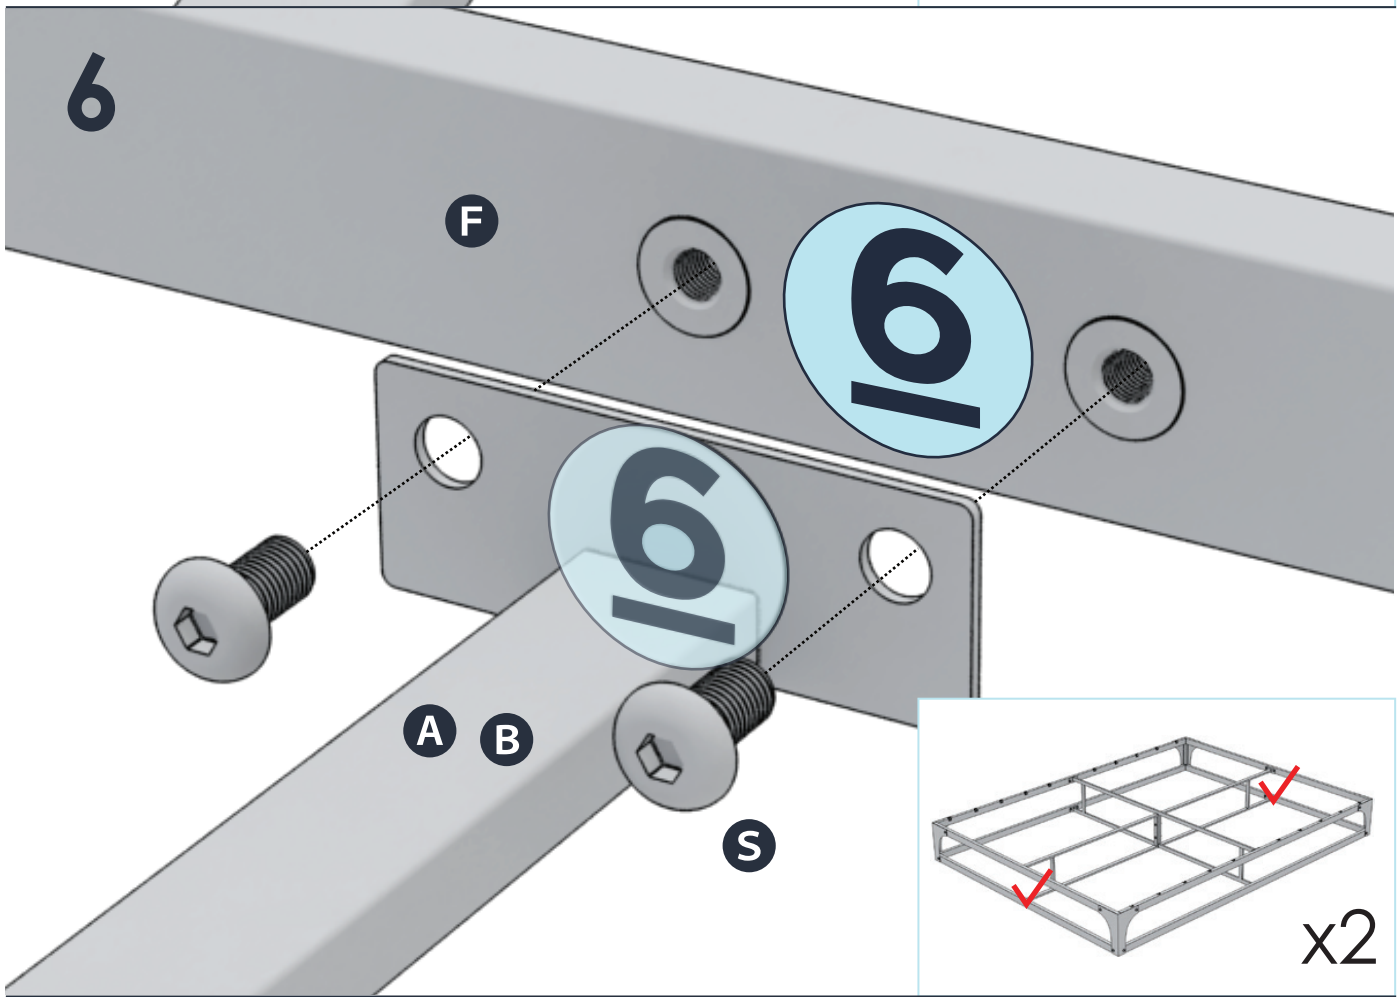

## ace of base: hinged 9"/12"

- Full, Queen, King

**A** x 1pcs

**B** x 1pcs

**C** x 1pcs

**D** x 2pc

**E** x 2pcs

**F** x 2pc

**G** x 4pcs

**H** x 10pcs

(Includes 4 Non-Slip Tape Slats)

**S** x 32pcs

**L** x 2pcs

x 1pc

9

Insert slats with Non-Slip tapes as shown.

10

Remove adhesive protection strip from non-slip tape slats as shown to help keep your mattress in place.

Please make sure to only remove **the top vinyl strip** and not the whole tape!

11