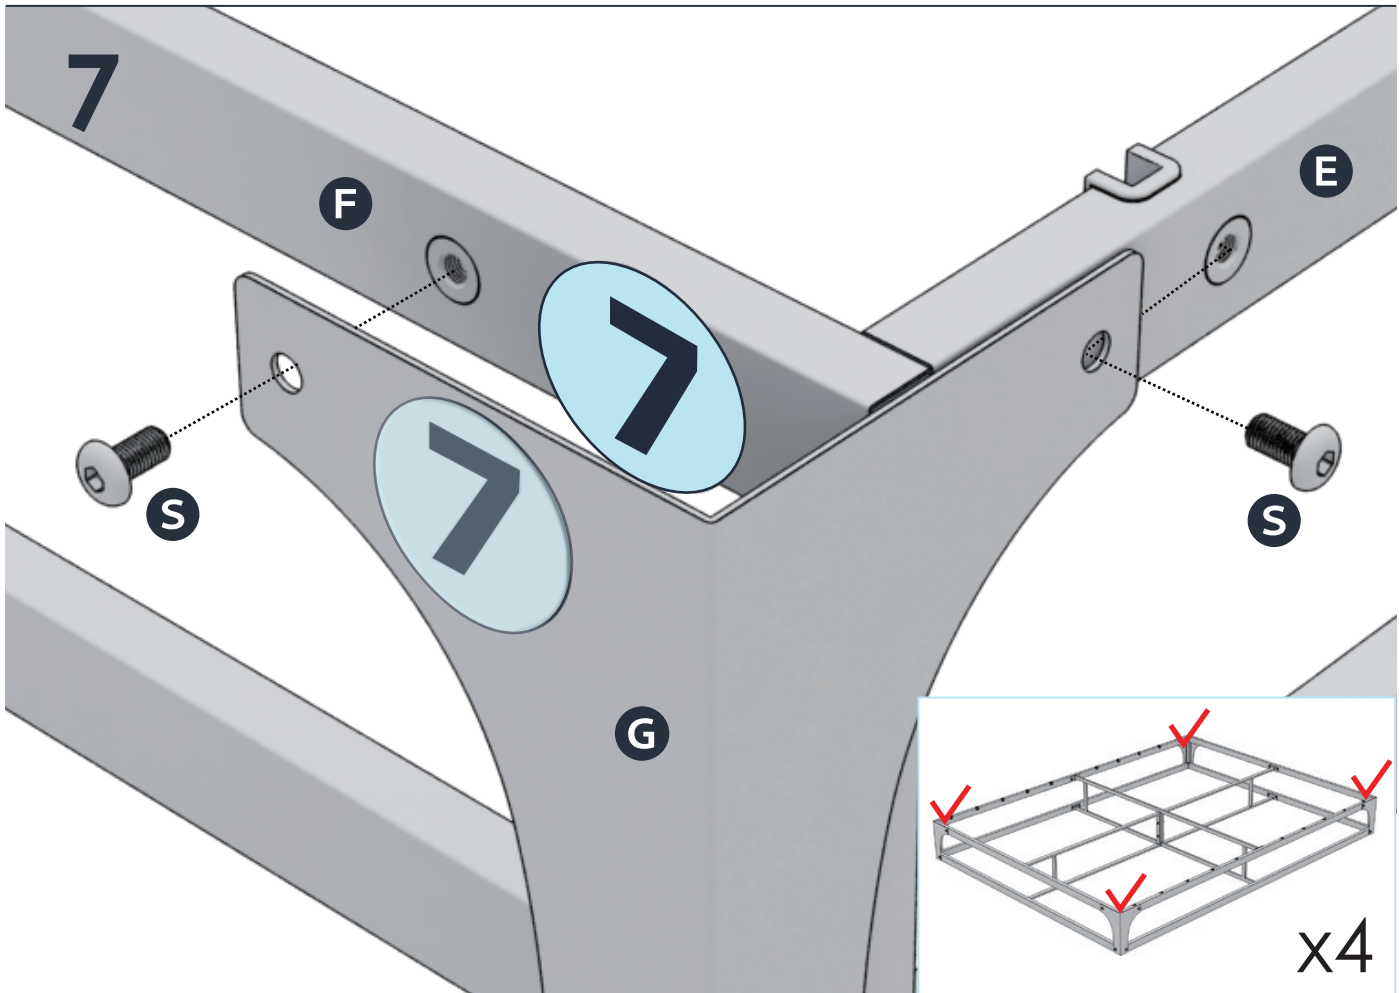

## ace of base: hinged 9"/12"

- Full, Queen, King

**A** x 1pcs

**B** x 1pcs

**C** x 1pcs

**D** x 2pc

**E** x 2pcs

**F** x 2pc

**G** x 4pcs

**H** x 10pcs

(Includes 4 Non-Slip Tape Slats)

**S** x 32pcs

**L** x 2pcs

x 1pc

9

Insert slats with Non-Slip tapes as shown.

10

Remove adhesive protection strip from non-slip tape slats as shown to help keep your mattress in place.

Please make sure to only remove **the top vinyl strip** and not the whole tape!

11