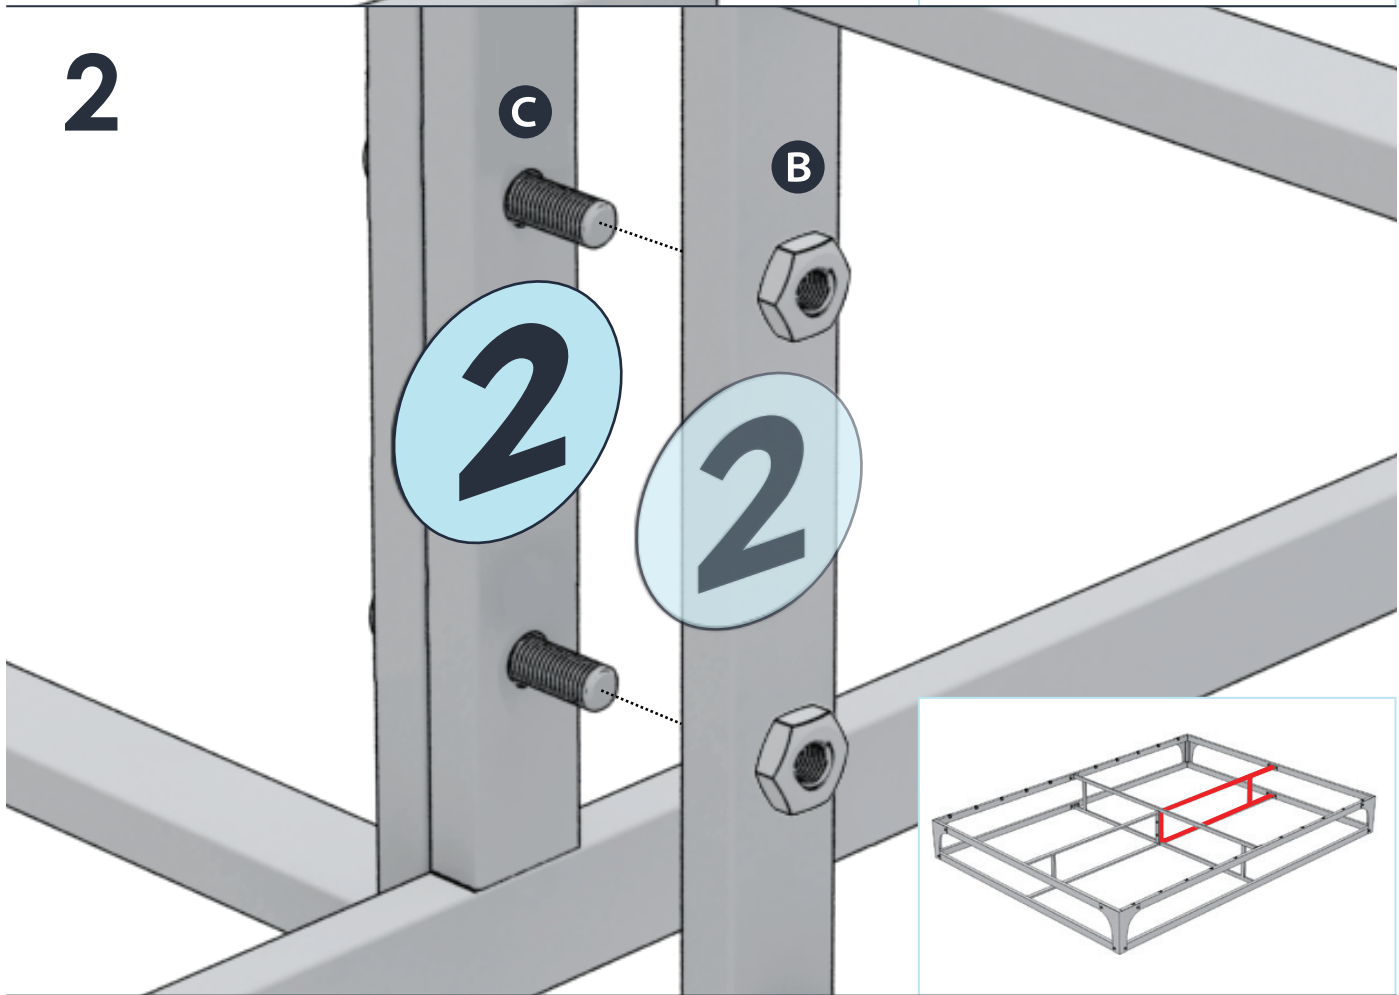

## ace of base: hinged 9"/12"

- Full, Queen, King

**A** x 1pcs

**B** x 1pcs

**C** x 1pcs

**D** x 2pc

**E** x 2pcs

**F** x 2pc

**G** x 4pcs

**H** x 10pcs

(Includes 4 Non-Slip Tape Slats)

**S** x 32pcs

**L** x 2pcs

x 1pc

9

Insert slats with Non-Slip tapes as shown.

10

Remove adhesive protection strip from non-slip tape slats as shown to help keep your mattress in place.

Please make sure to only remove **the top vinyl strip** and not the whole tape!

11