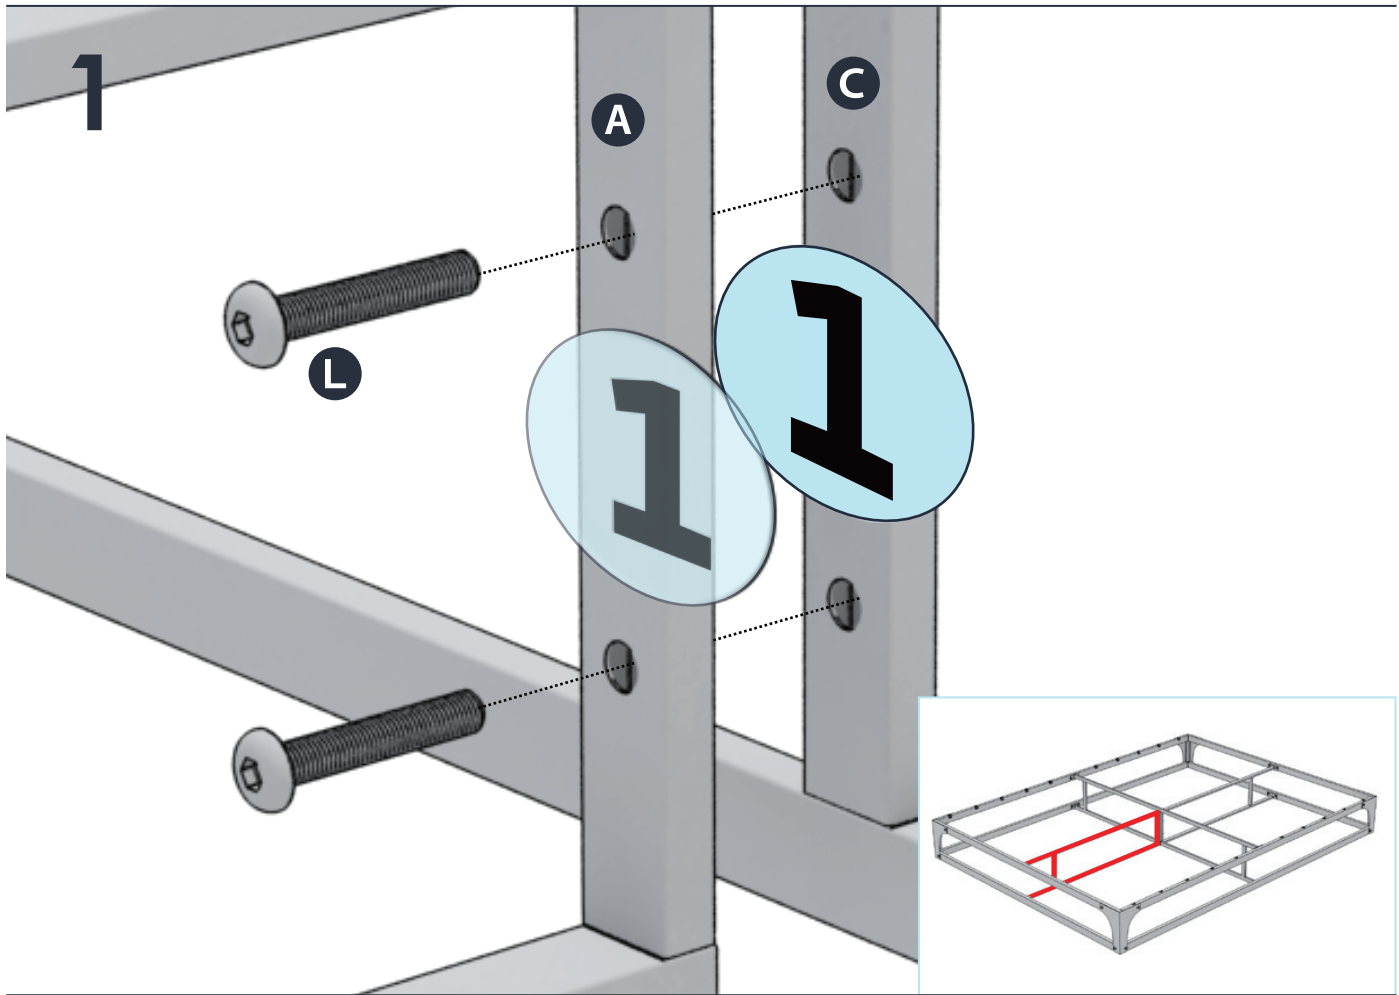

## ace of base: hinged 9"/12"

- Full, Queen, King

**A** x 1pcs

**B** x 1pcs

**C** x 1pcs

**D** x 2pc

**E** x 2pcs

**F** x 2pc

**G** x 4pcs

**H** x 10pcs

(Includes 4 Non-Slip Tape Slats)

**S** x 32pcs

**L** x 2pcs

x 1pc

9

Insert slats with Non-Slip tapes as shown.

10

Remove adhesive protection strip from non-slip tape slats as shown to help keep your mattress in place.

Please make sure to only remove **the top vinyl strip** and not the whole tape!

11