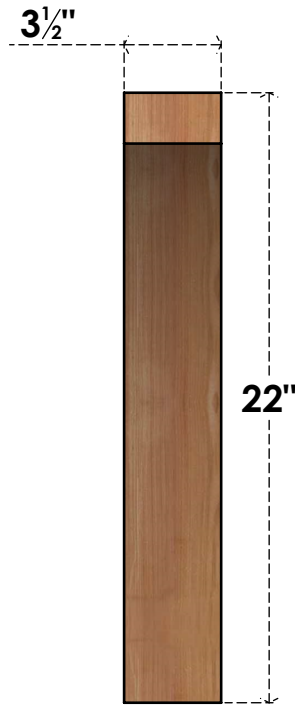

BRC04X22X22THR00SWR

3 1/2"W X 22"D X 22"H THORTON SMOOTH BRACE, WESTERN RED CEDAR

SIDE

FRONT

EKENA MILLWORK
 2300 WEST MAIN ST.
 CLARKSVILLE, TX 75426
 TOLL FREE: 866-607-0453
 WWW.EKENAMILLWORK.COM

NOTES

1. INSTALLATION TO BE COMPLETED IN ACCORDANCE WITH MANUFACTURER'S SPECIFICATIONS.
2. DRAWING MAY NOT BE TO SCALE
3. THIS DRAWING IS INTENDED FOR DESIGN AND PLANNING PURPOSES ONLY.
4. ALL INFORMATION CONTAINED HEREIN WAS CURRENT AT THE TIME OF DEVELOPMENT BUT MUST BE REVIEWED AND APPROVED BY THE PRODUCT MANUFACTURER TO BE CONSIDERED ACCURATE.
5. PRODUCTS ARE NOT KILN DRIED. THIS ITEM IS UNIQUE AND WILL CONTAIN THE NATURAL VARIATIONS THAT THE WOOD SPECIES OFFERS. THIS MAY RESULT IN VARIATIONS UP TO 1/4"