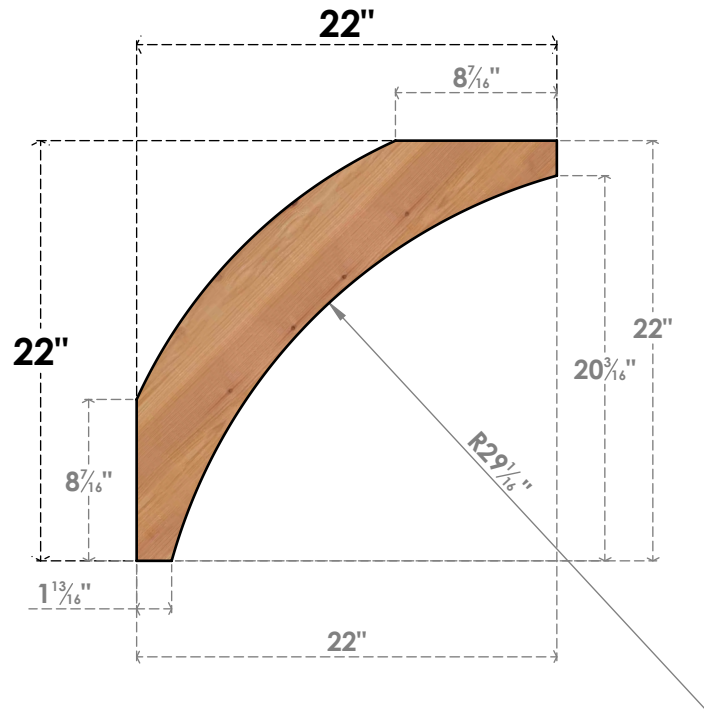

BRC04X22X22THR00SWR

3 1/2"W X 22"D X 22"H THORTON SMOOTH BRACE, WESTERN RED CEDAR

SIDE

FRONT

EKENA MILLWORK
 2300 WEST MAIN ST.
 CLARKSVILLE, TX 75426
 TOLL FREE: 866-607-0453
 WWW.EKENAMILLWORK.COM

NOTES

1. INSTALLATION TO BE COMPLETED IN ACCORDANCE WITH MANUFACTURER'S SPECIFICATIONS.
2. DRAWING MAY NOT BE TO SCALE
3. THIS DRAWING IS INTENDED FOR DESIGN AND PLANNING PURPOSES ONLY.
4. ALL INFORMATION CONTAINED HEREIN WAS CURRENT AT THE TIME OF DEVELOPMENT BUT MUST BE REVIEWED AND APPROVED BY THE PRODUCT MANUFACTURER TO BE CONSIDERED ACCURATE.
5. PRODUCTS ARE NOT KILN DRIED. THIS ITEM IS UNIQUE AND WILL CONTAIN THE NATURAL VARIATIONS THAT THE WOOD SPECIES OFFERS. THIS MAY RESULT IN VARIATIONS UP TO 1/4"